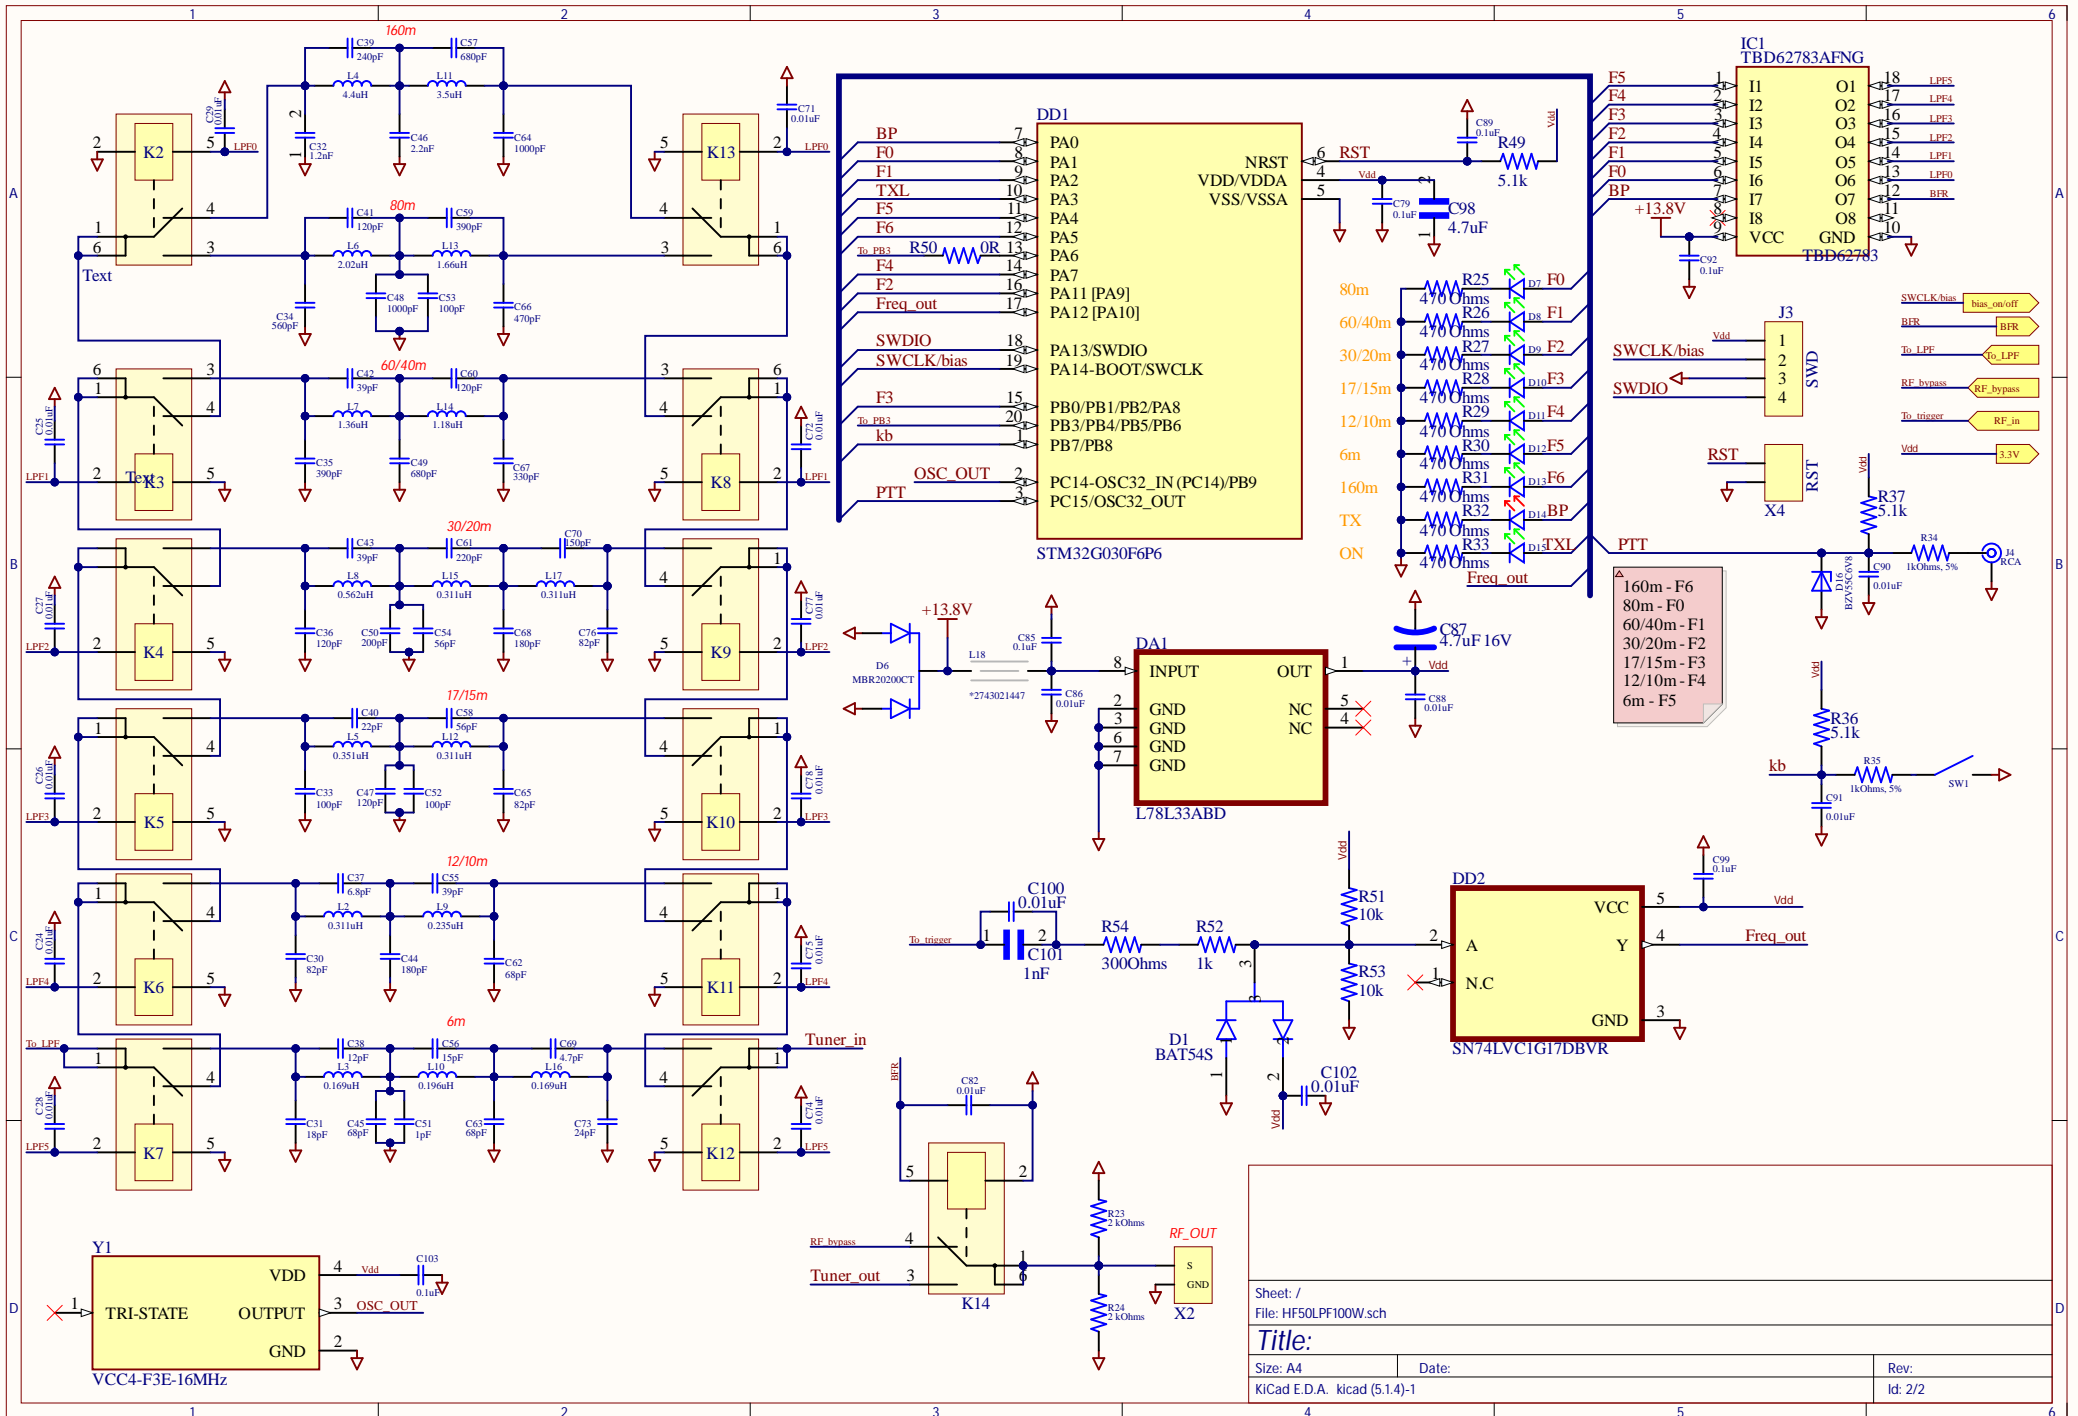

ON ON TX

Band

			60	30	17	12	
160	80	40	20	15	10	6	

www.60dBm.com

NEPTUNE 100W HF/6M
AUTO BAND SWITCHING

Sheet: /		File: HF50LPF100W.sch	
Title:			
Size: A4	Date:	Rev:	
KiCad E.D.A. kicad (5.1.4)-1		Id: 2/2	