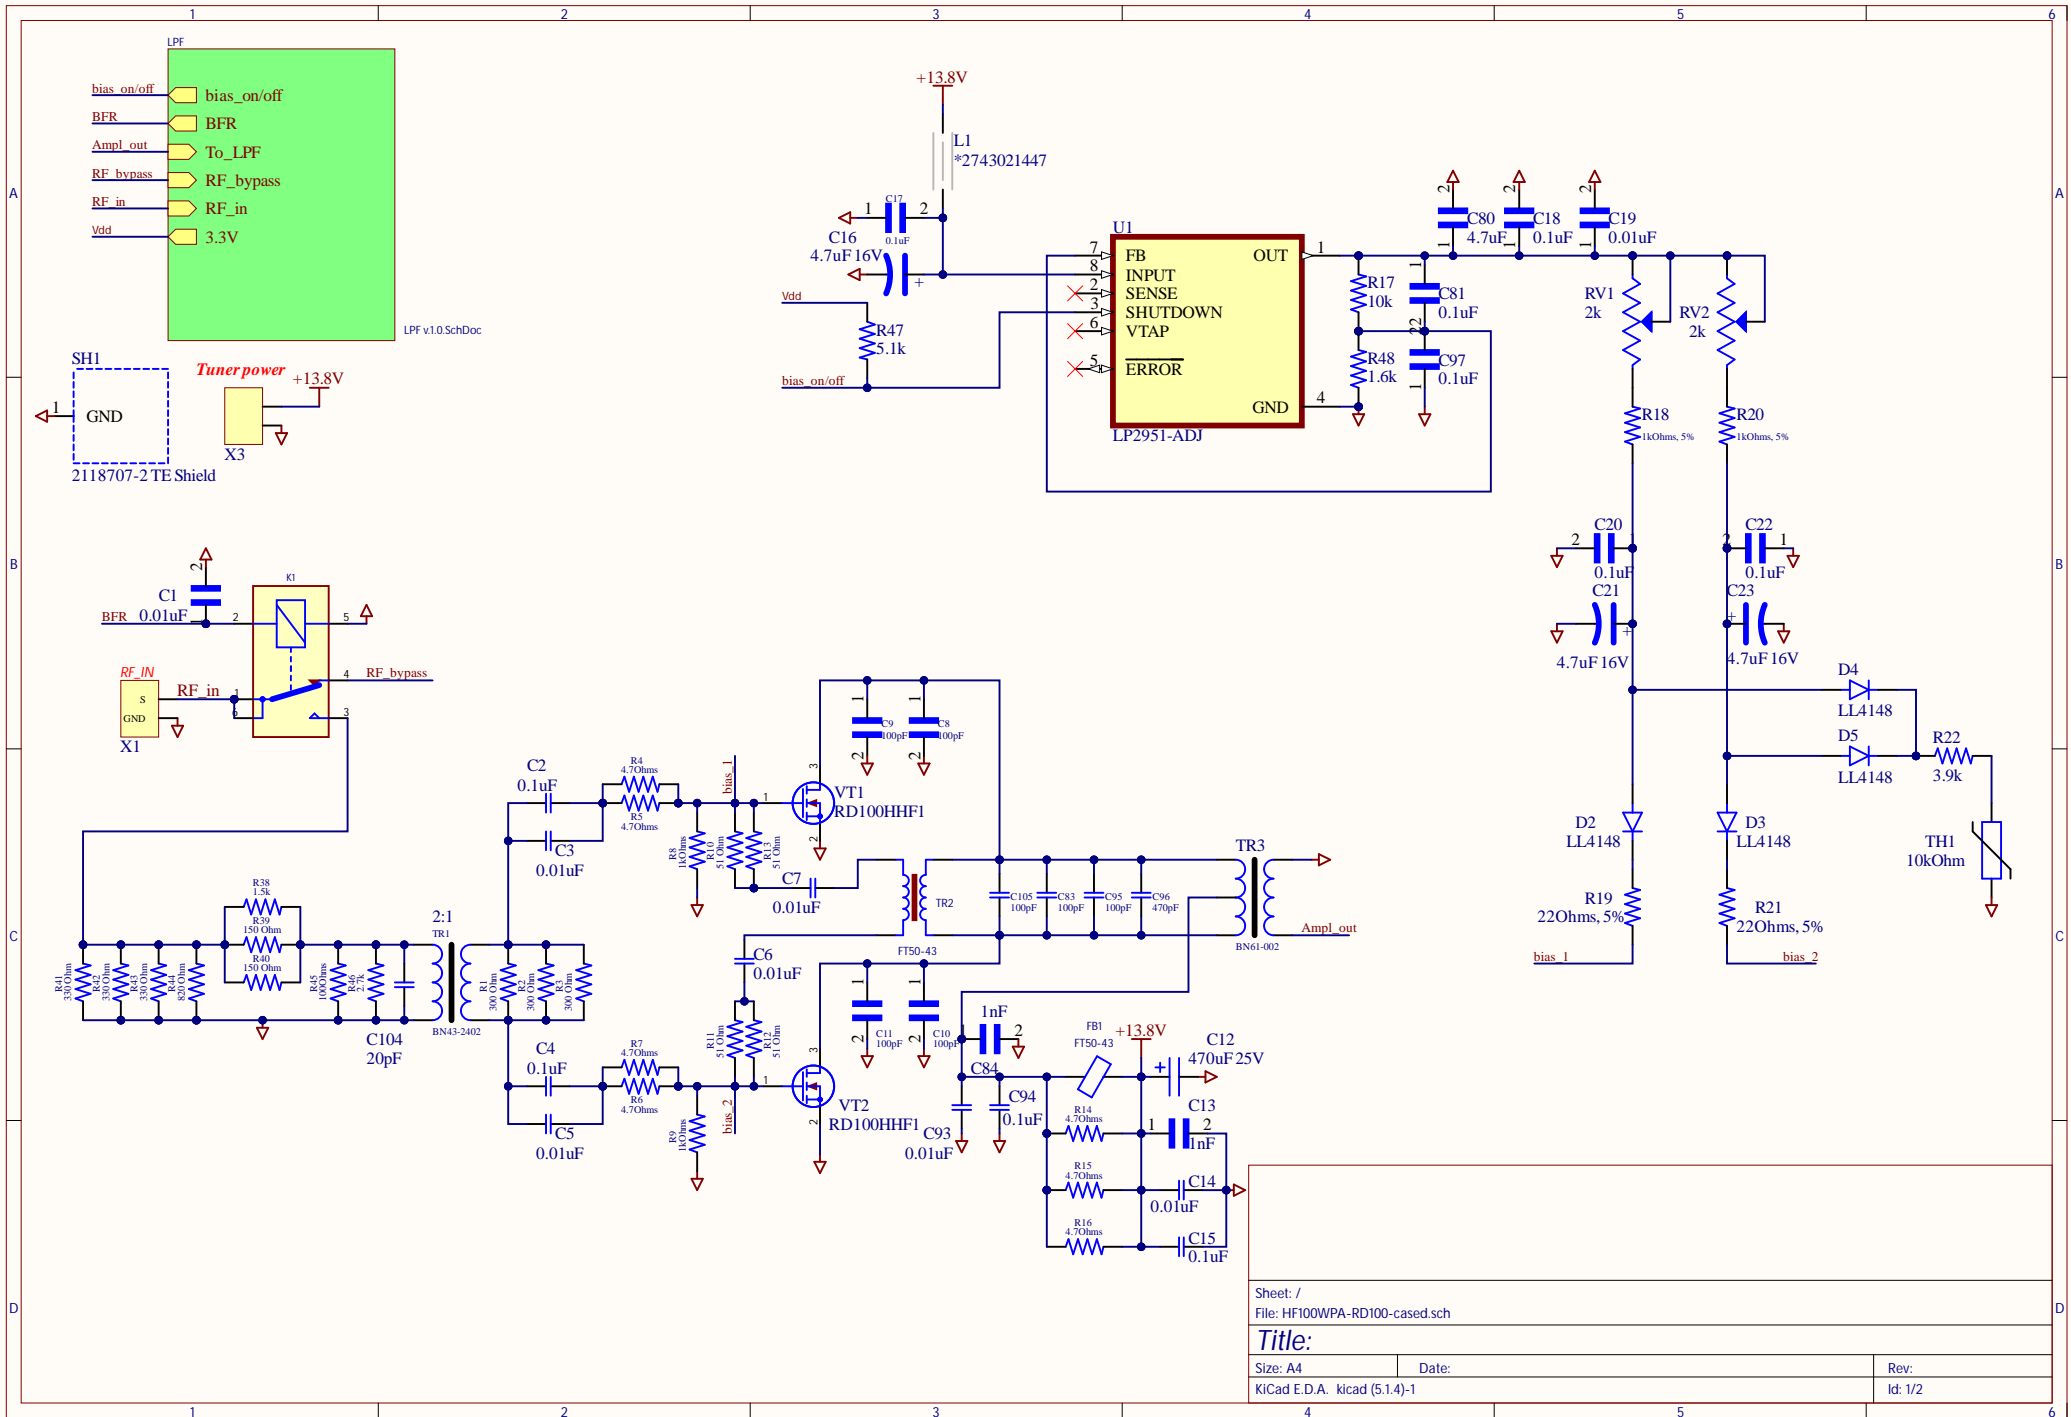

ON ON TX

Band

			60	30	17	12	
160	80	40	20	15	10	6	

www.60dBm.com

NEPTUNE 100W HF/6M
AUTO BAND SWITCHING

Sheet: /		File: HF50LPF100W.sch	
Title:			
Size: A4	Date:	Rev:	
KiCad E.D.A. kicad (5.1.4)-1		Id: 2/2	