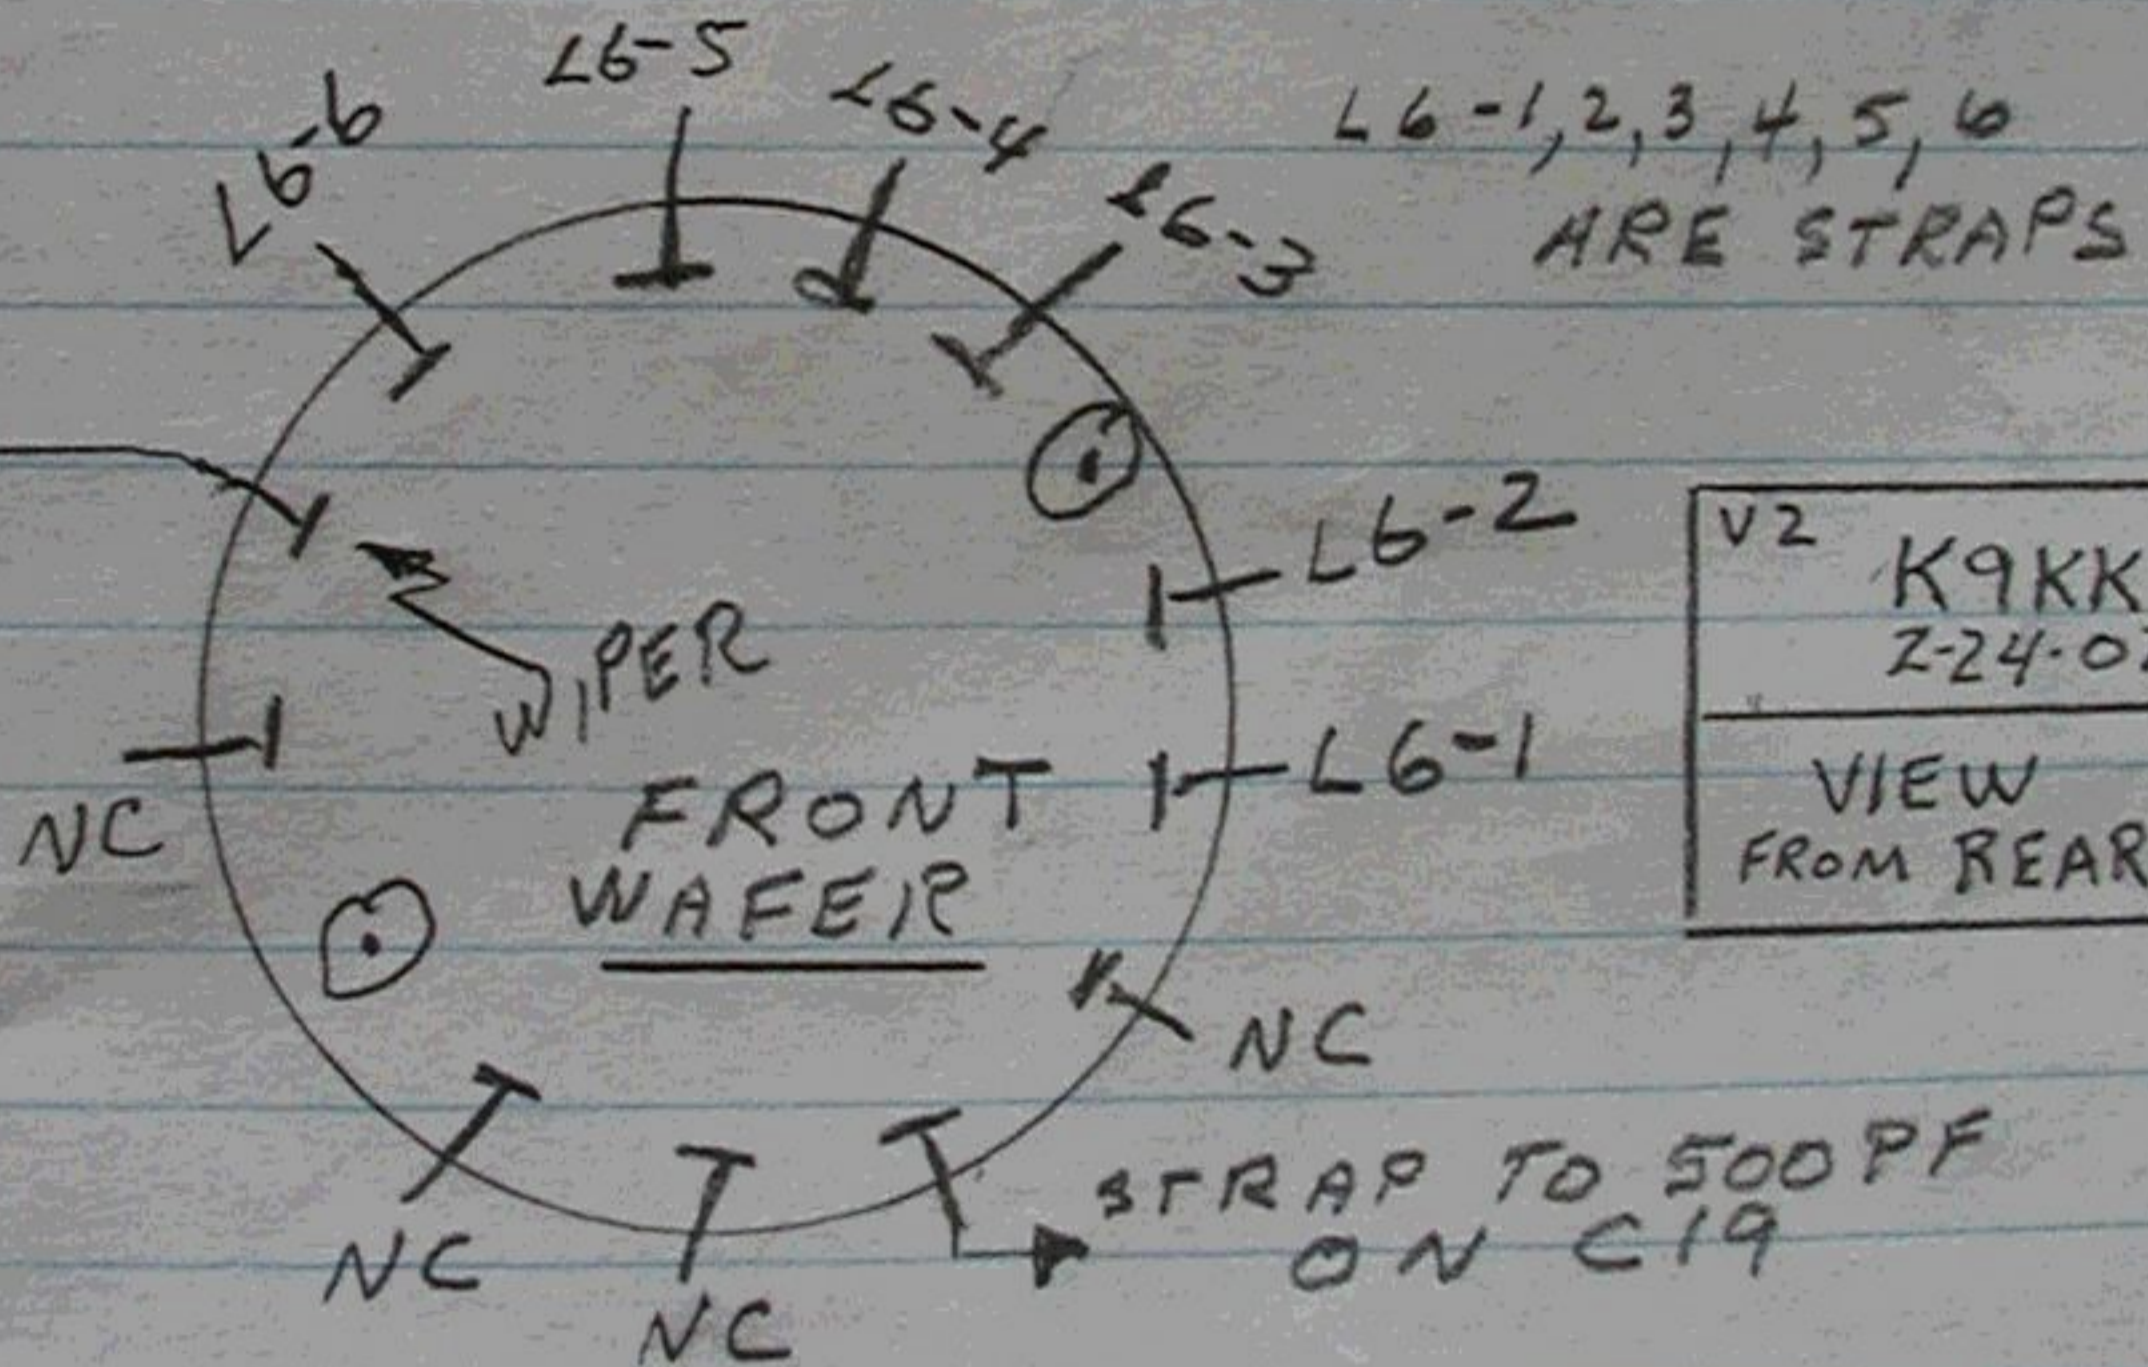

PA70V

V2	K9KK
	Z-24-02
VIEW FROM REAR	

PART # R 86201130003 MULTI-TECH-INDUSTRIES
1-732-431-0550 MULTITECH@SPRYNET.COM
WWW.MULTI-TECH-INDUSTRIES.COM