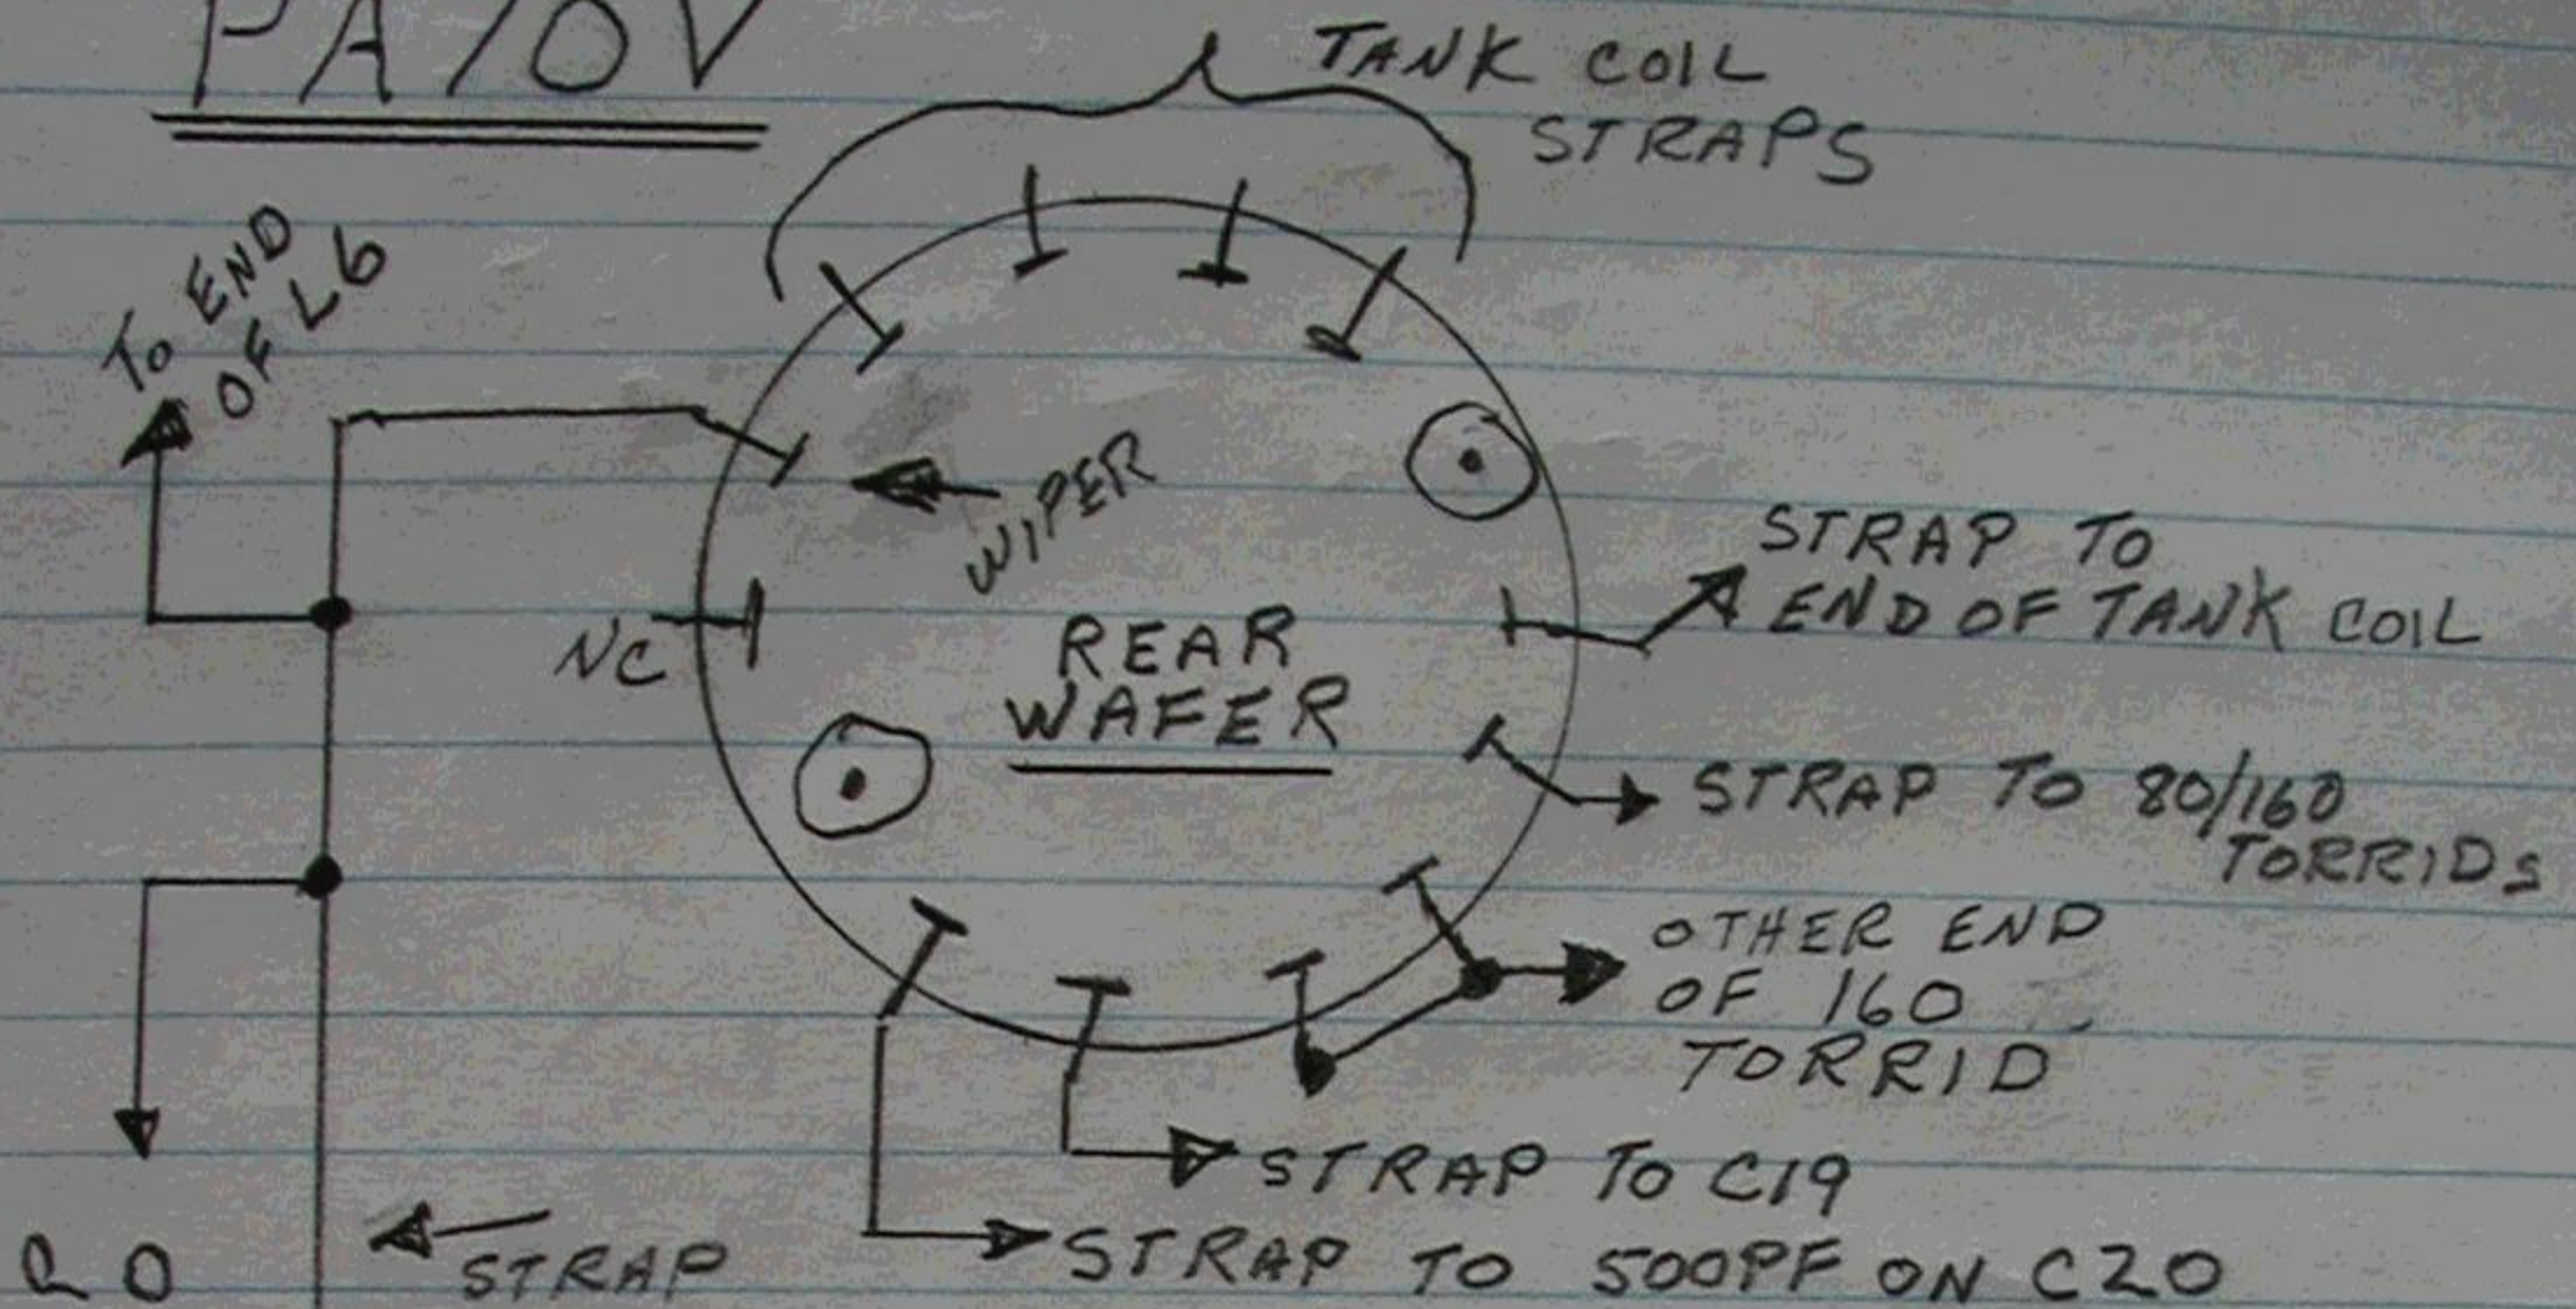

PA70V

V2	K9KK
	Z-24-02
VIEW FROM REAR	

PART # R 86201130003 MULTI-TECH-INDUSTRIES
1-732-431-0550 MULTITECH@SPRYNET.COM
WWW.MULTI-TECH-INDUSTRIES.COM