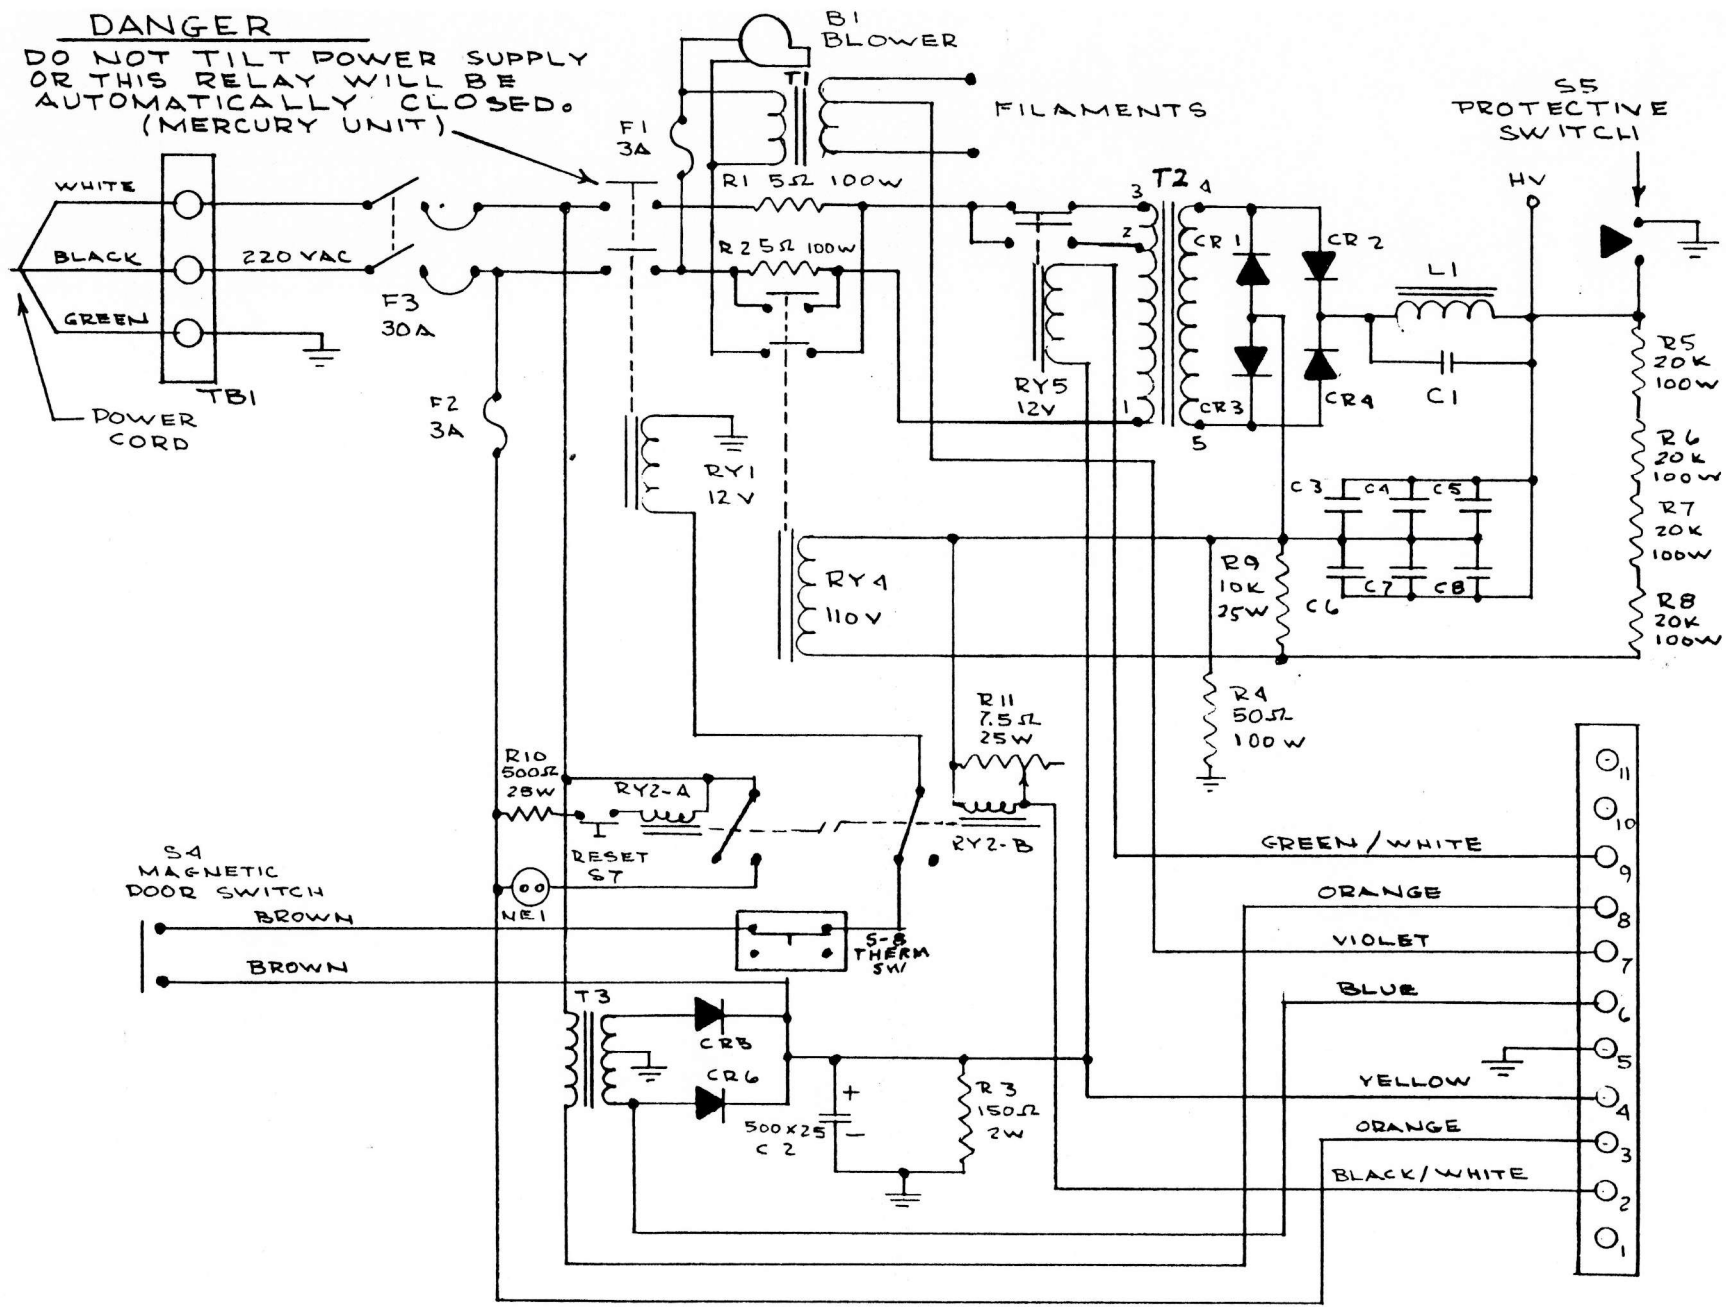

3 K
RF DECK

HENRY ELECTRONICS INC.
LOS ANGELES, CALIFORNIA

DANGER

DO NOT TILT POWER SUPPLY OR THIS RELAY WILL BE AUTOMATICALLY CLOSED. (MERCURY UNIT)

HENRY ELECTRONICS INC.
3K POWER SUPPLY