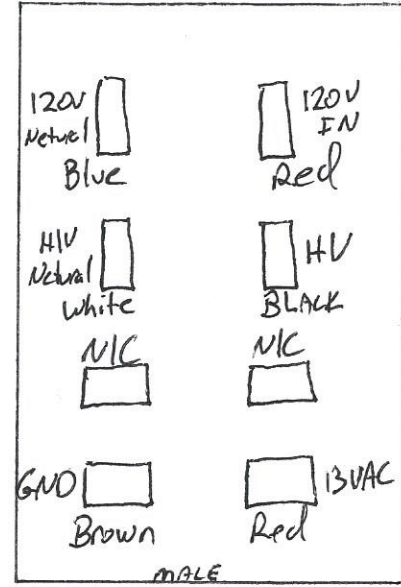

(500 A)

Reading #1 ST
2ND TUBE SWITCHED

1320 GRAND AVE SAN MATEO CA
92069 (714)744-0740

MODEL 300A BI-LINEAR AMPLIFIER 9-75
MODIFICATION TO REMOVE HV RELAY
SWITCHING - (LATER VERSION)

NOTE: SOME POWER SUPPLIES USED FULL WAVE BRIDGE RECT.

Palomar 300A Power Supply

Amp Plug
(Back of Amp)
TOP

Supply Plug

Terminal Strip in
Supply Box
-TOP-