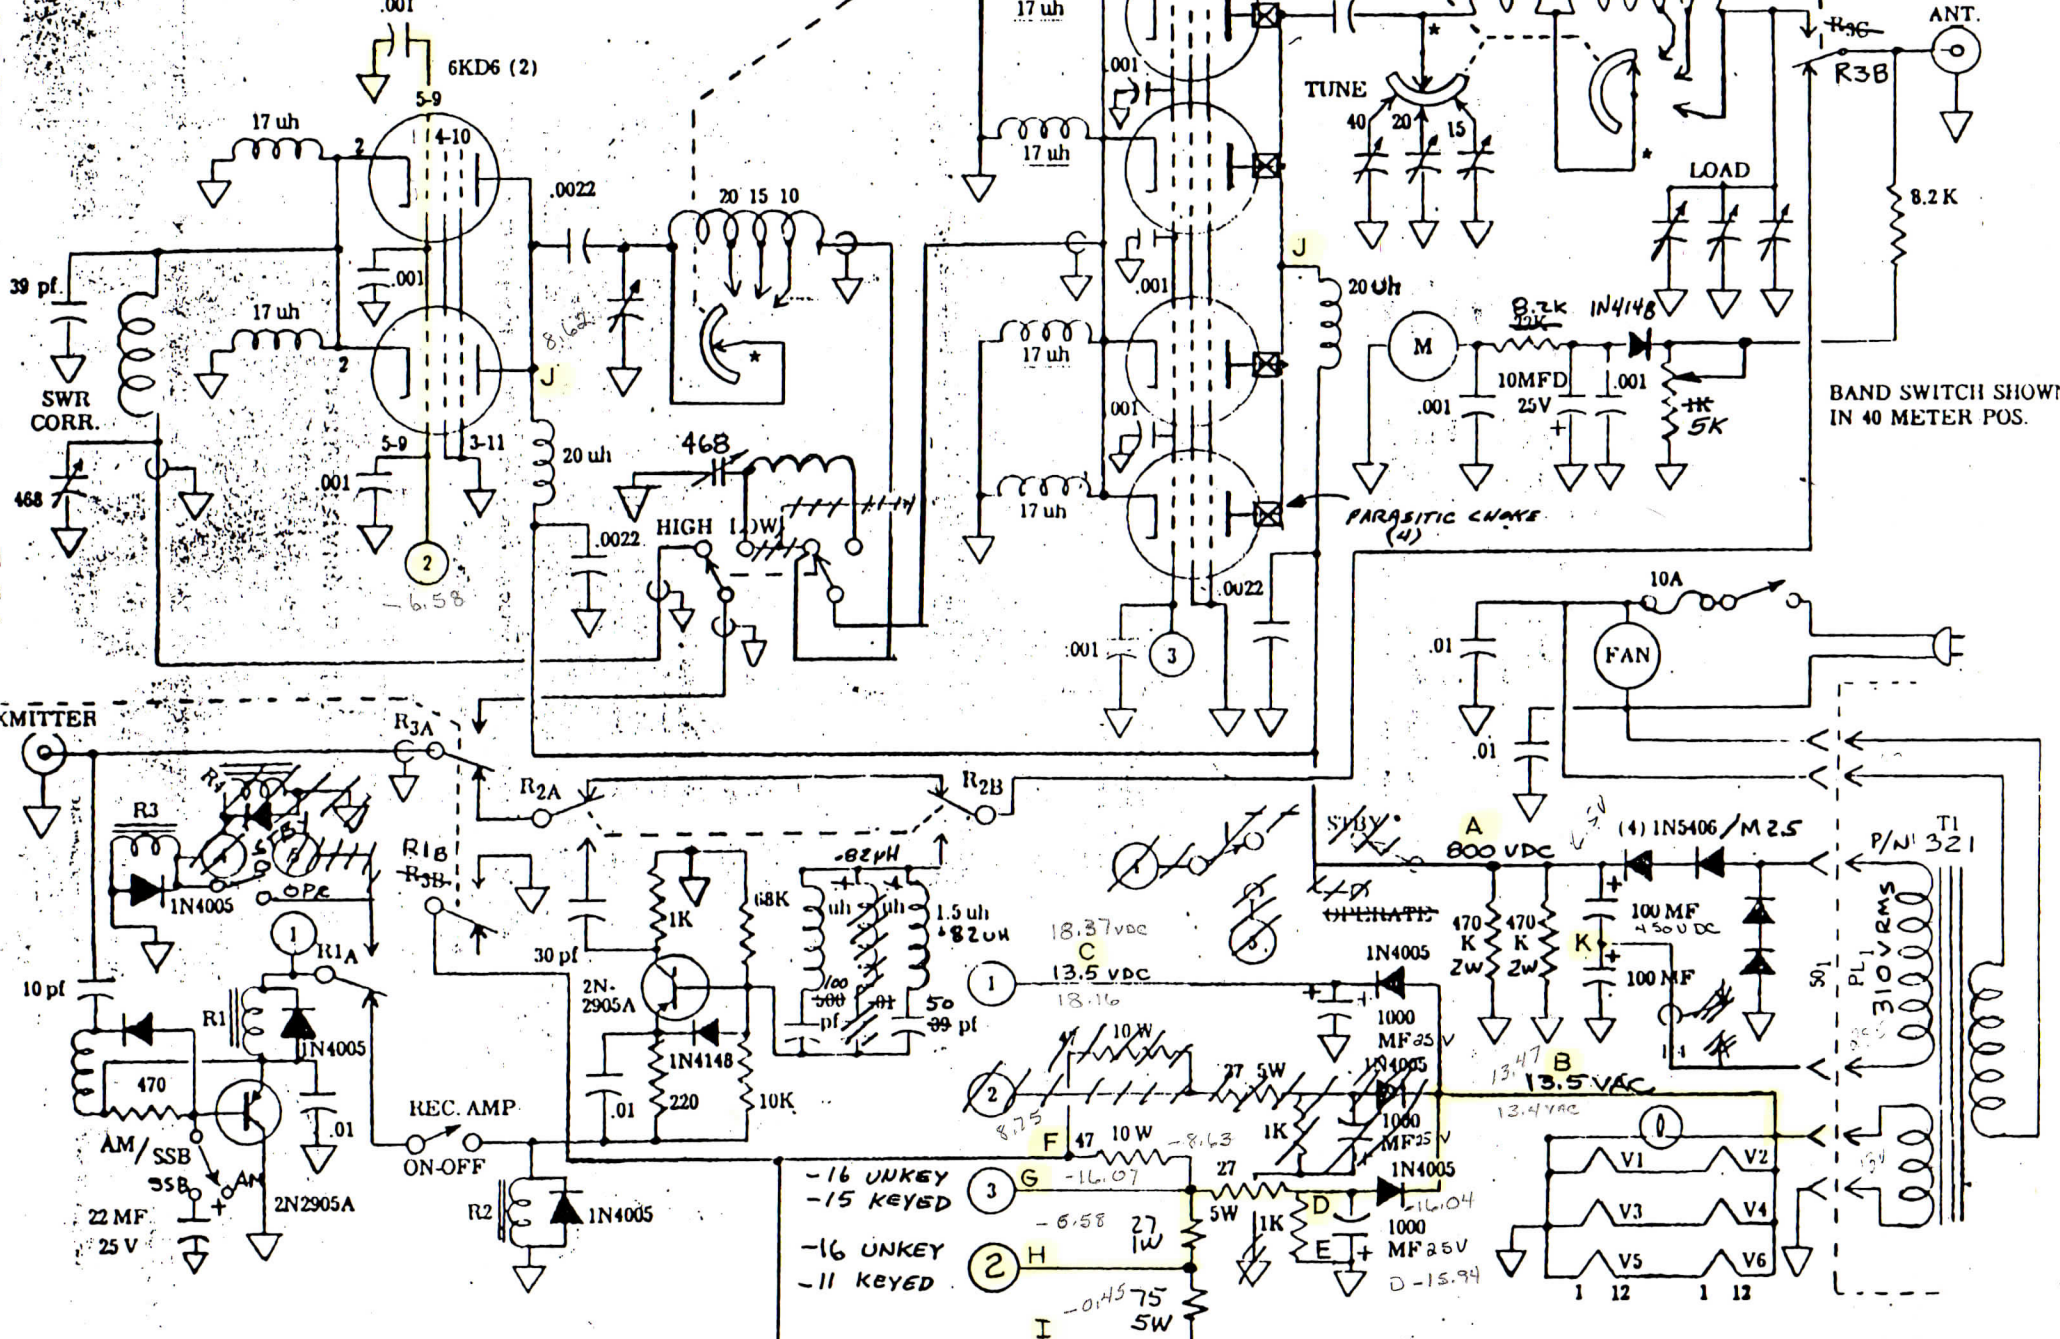

(500 A)

Reading #1 ST
2ND TUBE SWITCHED

1320 GRAND AVE SAN MATEO CA
92069 (714)744-0740

MODEL 300A BI-LINEAR AMPLIFIER 9-75
MODIFICATION TO REMOVE HV RELAY
SWITCHING - (LATER VERSION)

NOTE: SOME POWER SUPPLIES USED FULL WAVE BRIDGE RECT.

Palomar 300A Power Supply

Amp Plug
(Back of Amp)
TOP

Supply Plug

Terminal Strip in
Supply Box
-TOP-