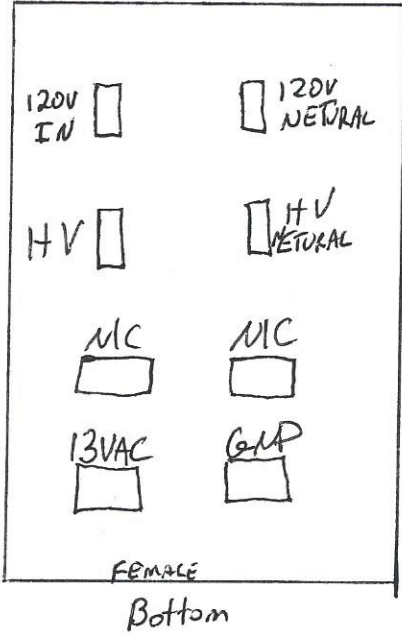

(500 A)

Reading #1 ST
2ND TUBE SWITCHED

1320 GRAND AVE SAN MATEO CA
92069 (714)744-0740

MODEL 300A BI-LINEAR AMPLIFIER 9-75
MODIFICATION TO REMOVE HV RELAY
SWITCHING - (LATER VERSION)

NOTE: SOME POWER SUPPLIES USED FULL WAVE BRIDGE RECT.

Palomar 300A Power Supply

Amp Plug
(Back of Amp)
TOP

Supply Plug

Terminal Strip in
Supply Box
-TOP-