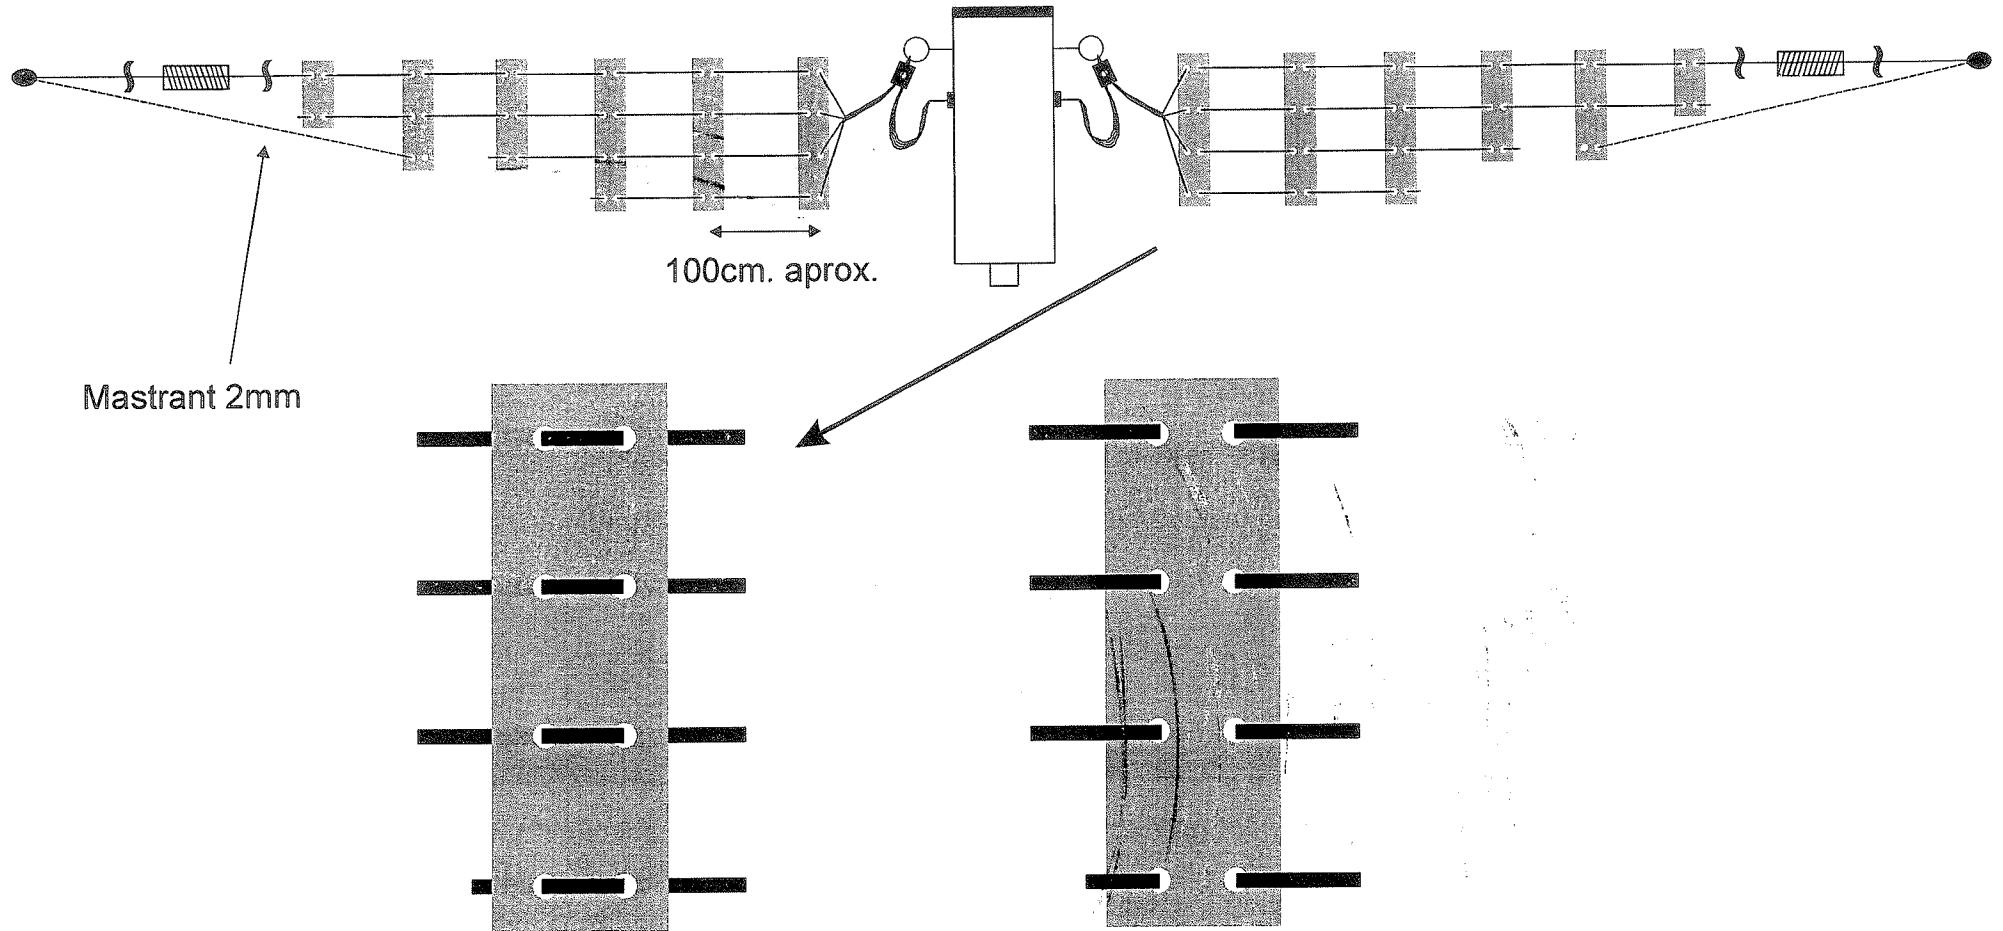

## 5 BANDS DIPOLE

Bands: 10, 15, 20, 40, 80m (28, 21, 14, 7, 3,5~3,8 MHz.)  
Max. Power: 1,5kW

Length:  
Total length: 27,00 m.  
Minimum height: 7 m.

# EAntenna EA1015204080DXS

Follow appropriate separators for separation of the wires are not touching each other.  
The setting of this antenna is by shortening (do not cut to have it adjusted) wire to the insulator / separator.  
The measure of each wire is tuned so that the adjustment time would be minimal.