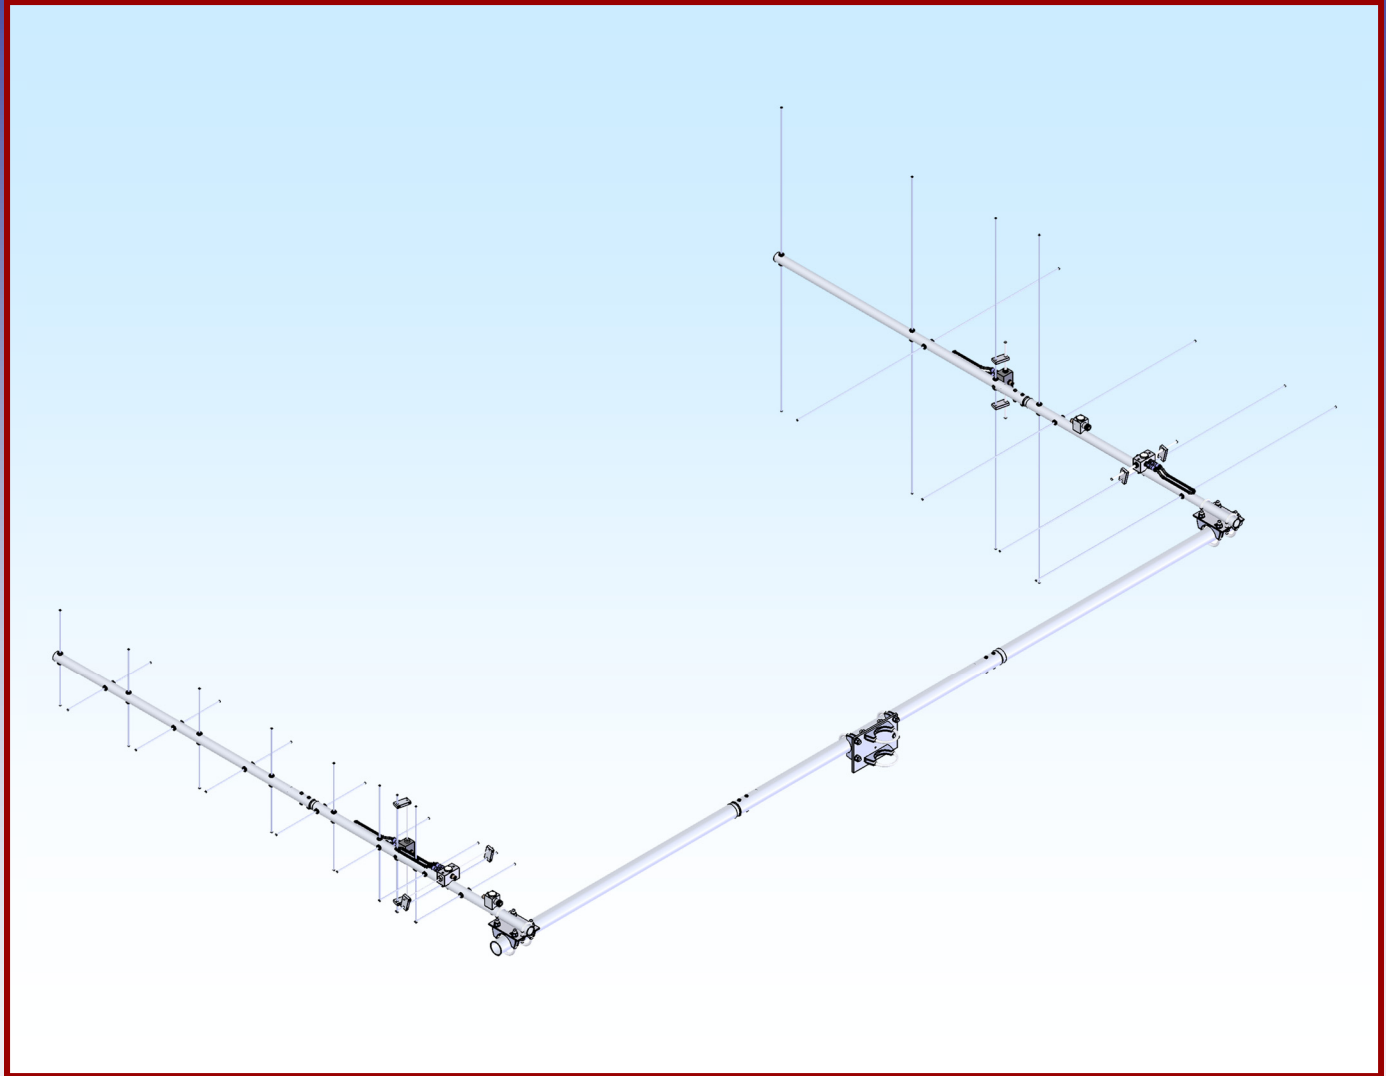

## Model No: FGCBLEOPACK

### PARTS & HARDWARE

DESCRIPTION .....	QTY
ALUMINUM TUBE, 1.5" X .065 X 36" .....	1
ALUMINUM TUBE, 1.5" X .065 X 36" SOE .....	2
BOOM TO MAST PLATE, 4" X 3/16" X 6" (M2APT0022) .....	1
<b>HARDWARE:</b>	
U-BOLT AND CRADLE, 2" .....	2
U-BOLT AND CRADLE, 1-1/2" .....	2
LOCKWASHER, 5/16,SS .....	8
LOCKNUT, 5/16-18,SS.....	8
SCREW, 8-32 X 1-3/4",SS.....	4
LOCKNUT, 8-32,SS.....	4