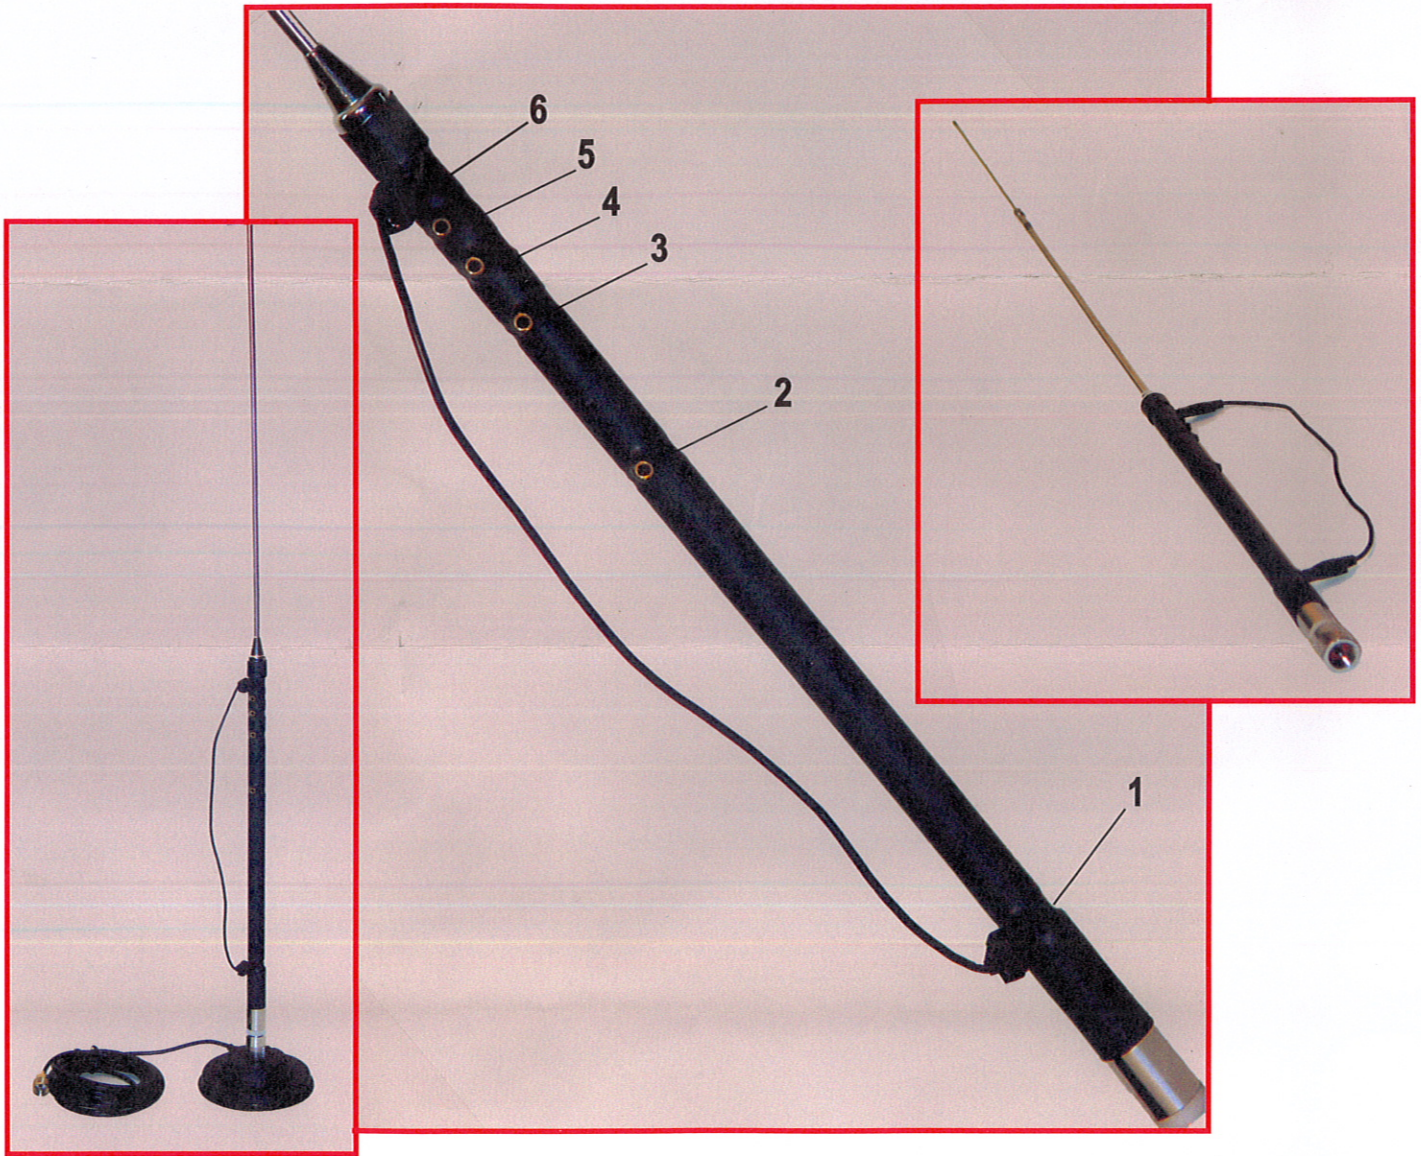

FALCON

radio & accessories supply, s.l.

ORIGINAL ANTENNA

Antena HF móvil 10-80 mts. modelo OUTBACK-1899 HF mobile antenna 10-80 mts. model OUTBACK-1899

-Potencia
-Conector

Power: 120 W
Connector: PL

Altura de ajuste a centro banda

Conexiones / Connections	-Centro de banda / Center band	R.O.E. / S.W.R.	Center band height adjustment
80 mts. Sin conectar / NC	3.56 Mhz	1.0	175.00 cm.
40 mts. N°1 conectado al / to N°2	7.05 Mhz	1.3	175.00 cm.
20 mts. N°1 conectado al / to N°3	14.20 Mhz	1.0	175.00 cm.
15 mts. N°1 conectado al / to N°4	21.10 Mhz	1.0	175.00 cm.
10 mts. N°1 conectado al / to N°5	29.00 Mhz	1.3	175.00 cm.
2 mts. N°1 conectado al / to N°6	145.00 Mhz	1.0	175.00 cm.
70 cm. N°1 conectado al / to N°6	435.00 Mhz	1.3	175.00 cm.

With Nr.1 connected to Nr.6 will also make 5/8 wave on 2 mtr. with 114.3 cm height adjustment and airband 118 / 136 Mhz with 175 cm. height adjustment.