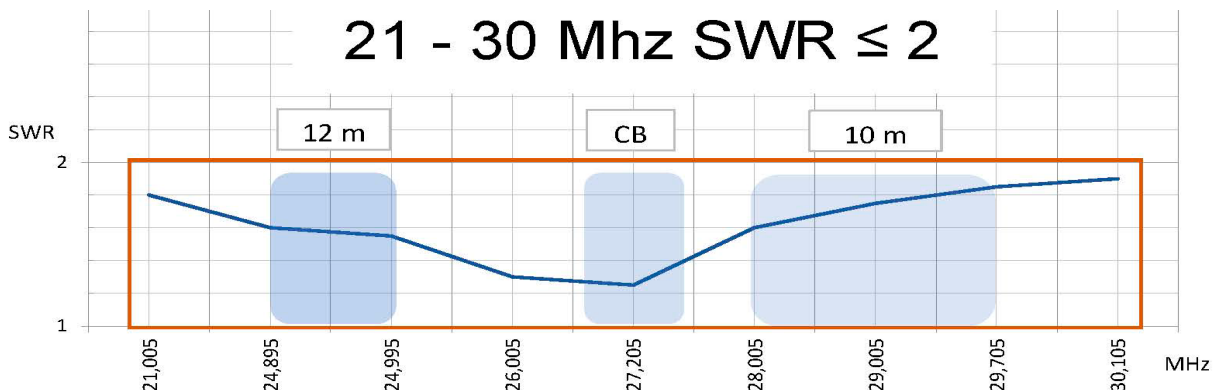

Any under warranty expedition must be done to our factory in Barcelona - Spain, the only authorized to decide about the warranty application (an original proof of purchase sales receipt must be included).