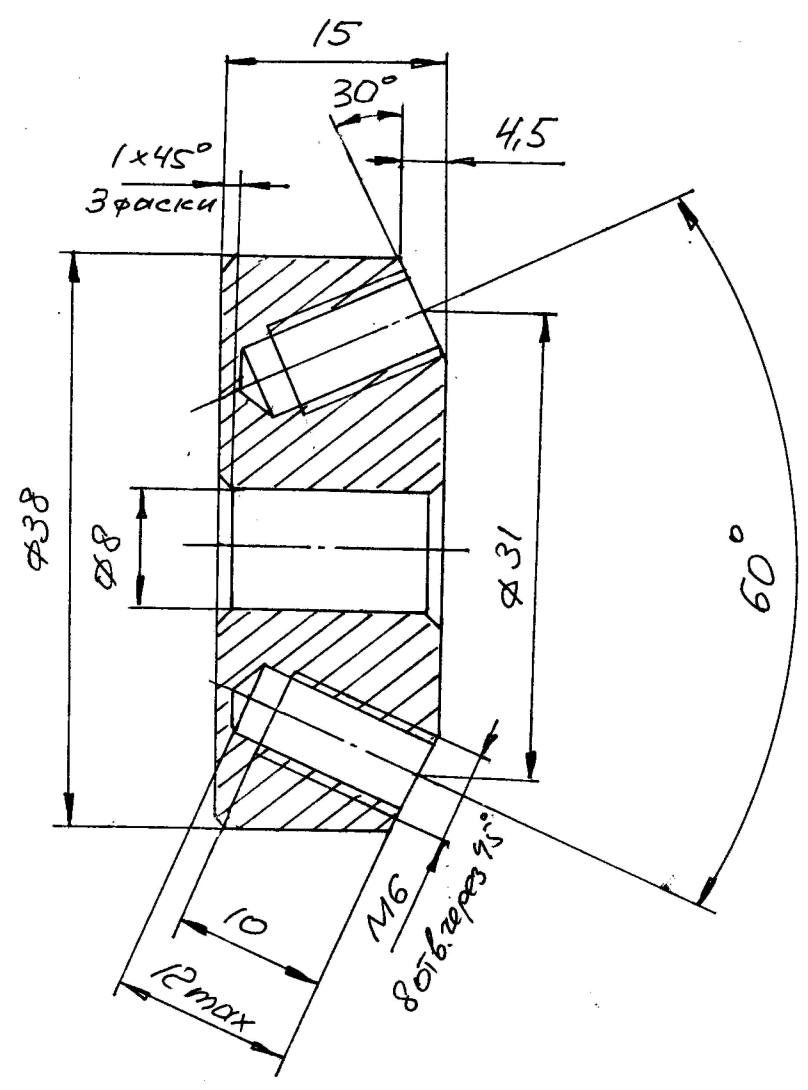

Rz 10

M2:1 1 шт.
Диск АМГБ
1. Острые края притупить.