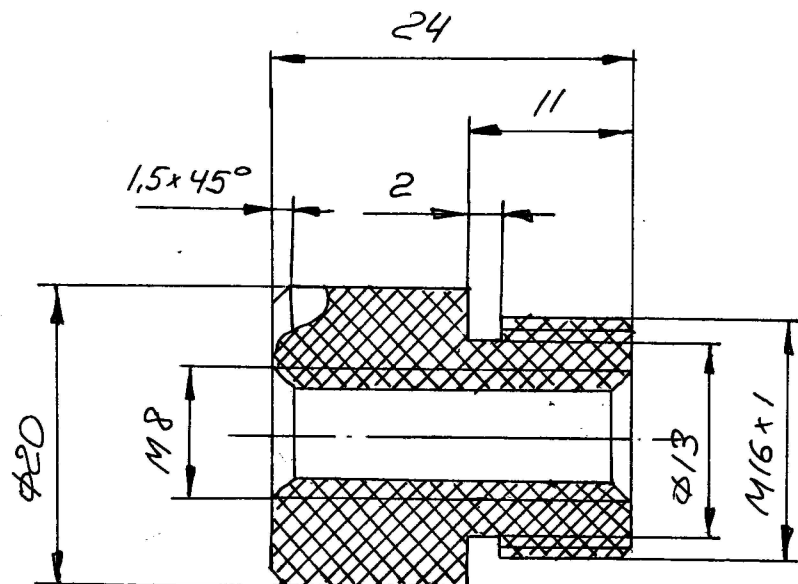

Rz 10 ✓

M2:1

Изолятор 1 шт.

Винилласт
светостабилизированный
чёрного цвета

1. Острые края протупить
2. Фаска 1,5x45° не нужна