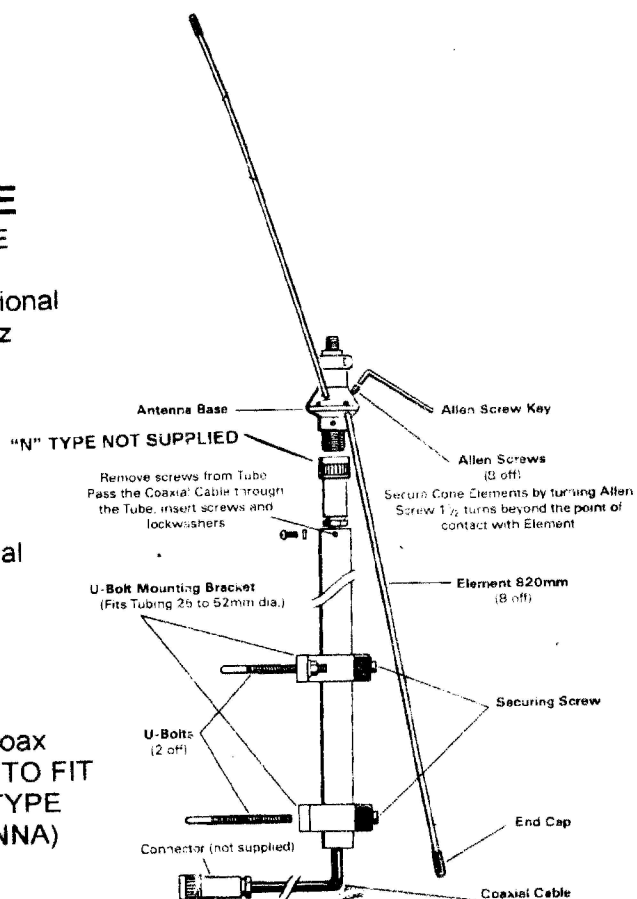

## DOUBLE DISCONE OMNIDIRECTIONAL BASE ANTENNA

A superior wide band omnidirectional antenna covering 25 – 1300 MHz

### SPECIFICATIONS

Frequency Coverage-  
Receive: 25 – 1300 MHz

Type: Wide Band Omnidirectional  
Discone Antenna

1. Slide the mounting tube and brackets over your mast and tighten the "V" bolts
2. Fit an "N" type plug to your coax (CAUTION, ANY ATTEMPT TO FIT PLUGS OTHER THAN "N" TYPE WILL DAMAGE THE ANTENNA)

M2:1

Корпус Латунь 1шт.

1. Острые края притупить
2. НД
3. Проточка А можно не делать (не нужна)