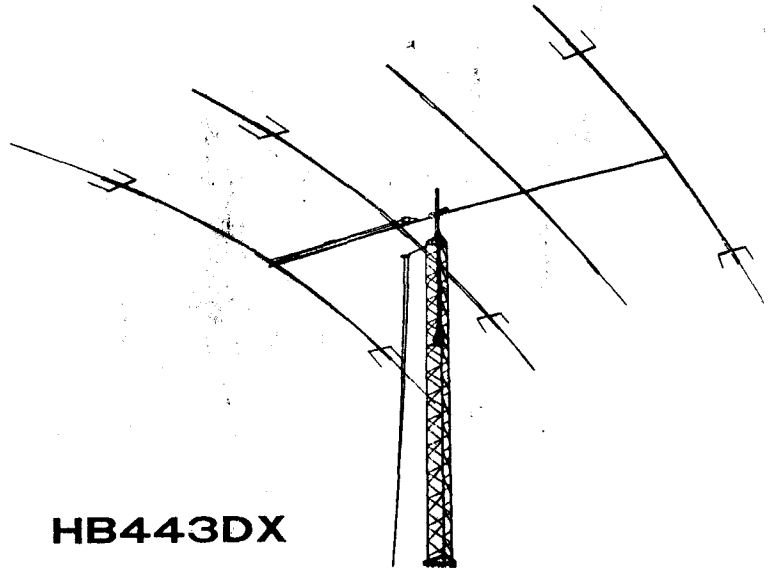

TET ANTENNA SYSTEMS

TET. 4 BAND BEAM
10 40 MHz

HB443DX

TET ANTENNA SYSTEMS
TANIGUCHI ENGINEERING TRADERS
2589-1, SHIMONAGAYA CHO. KOHNAN-KU, YOKOHAMA 233
TELEX: 03822507 TETANT J CABLE ADDRESS: TATANT

Fig.1