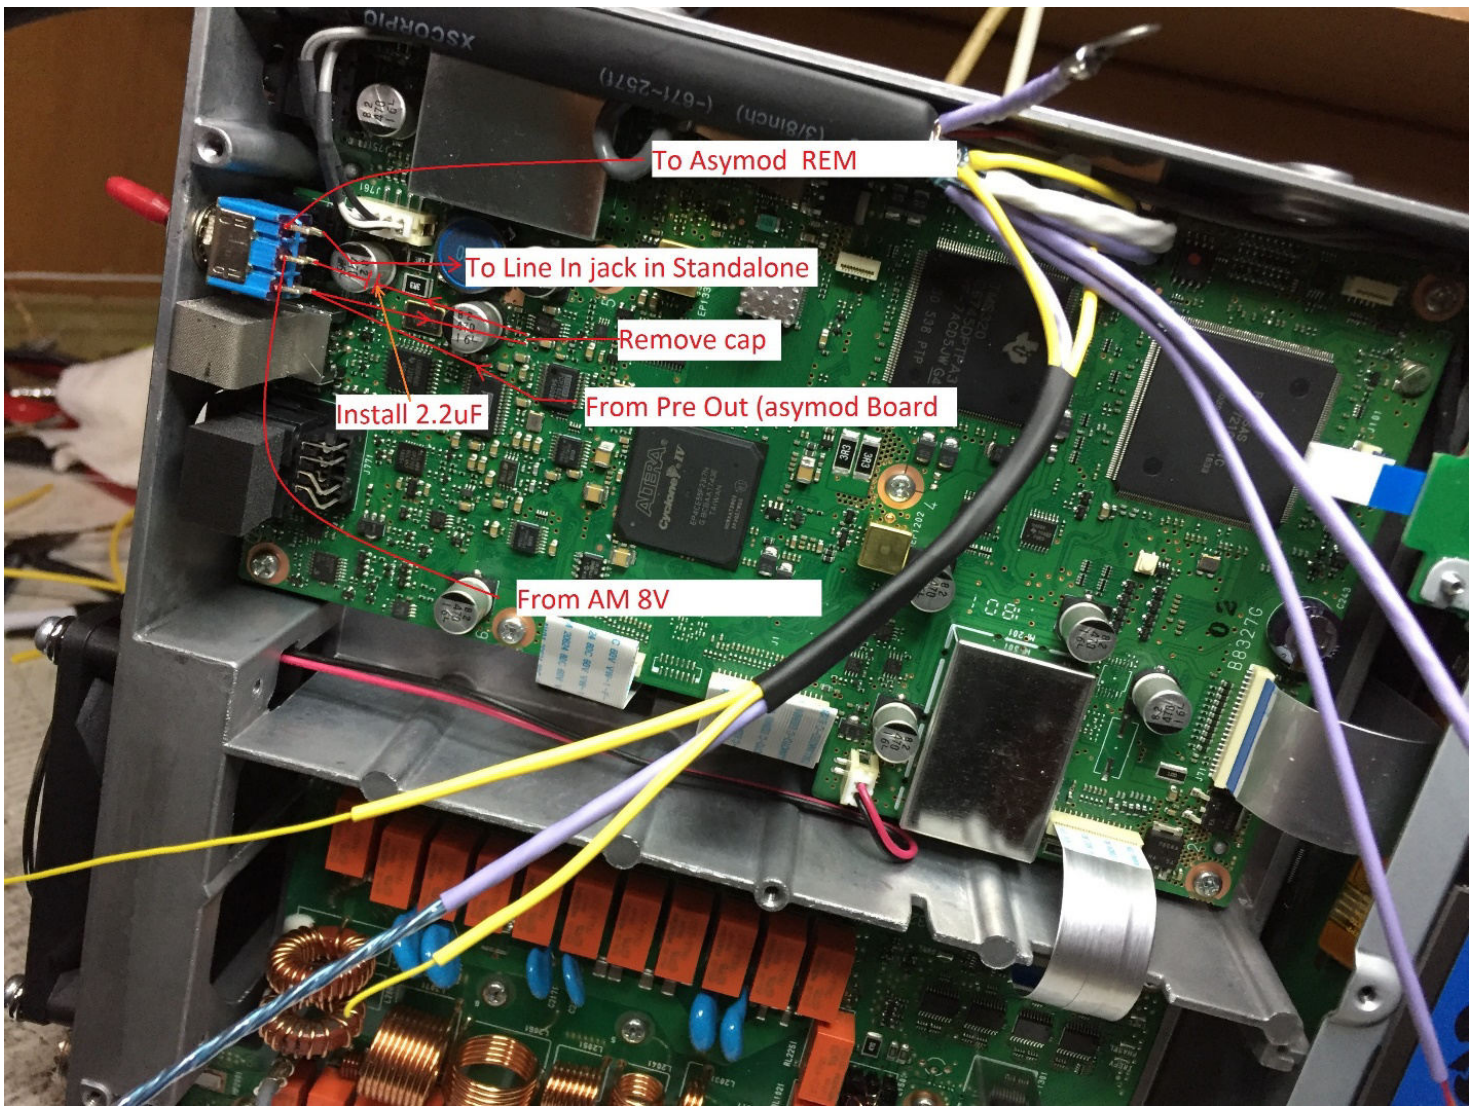

7300 ASYMOD INTERNAL INSTALLATION INSTRUCTIONS

This cable goes here

10k

3k

R15 = 3.5k or a 3k + 680 ohm in series

Customer support: asymod@asymod.am

Asymod products are available at www.asymod.am

"Asymod" is a registered trademark and may not be reproduced or used by any means or in any form whatsoever.