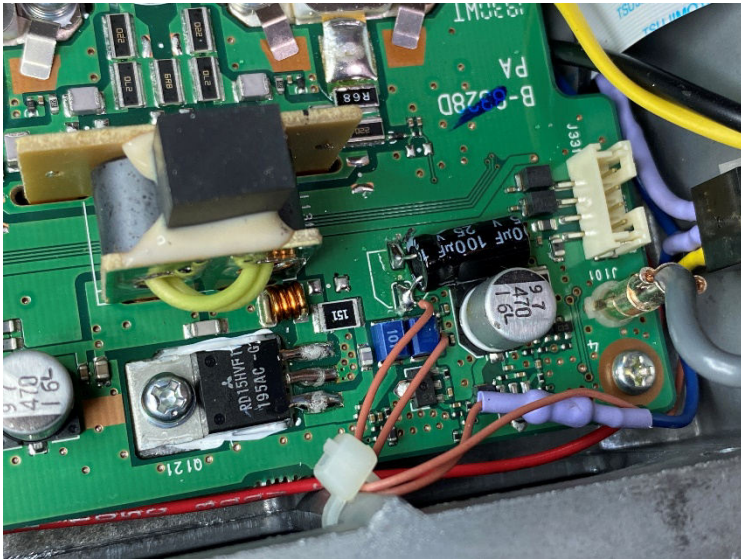

7300 ASYMOD INTERNAL INSTALLATION INSTRUCTIONS

This cable goes here

10k

3k

R15 = 3.5k or a 3k + 680 ohm in series

Customer support: asymod@asymod.am

Asymod products are available at www.asymod.am

"Asymod" is a registered trademark and may not be reproduced or used by any means or in any form whatsoever.