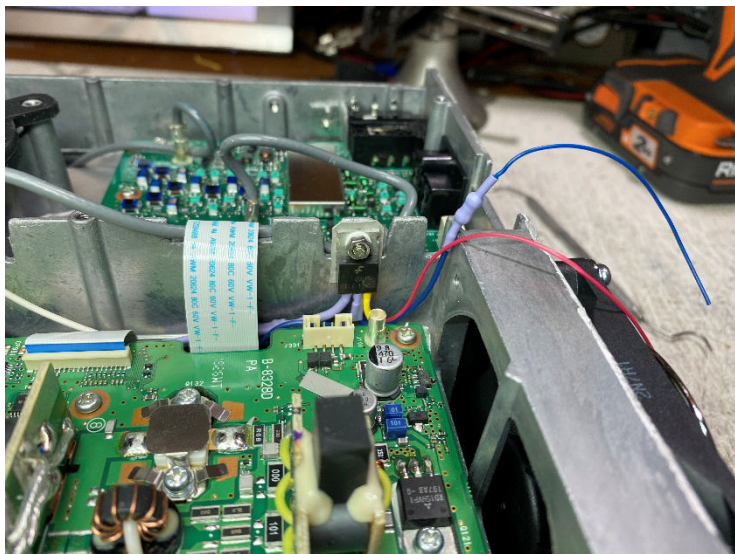

7300 ASYMOD INTERNAL INSTALLATION INSTRUCTIONS

This cable goes here

10k

3k

R15 = 3.5k or a 3k + 680 ohm in series

Customer support: asymod@asymod.am

Asymod products are available at www.asymod.am

"Asymod" is a registered trademark and may not be reproduced or used by any means or in any form whatsoever.