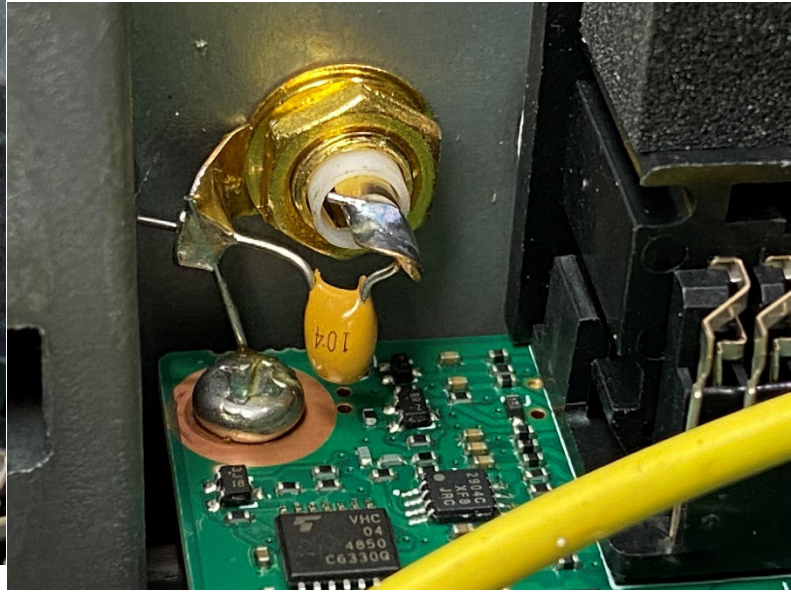

7300 ASYMOD INTERNAL INSTALLATION INSTRUCTIONS

This cable goes here

10k

3k

R15 = 3.5k or a 3k + 680 ohm in series

Customer support: asymod@asymod.am

Asymod products are available at www.asymod.am

"Asymod" is a registered trademark and may not be reproduced or used by any means or in any form whatsoever.