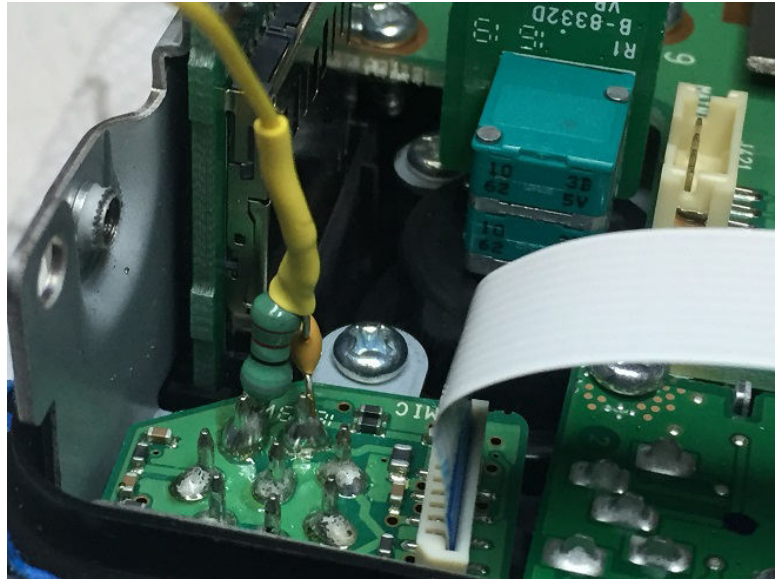

7300 ASYMOD INTERNAL INSTALLATION INSTRUCTIONS

This cable goes here

10k

3k

R15 = 3.5k or a 3k + 680 ohm in series

Customer support: asymod@asymod.am

Asymod products are available at www.asymod.am

"Asymod" is a registered trademark and may not be reproduced or used by any means or in any form whatsoever.