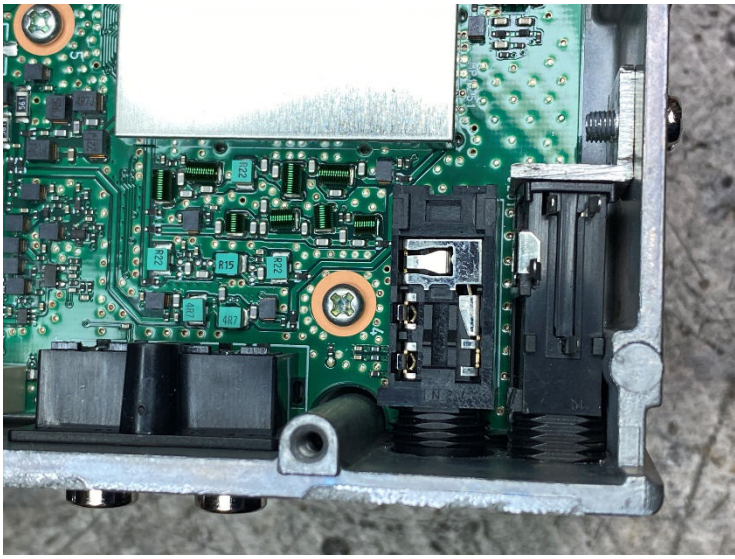

7300 ASYMOD INTERNAL INSTALLATION INSTRUCTIONS

This cable goes here

10k

3k

R15 = 3.5k or a 3k + 680 ohm in series

Customer support: asymod@asymod.am

Asymod products are available at www.asymod.am

"Asymod" is a registered trademark and may not be reproduced or used by any means or in any form whatsoever.