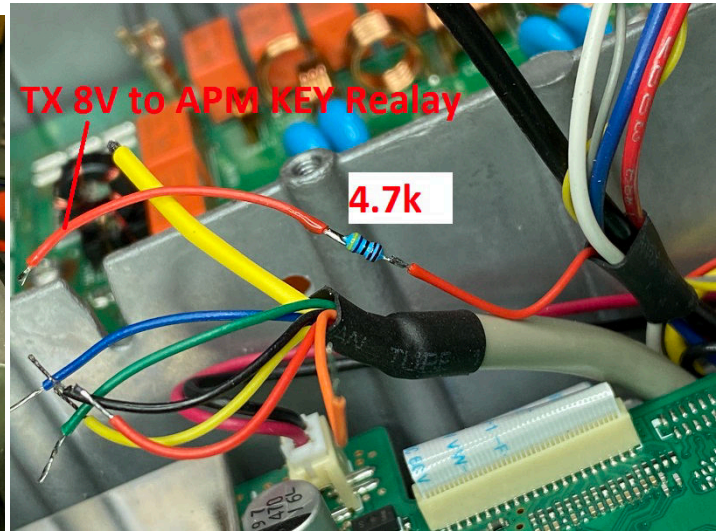

7300 ASYMOD INTERNAL INSTALLATION INSTRUCTIONS

This cable goes here

10k

3k

R15 = 3.5k or a 3k + 680 ohm in series

Customer support: asymod@asymod.am

Asymod products are available at www.asymod.am

"Asymod" is a registered trademark and may not be reproduced or used by any means or in any form whatsoever.