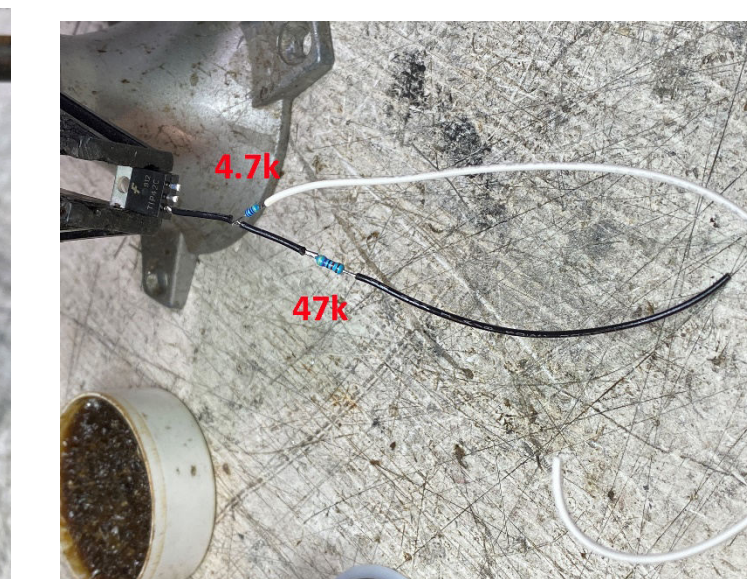

7300 ASYMOD INTERNAL INSTALLATION INSTRUCTIONS

This cable goes here

10k

3k

R15 = 3.5k or a 3k + 680 ohm in series

Customer support: asymod@asymod.am

Asymod products are available at www.asymod.am

"Asymod" is a registered trademark and may not be reproduced or used by any means or in any form whatsoever.