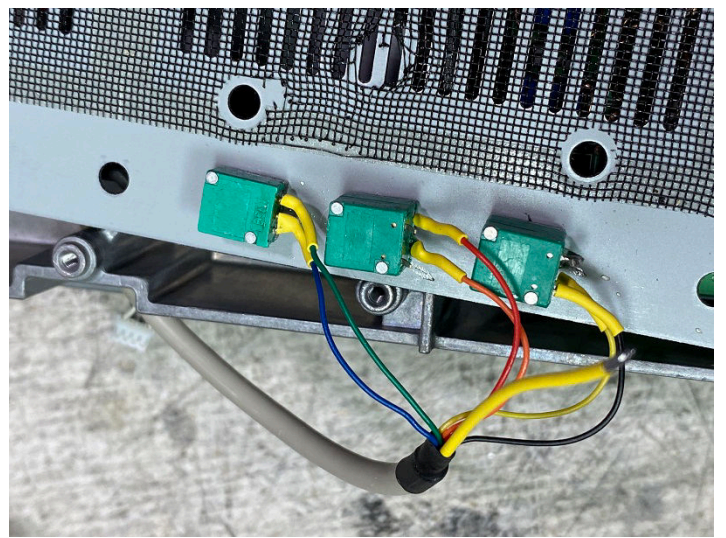

7300 ASYMOD INTERNAL INSTALLATION INSTRUCTIONS

This cable goes here

10k

3k

R15 = 3.5k or a 3k + 680 ohm in series

Customer support: asymod@asymod.am

Asymod products are available at www.asymod.am

"Asymod" is a registered trademark and may not be reproduced or used by any means or in any form whatsoever.