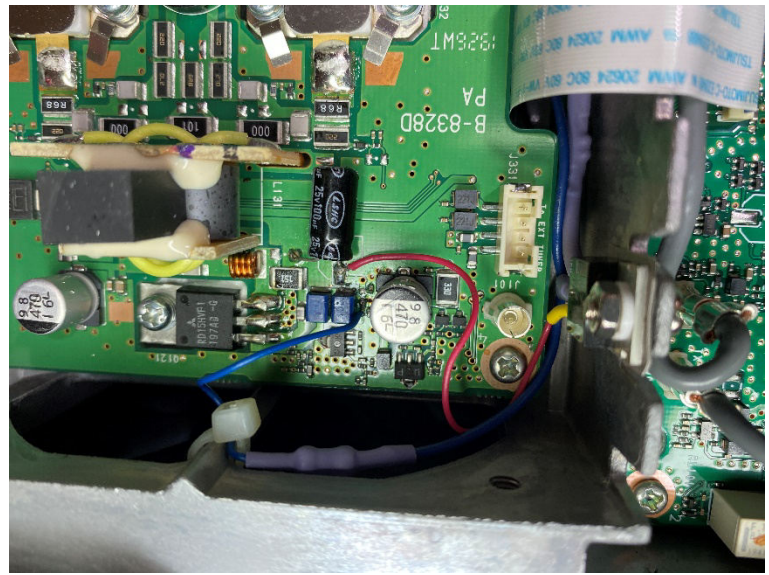

7300 ASYMOD INTERNAL INSTALLATION INSTRUCTIONS

This cable goes here

10k

3k

R15 = 3.5k or a 3k + 680 ohm in series

Customer support: asymod@asymod.am

Asymod products are available at www.asymod.am

"Asymod" is a registered trademark and may not be reproduced or used by any means or in any form whatsoever.