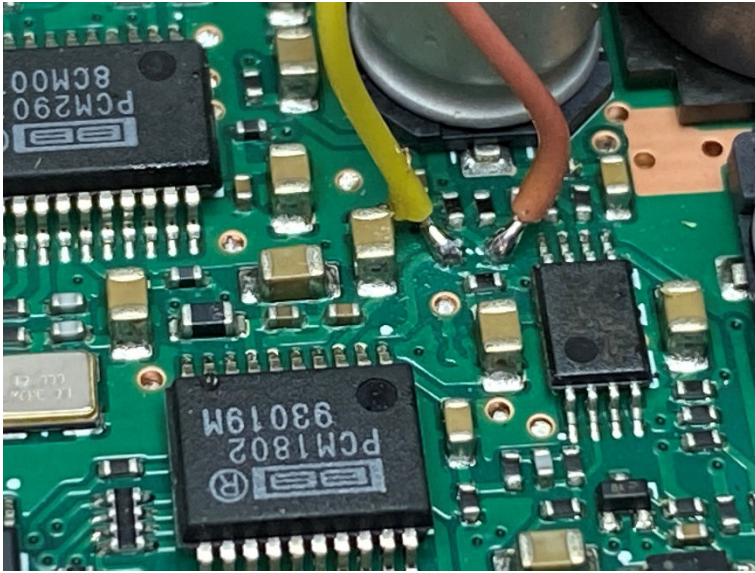

7300 ASYMOD INTERNAL INSTALLATION INSTRUCTIONS

This cable goes here

10k

3k

R15 = 3.5k or a 3k + 680 ohm in series

Customer support: asymod@asymod.am

Asymod products are available at www.asymod.am

"Asymod" is a registered trademark and may not be reproduced or used by any means or in any form whatsoever.