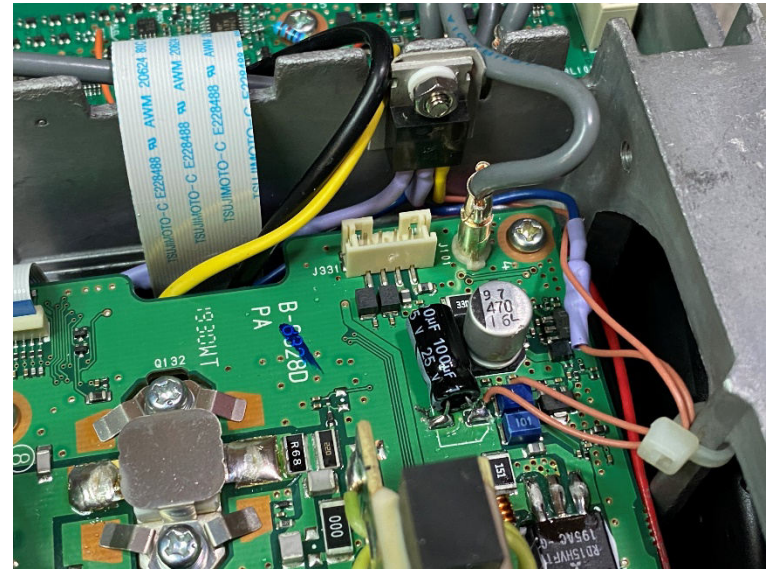

7300 ASYMOD INTERNAL INSTALLATION INSTRUCTIONS

This cable goes here

10k

3k

R15 = 3.5k or a 3k + 680 ohm in series

Customer support: asymod@asymod.am

Asymod products are available at www.asymod.am

"Asymod" is a registered trademark and may not be reproduced or used by any means or in any form whatsoever.