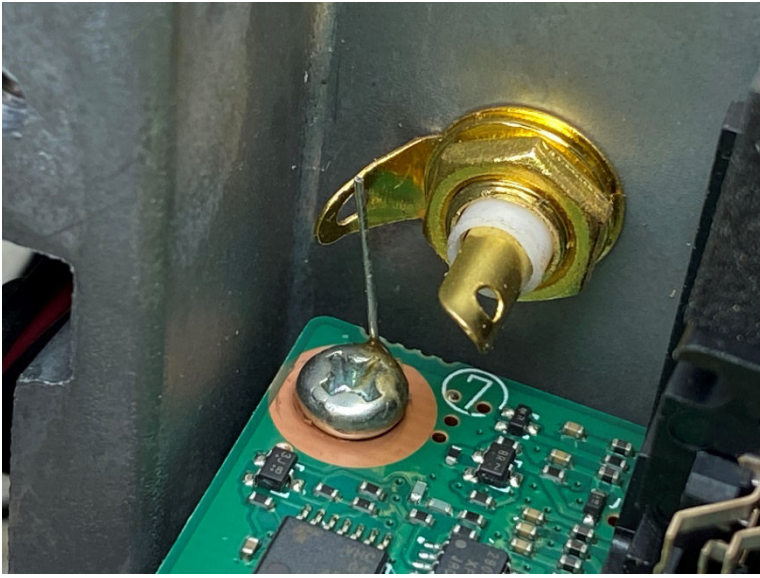

7300 ASYMOD INTERNAL INSTALLATION INSTRUCTIONS

This cable goes here

10k

3k

R15 = 3.5k or a 3k + 680 ohm in series

Customer support: asymod@asymod.am

Asymod products are available at www.asymod.am

"Asymod" is a registered trademark and may not be reproduced or used by any means or in any form whatsoever.