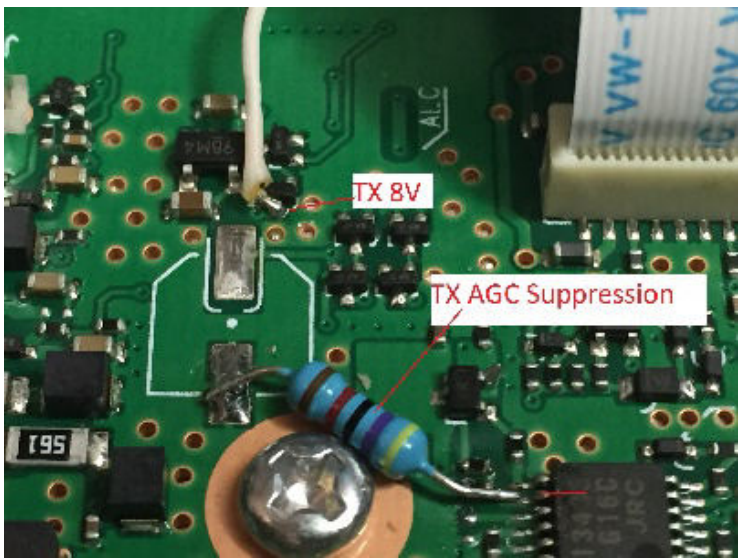

7300 ASYMOD INTERNAL INSTALLATION INSTRUCTIONS

This cable goes here

10k

3k

R15 = 3.5k or a 3k + 680 ohm in series

Customer support: asymod@asymod.am

Asymod products are available at www.asymod.am

"Asymod" is a registered trademark and may not be reproduced or used by any means or in any form whatsoever.