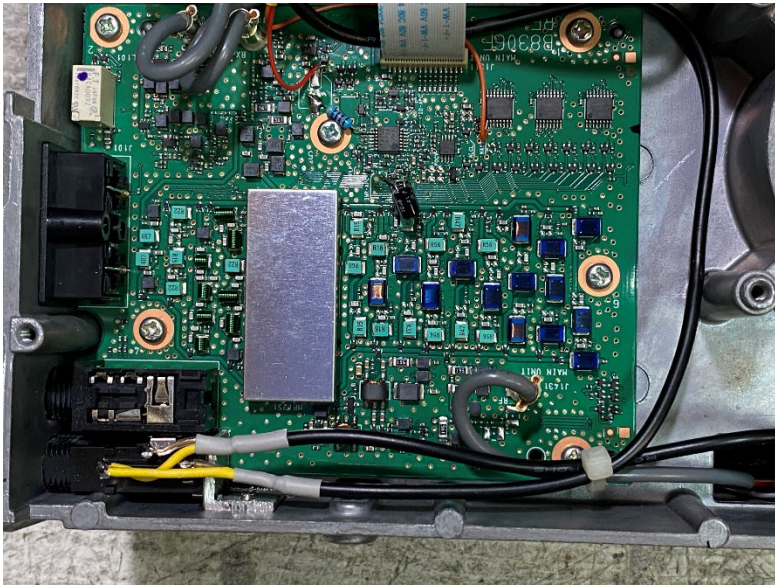

7300 ASYMOD INTERNAL INSTALLATION INSTRUCTIONS

This cable goes here

10k

3k

R15 = 3.5k or a 3k + 680 ohm in series

Customer support: asymod@asymod.am

Asymod products are available at www.asymod.am

"Asymod" is a registered trademark and may not be reproduced or used by any means or in any form whatsoever.