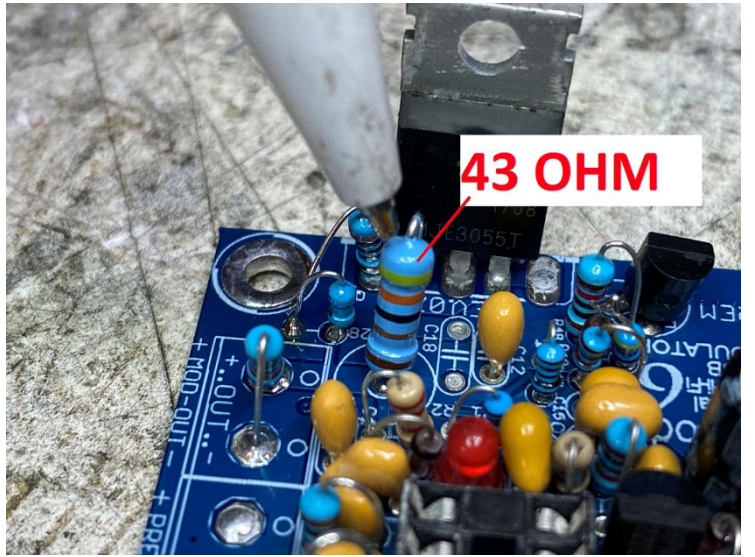

7300 ASYMOD INTERNAL INSTALLATION INSTRUCTIONS

This cable goes here

10k

3k

R15 = 3.5k or a 3k + 680 ohm in series

Customer support: asymod@asymod.am

Asymod products are available at www.asymod.am

"Asymod" is a registered trademark and may not be reproduced or used by any means or in any form whatsoever.