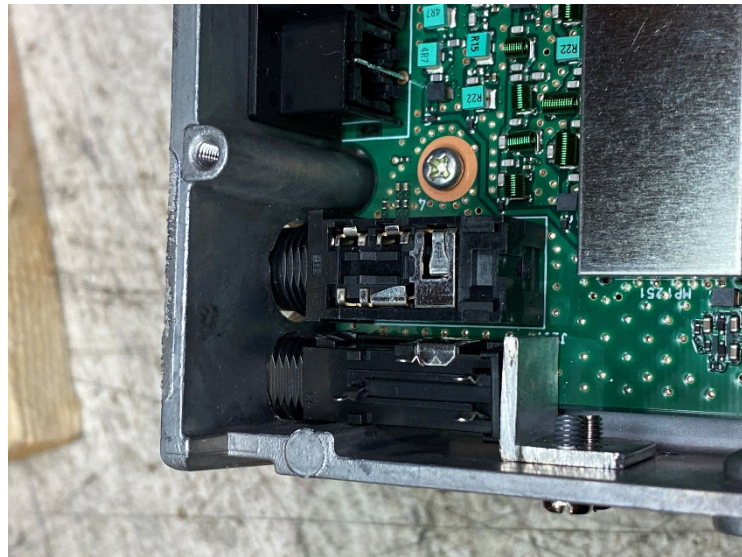

7300 ASYMOD INTERNAL INSTALLATION INSTRUCTIONS

This cable goes here

10k

3k

R15 = 3.5k or a 3k + 680 ohm in series

Customer support: asymod@asymod.am

Asymod products are available at www.asymod.am

"Asymod" is a registered trademark and may not be reproduced or used by any means or in any form whatsoever.