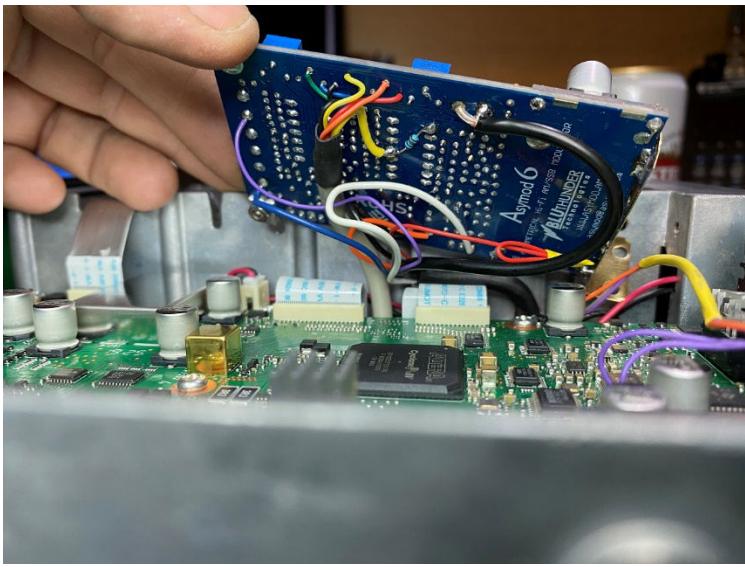

7300 ASYMOD INTERNAL INSTALLATION INSTRUCTIONS

This cable goes here

10k

3k

R15 = 3.5k or a 3k + 680 ohm in series

Customer support: asymod@asymod.am

Asymod products are available at www.asymod.am

"Asymod" is a registered trademark and may not be reproduced or used by any means or in any form whatsoever.