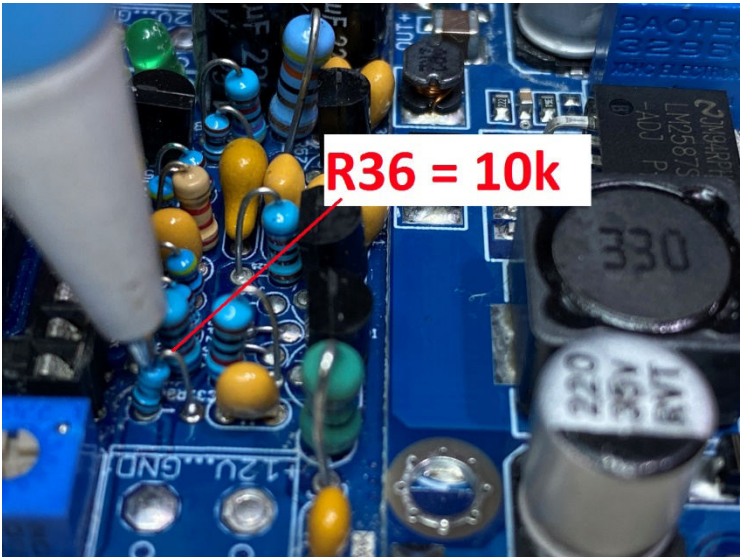

7300 ASYMOD INTERNAL INSTALLATION INSTRUCTIONS

This cable goes here

10k

3k

R15 = 3.5k or a 3k + 680 ohm in series

Customer support: asymod@asymod.am

Asymod products are available at www.asymod.am

"Asymod" is a registered trademark and may not be reproduced or used by any means or in any form whatsoever.