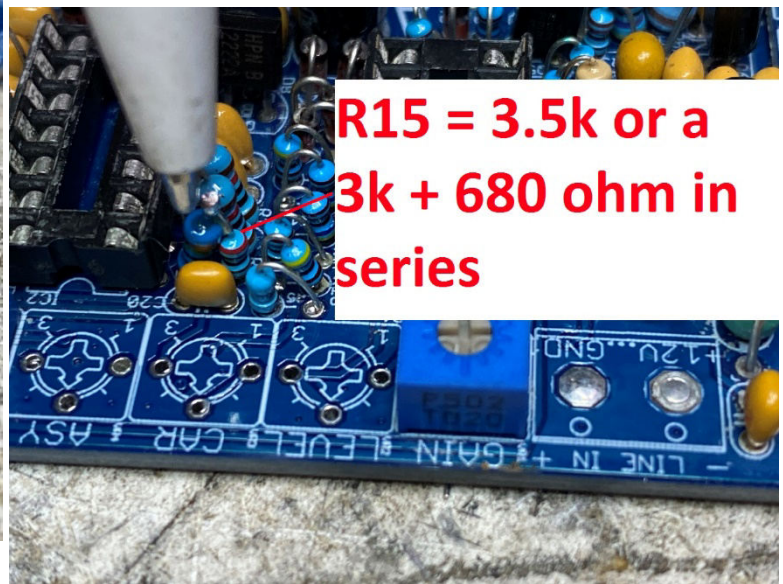

7300 ASYMOD INTERNAL INSTALLATION INSTRUCTIONS

This cable goes here

10k

3k

R15 = 3.5k or a 3k + 680 ohm in series

Customer support: asymod@asymod.am

Asymod products are available at www.asymod.am

"Asymod" is a registered trademark and may not be reproduced or used by any means or in any form whatsoever.