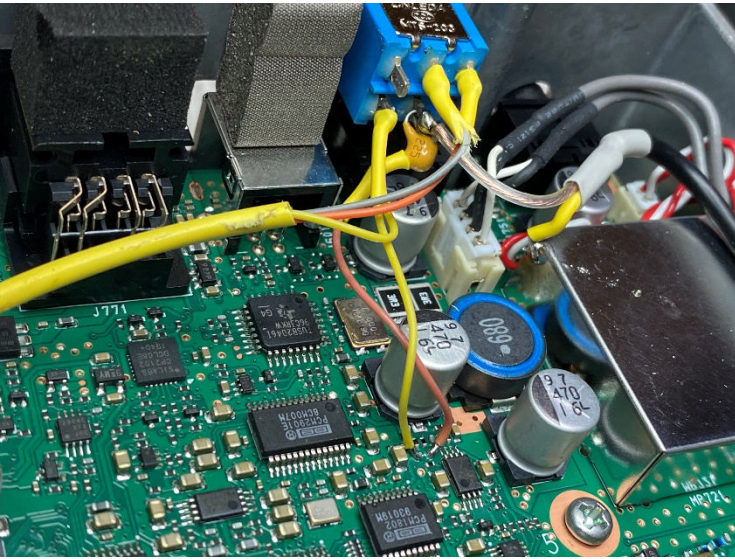

7300 ASYMOD INTERNAL INSTALLATION INSTRUCTIONS

This cable goes here

10k

3k

R15 = 3.5k or a 3k + 680 ohm in series

Customer support: asymod@asymod.am

Asymod products are available at www.asymod.am

"Asymod" is a registered trademark and may not be reproduced or used by any means or in any form whatsoever.