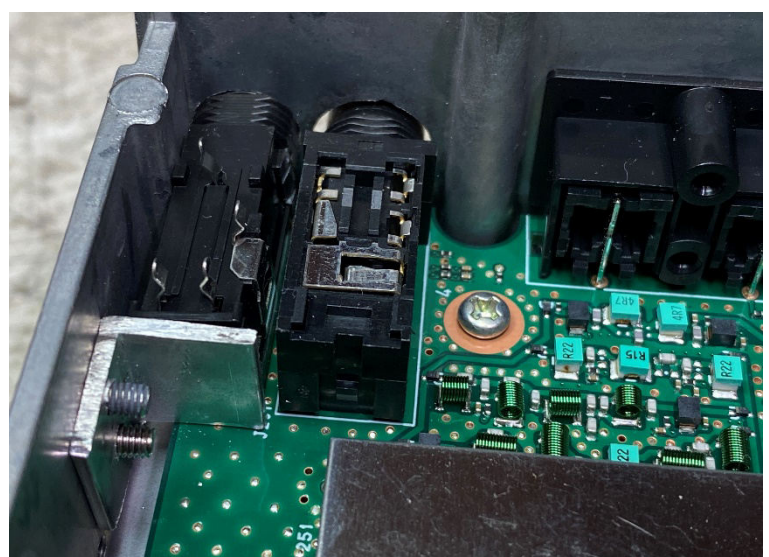

7300 ASYMOD INTERNAL INSTALLATION INSTRUCTIONS

This cable goes here

10k

3k

R15 = 3.5k or a 3k + 680 ohm in series

Customer support: asymod@asymod.am

Asymod products are available at www.asymod.am

"Asymod" is a registered trademark and may not be reproduced or used by any means or in any form whatsoever.