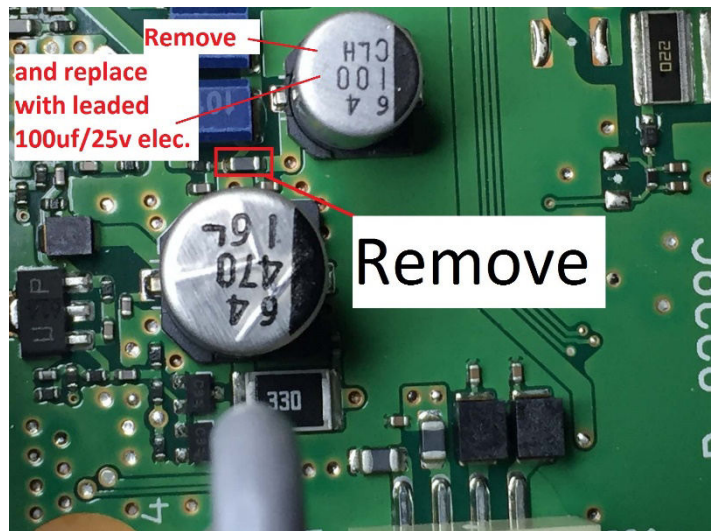

7300 ASYMOD INTERNAL INSTALLATION INSTRUCTIONS

This cable goes here

10k

3k

R15 = 3.5k or a 3k + 680 ohm in series

Customer support: asymod@asymod.am

Asymod products are available at www.asymod.am

"Asymod" is a registered trademark and may not be reproduced or used by any means or in any form whatsoever.