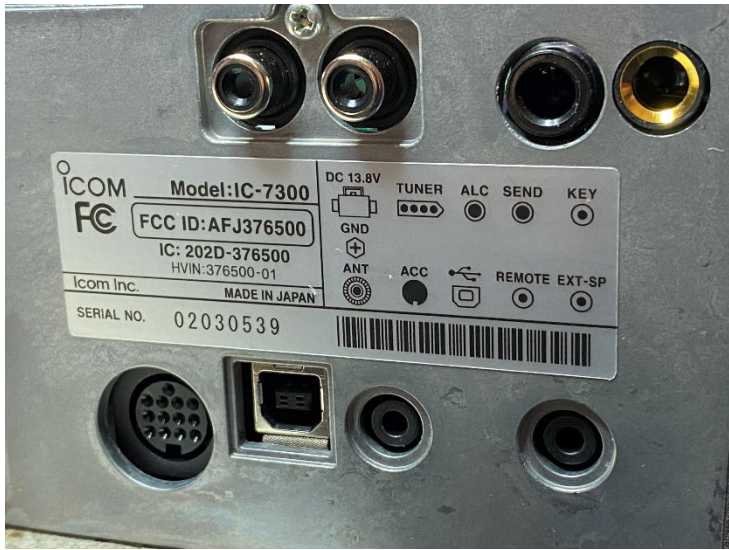

7300 ASYMOD INTERNAL INSTALLATION INSTRUCTIONS

This cable goes here

10k

3k

R15 = 3.5k or a 3k + 680 ohm in series

Customer support: asymod@asymod.am

Asymod products are available at www.asymod.am

"Asymod" is a registered trademark and may not be reproduced or used by any means or in any form whatsoever.