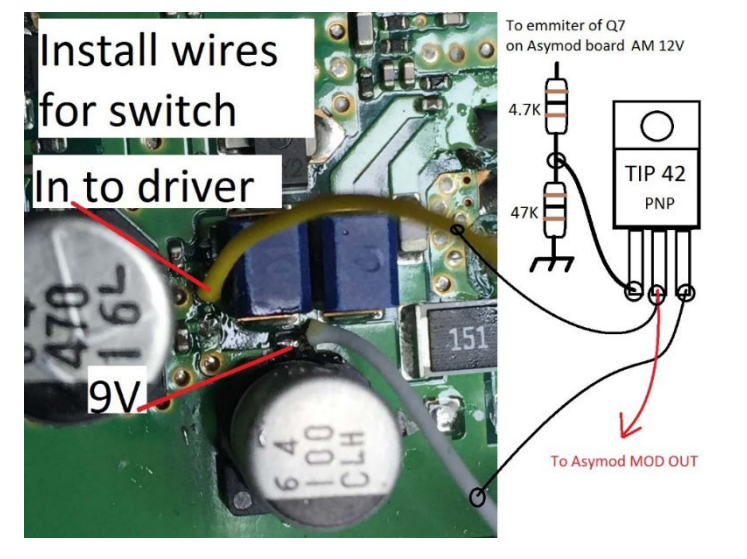

7300 ASYMOD INTERNAL INSTALLATION INSTRUCTIONS

This cable goes here

10k

3k

R15 = 3.5k or a 3k + 680 ohm in series

Customer support: asymod@asymod.am

Asymod products are available at www.asymod.am

"Asymod" is a registered trademark and may not be reproduced or used by any means or in any form whatsoever.