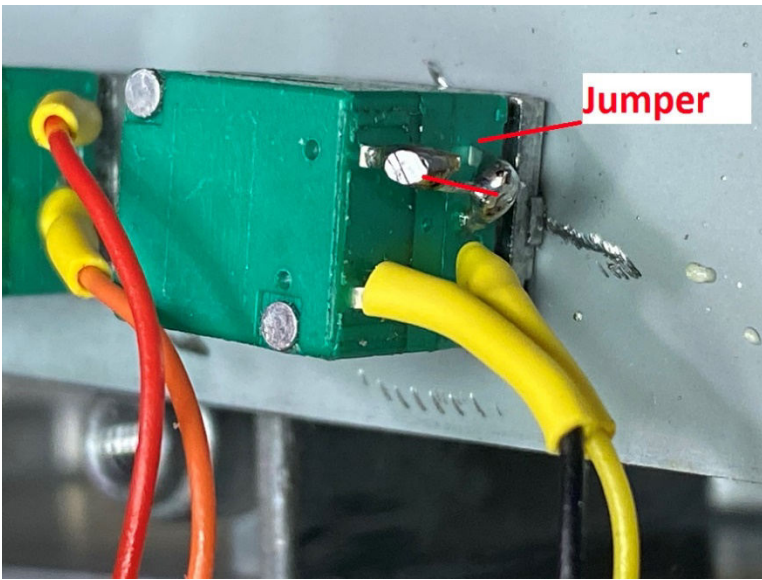

7300 ASYMOD INTERNAL INSTALLATION INSTRUCTIONS

This cable goes here

10k

3k

R15 = 3.5k or a 3k + 680 ohm in series

Customer support: asymod@asymod.am

Asymod products are available at www.asymod.am

"Asymod" is a registered trademark and may not be reproduced or used by any means or in any form whatsoever.