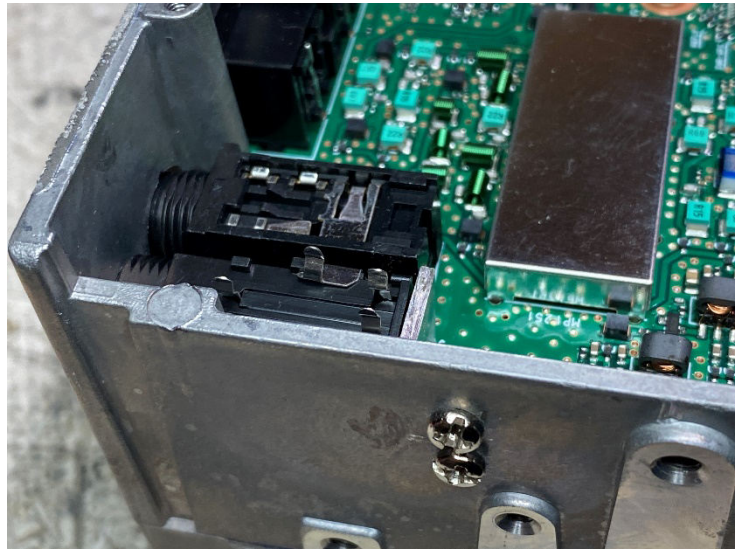

7300 ASYMOD INTERNAL INSTALLATION INSTRUCTIONS

This cable goes here

10k

3k

R15 = 3.5k or a 3k + 680 ohm in series

Customer support: asymod@asymod.am

Asymod products are available at www.asymod.am

"Asymod" is a registered trademark and may not be reproduced or used by any means or in any form whatsoever.