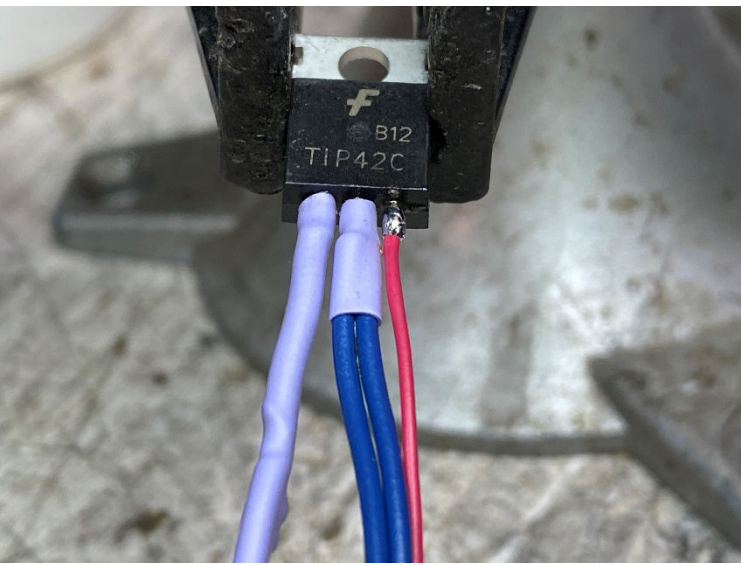

7300 ASYMOD INTERNAL INSTALLATION INSTRUCTIONS

This cable goes here

10k

3k

R15 = 3.5k or a 3k + 680 ohm in series

Customer support: asymod@asymod.am

Asymod products are available at www.asymod.am

"Asymod" is a registered trademark and may not be reproduced or used by any means or in any form whatsoever.