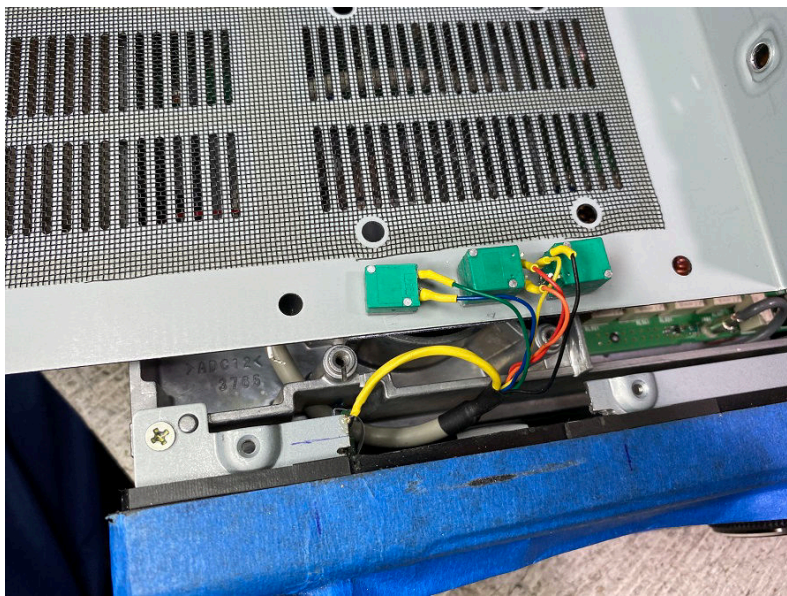

7300 ASYMOD INTERNAL INSTALLATION INSTRUCTIONS

This cable goes here

10k

3k

R15 = 3.5k or a 3k + 680 ohm in series

Customer support: asymod@asymod.am

Asymod products are available at www.asymod.am

"Asymod" is a registered trademark and may not be reproduced or used by any means or in any form whatsoever.