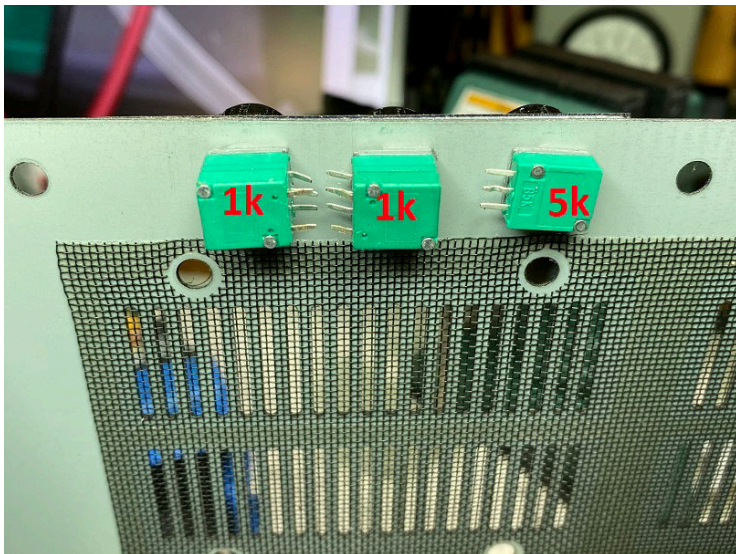

7300 ASYMOD INTERNAL INSTALLATION INSTRUCTIONS

This cable goes here

10k

3k

R15 = 3.5k or a 3k + 680 ohm in series

Customer support: asymod@asymod.am

Asymod products are available at www.asymod.am

"Asymod" is a registered trademark and may not be reproduced or used by any means or in any form whatsoever.