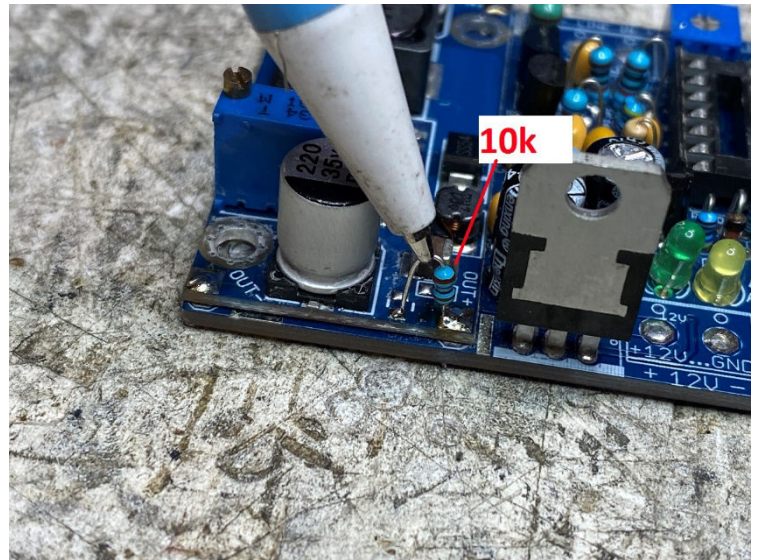

7300 ASYMOD INTERNAL INSTALLATION INSTRUCTIONS

This cable goes here

10k

3k

R15 = 3.5k or a 3k + 680 ohm in series

Customer support: asymod@asymod.am

Asymod products are available at www.asymod.am

"Asymod" is a registered trademark and may not be reproduced or used by any means or in any form whatsoever.