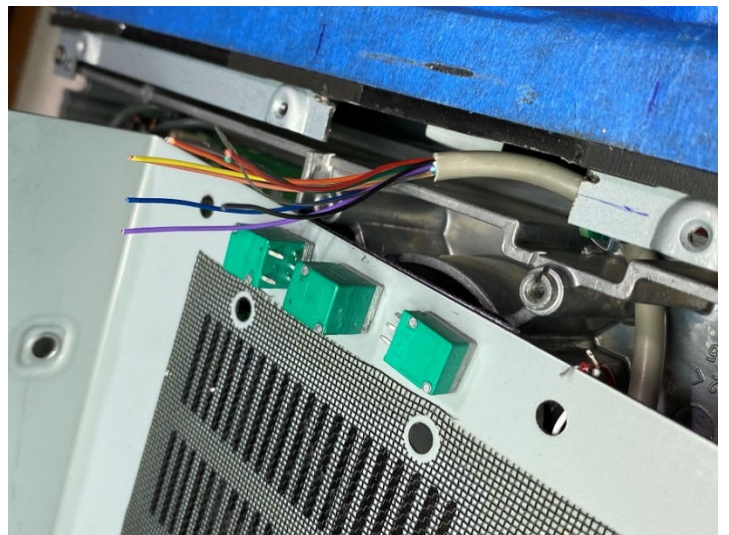

7300 ASYMOD INTERNAL INSTALLATION INSTRUCTIONS

This cable goes here

10k

3k

R15 = 3.5k or a 3k + 680 ohm in series

Customer support: asymod@asymod.am

Asymod products are available at www.asymod.am

"Asymod" is a registered trademark and may not be reproduced or used by any means or in any form whatsoever.