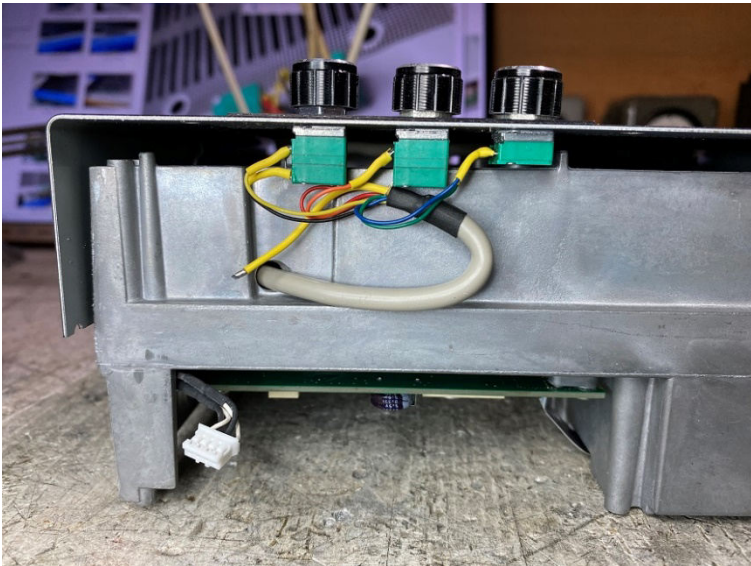

7300 ASYMOD INTERNAL INSTALLATION INSTRUCTIONS

This cable goes here

10k

3k

R15 = 3.5k or a 3k + 680 ohm in series

Customer support: asymod@asymod.am

Asymod products are available at www.asymod.am

"Asymod" is a registered trademark and may not be reproduced or used by any means or in any form whatsoever.