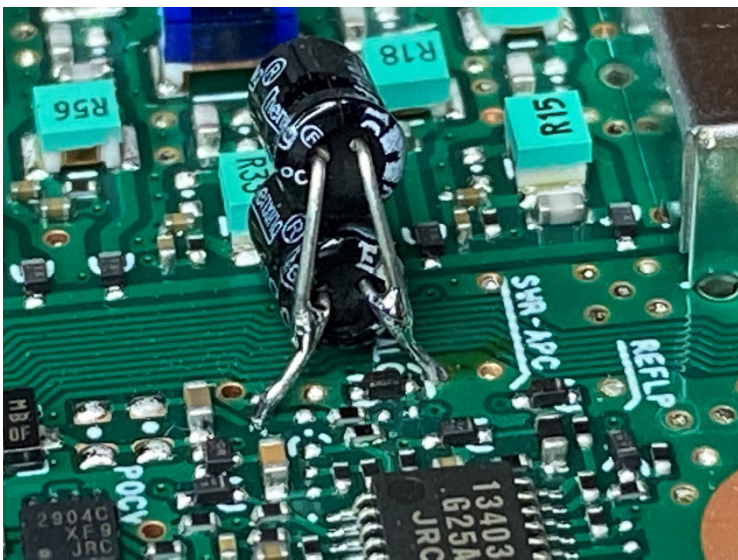

7300 ASYMOD INTERNAL INSTALLATION INSTRUCTIONS

This cable goes here

10k

3k

R15 = 3.5k or a 3k + 680 ohm in series

Customer support: asymod@asymod.am

Asymod products are available at www.asymod.am

"Asymod" is a registered trademark and may not be reproduced or used by any means or in any form whatsoever.