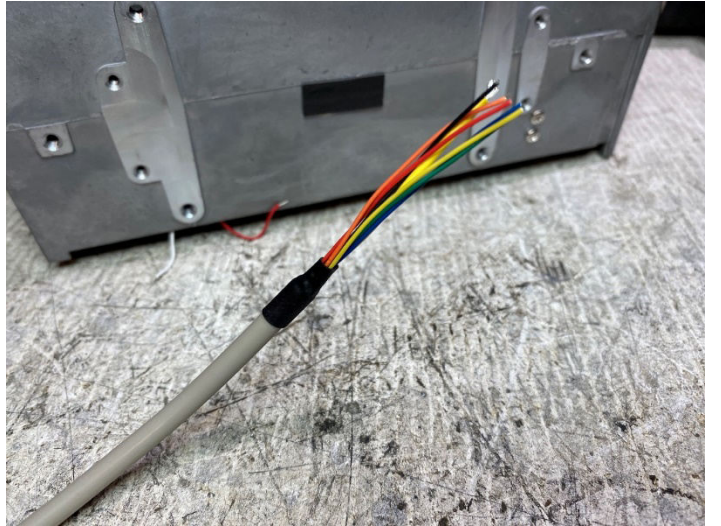

7300 ASYMOD INTERNAL INSTALLATION INSTRUCTIONS

This cable goes here

10k

3k

R15 = 3.5k or a 3k + 680 ohm in series

Customer support: asymod@asymod.am

Asymod products are available at www.asymod.am

"Asymod" is a registered trademark and may not be reproduced or used by any means or in any form whatsoever.