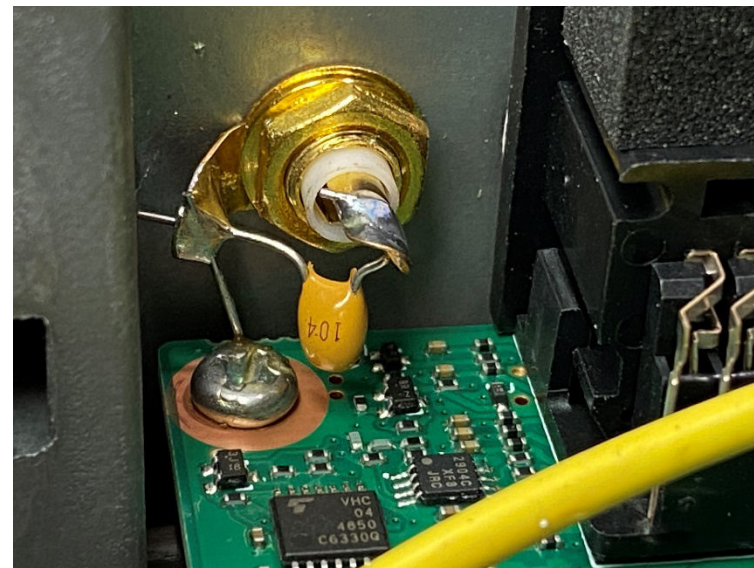

7300 ASYMOD INTERNAL INSTALLATION INSTRUCTIONS

This cable goes here

10k

3k

R15 = 3.5k or a 3k + 680 ohm in series

Customer support: asymod@asymod.am

Asymod products are available at www.asymod.am

"Asymod" is a registered trademark and may not be reproduced or used by any means or in any form whatsoever.