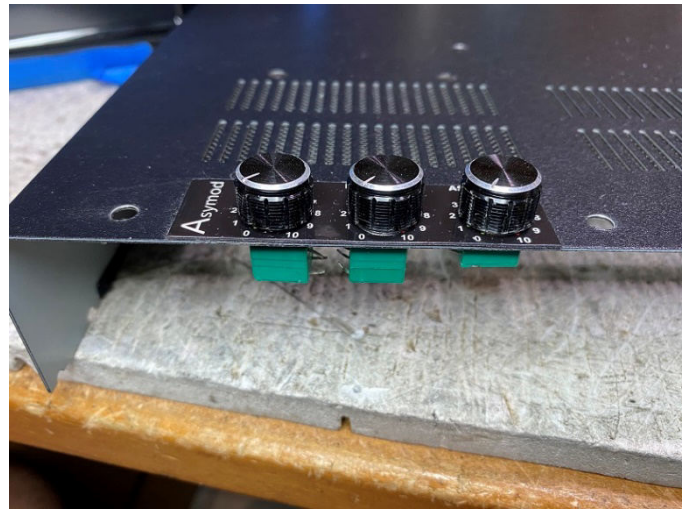

7300 ASYMOD INTERNAL INSTALLATION INSTRUCTIONS

This cable goes here

10k

3k

R15 = 3.5k or a 3k + 680 ohm in series

Customer support: asymod@asymod.am

Asymod products are available at www.asymod.am

"Asymod" is a registered trademark and may not be reproduced or used by any means or in any form whatsoever.