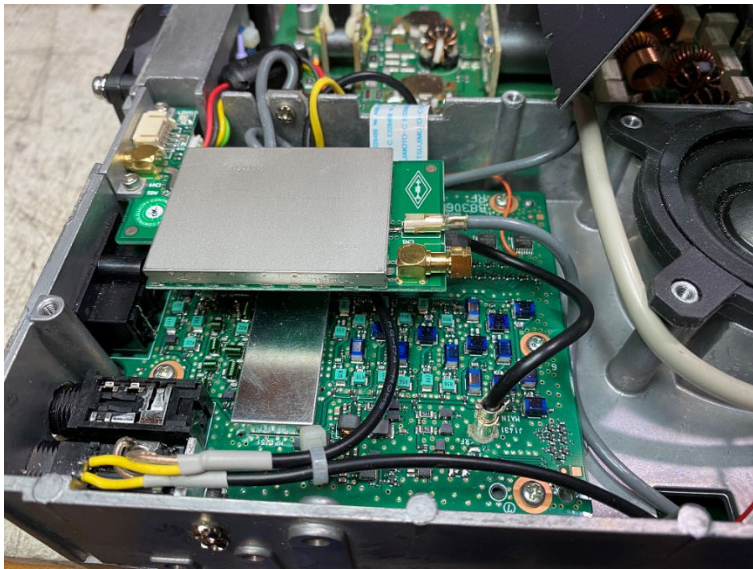

7300 ASYMOD INTERNAL INSTALLATION INSTRUCTIONS

This cable goes here

10k

3k

R15 = 3.5k or a 3k + 680 ohm in series

Customer support: asymod@asymod.am

Asymod products are available at www.asymod.am

"Asymod" is a registered trademark and may not be reproduced or used by any means or in any form whatsoever.