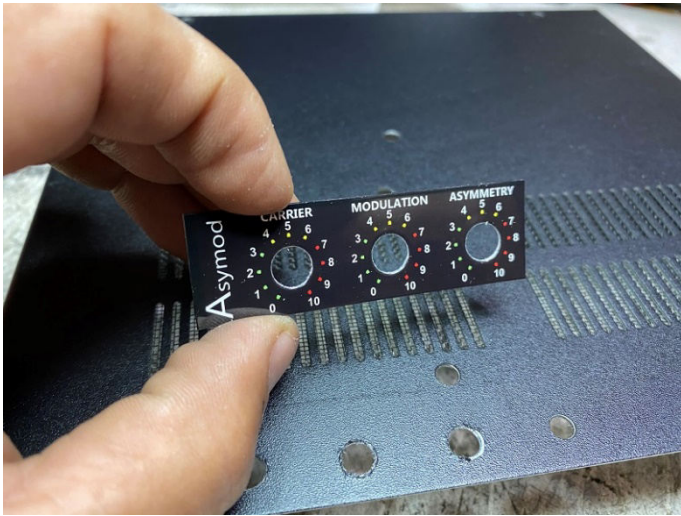

7300 ASYMOD INTERNAL INSTALLATION INSTRUCTIONS

This cable goes here

10k

3k

R15 = 3.5k or a 3k + 680 ohm in series

Customer support: asymod@asymod.am

Asymod products are available at www.asymod.am

"Asymod" is a registered trademark and may not be reproduced or used by any means or in any form whatsoever.