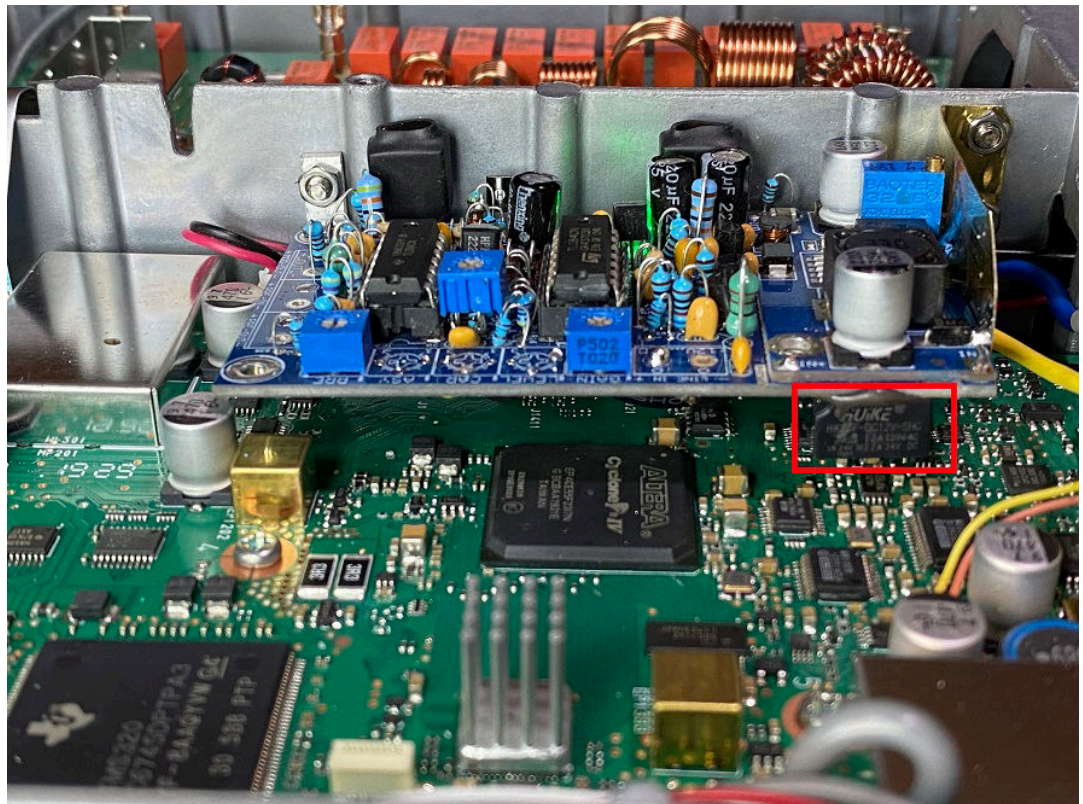

7300 ASYMOD INTERNAL INSTALLATION INSTRUCTIONS

This cable goes here

10k

3k

R15 = 3.5k or a 3k + 680 ohm in series

Customer support: asymod@asymod.am

Asymod products are available at www.asymod.am

"Asymod" is a registered trademark and may not be reproduced or used by any means or in any form whatsoever.