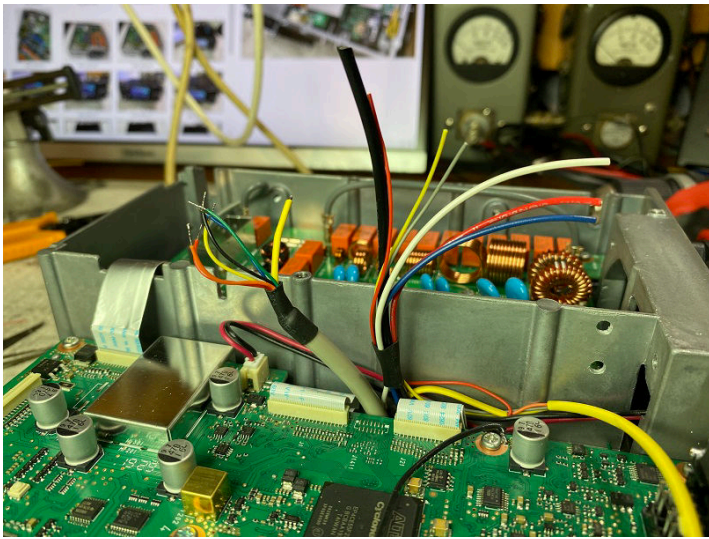

7300 ASYMOD INTERNAL INSTALLATION INSTRUCTIONS

This cable goes here

10k

3k

R15 = 3.5k or a 3k + 680 ohm in series

Customer support: asymod@asymod.am

Asymod products are available at www.asymod.am

"Asymod" is a registered trademark and may not be reproduced or used by any means or in any form whatsoever.