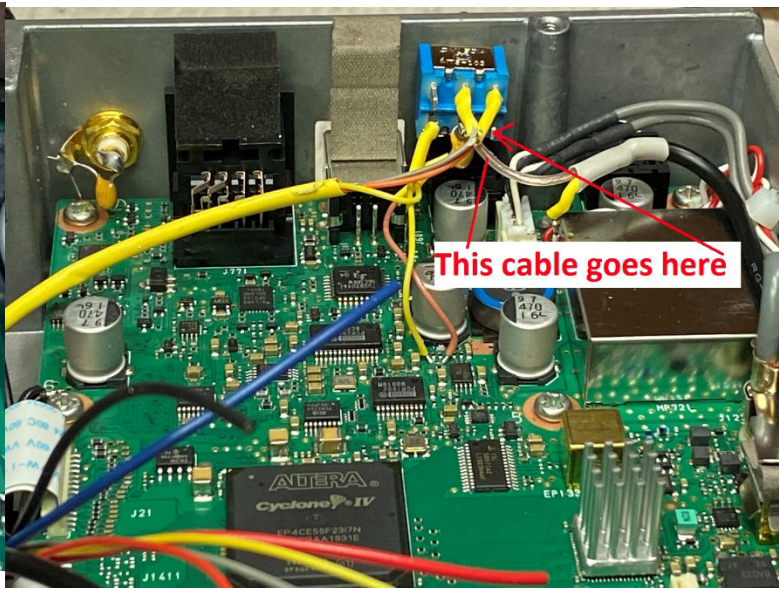

7300 ASYMOD INTERNAL INSTALLATION INSTRUCTIONS

This cable goes here

10k

3k

R15 = 3.5k or a 3k + 680 ohm in series

Customer support: asymod@asymod.am

Asymod products are available at www.asymod.am

"Asymod" is a registered trademark and may not be reproduced or used by any means or in any form whatsoever.