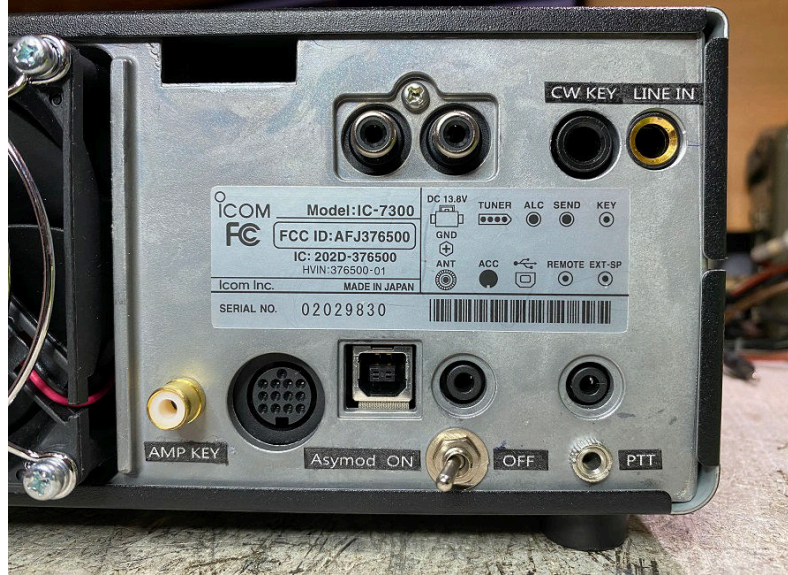

7300 ASYMOD INTERNAL INSTALLATION INSTRUCTIONS

This cable goes here

10k

3k

R15 = 3.5k or a 3k + 680 ohm in series

Customer support: asymod@asymod.am

Asymod products are available at www.asymod.am

"Asymod" is a registered trademark and may not be reproduced or used by any means or in any form whatsoever.