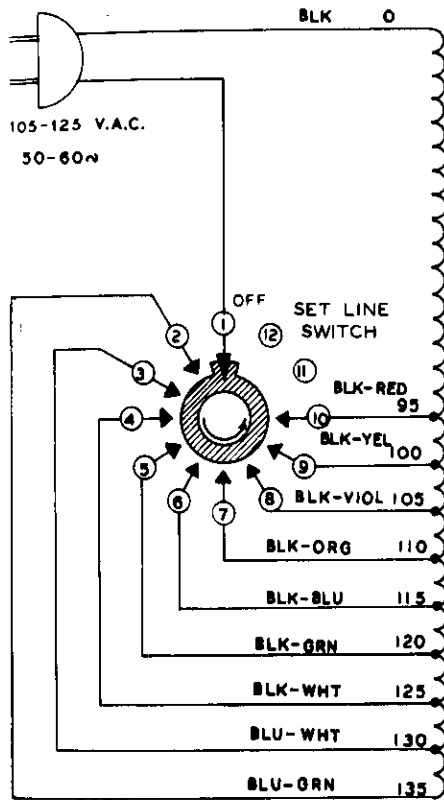

LINE AND FILAMENT SWITCHES

SHOWN IN "OFF" POSITION.

**SCHEMATIC OF THE  
HEATHKIT  
MODEL IT-17**

LEVER SWITCH POSITION

(TOP)

(MIDDLE)

(BOTTOM)

LINE AND FILAMENT SWITCHES  
SHOWN IN "OFF" POSITION.

**SCHEMATIC OF THE  
HEATHKIT  
MODEL IT-17**

TO GRID  
CLIP