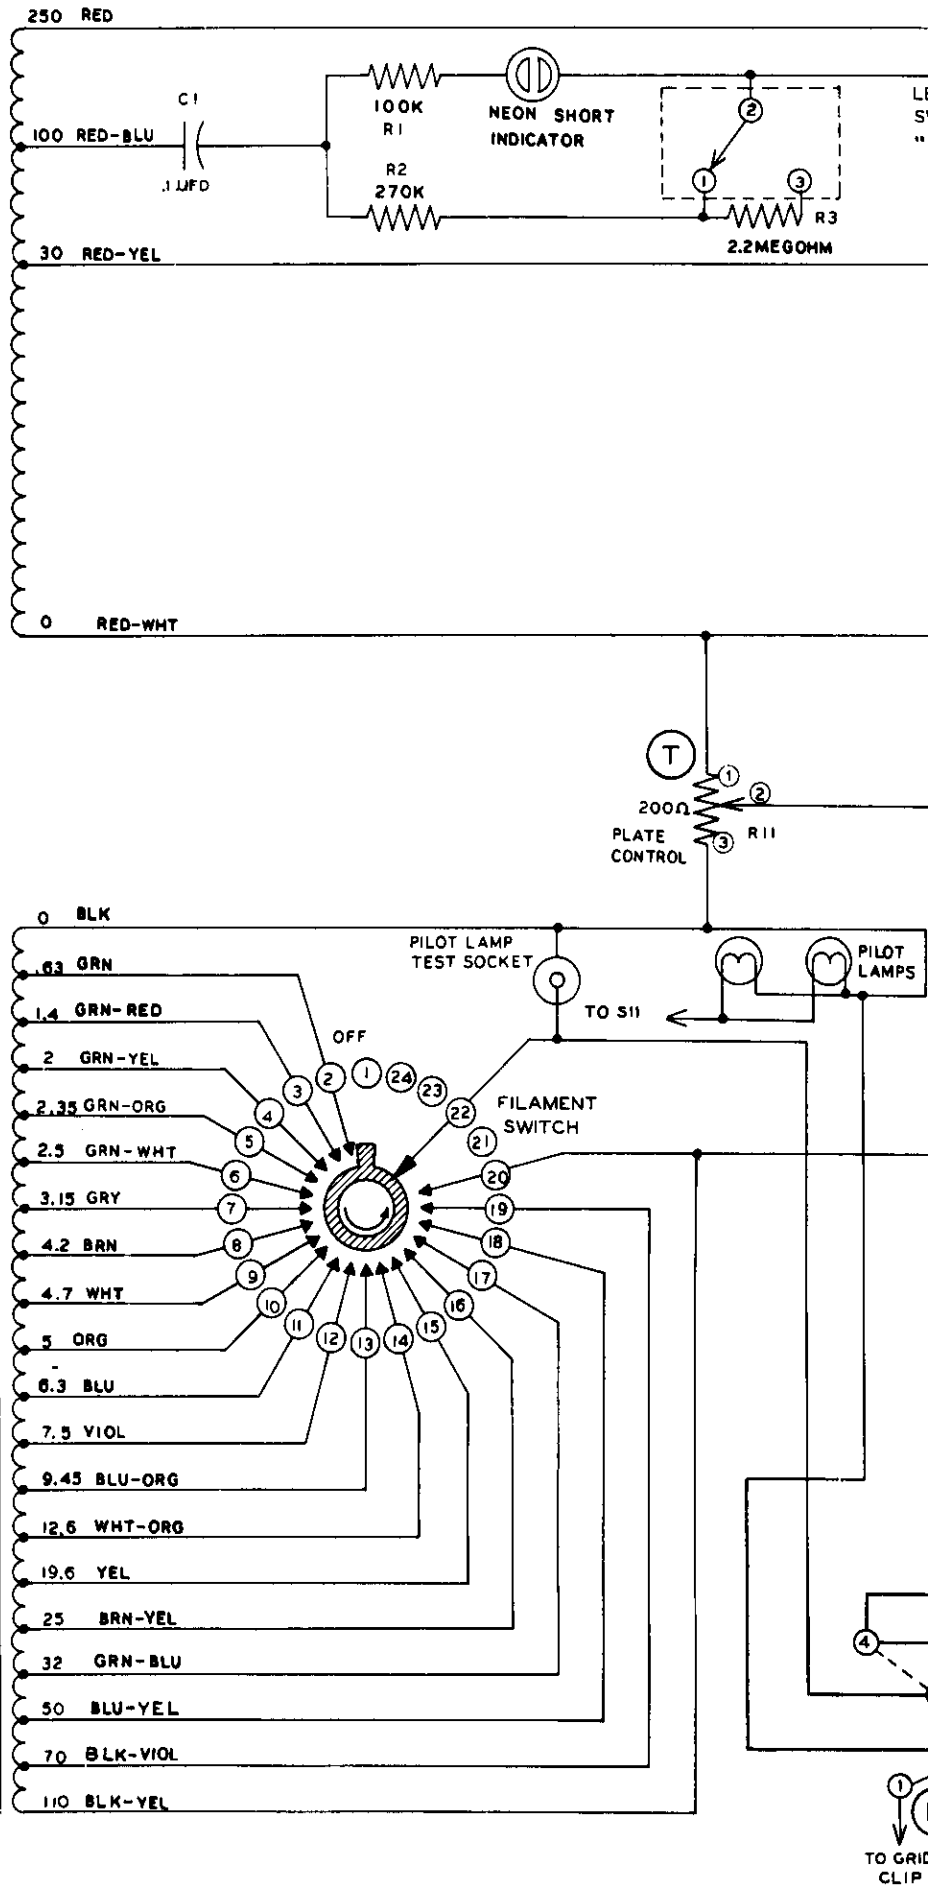

LINE AND FILAMENT SWITCHES

SHOWN IN "OFF" POSITION.

**SCHEMATIC OF THE  
HEATHKIT  
MODEL IT-17**

LEVER SWITCH POSITION

(TOP)

(MIDDLE)

(BOTTOM)

LINE AND FILAMENT SWITCHES  
SHOWN IN "OFF" POSITION.

**SCHEMATIC OF THE  
HEATHKIT  
MODEL IT-17**

TO GRID  
CLIP