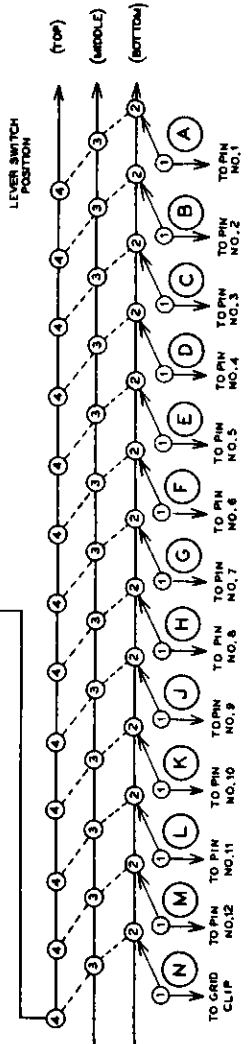

LINE AND FILAMENT SWITCHES

SHOWN IN "OFF" POSITION.

**SCHEMATIC OF THE  
HEATHKIT  
MODEL IT-17**

LEVER SWITCH POSITION

(TOP)

(MIDDLE)

(BOTTOM)

LINE AND FILAMENT SWITCHES  
SHOWN IN "OFF" POSITION.

**SCHEMATIC OF THE  
HEATHKIT  
MODEL IT-17**

TO GRID  
CLIP