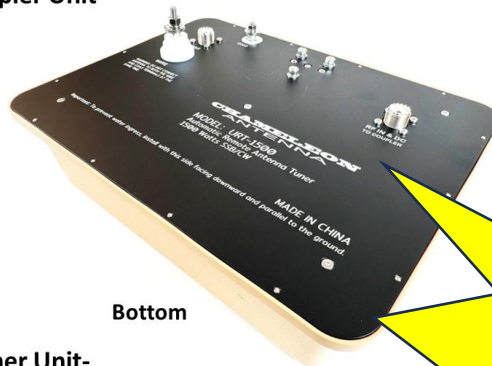

High Power Universal Remote Tuner 1500 (CHA URT1500)

The CHA URT1500 is a high power, wide-range, remote outdoor tuner for almost any type of antenna and any brand or model transceiver. The CHA URT1500 is unique in that it can be used for coaxial cable or wire fed antennas. The CHA URT1500 does not need a transceiver-specific control cable, so it works with any brand or model of transceiver. The rugged Tuner Unit is weatherproof and designed to be permanently installed outdoors at or near the antenna feedpoint, so loss due to high SWR on the feedline is avoided. Also, operation of the CHA URT1500 is one-button easy!

Front

Back

-Coupler Unit-

Top

Bottom

-Tuner Unit-

The CHA URT1500 can tune coaxial cable fed antennas, like a dipole or Inverted "V". It can also tune verticals or random / long wire antennas.

**High Power
up to
1500 Watts!**