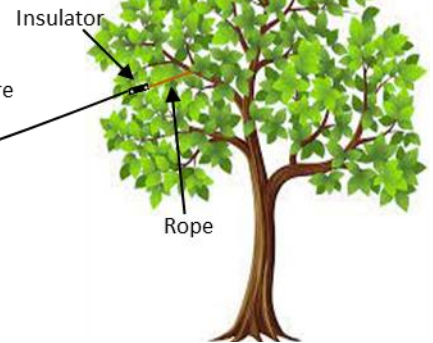

CHAMELEON
ANTENNA

www.chameleonantenna.com

Nevada - USA