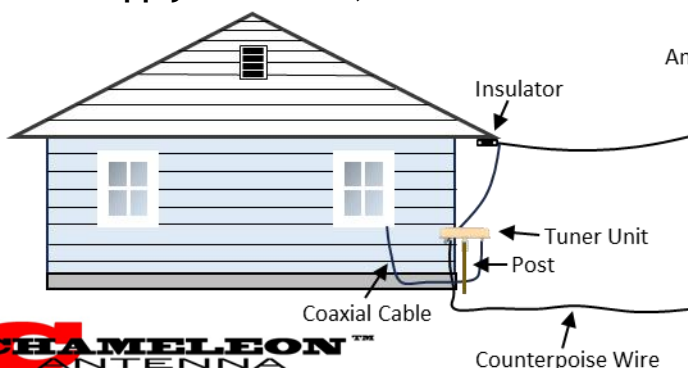

CHAMELEON
ANTENNA

www.chameleonantenna.com

Nevada - USA