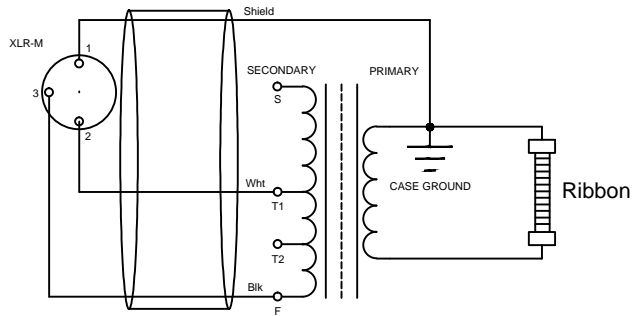

RCA 74-B Wiring Diagram
 06/03/2012 ED
 (Shown wired for 250 Ohms)

Transformer Secondary Connections

TAPS	Z - OHMS
F - S	15,000
F - T1	250
F - T2	50

TRANSFORMER SECONDARY
 (TOP VIEW)