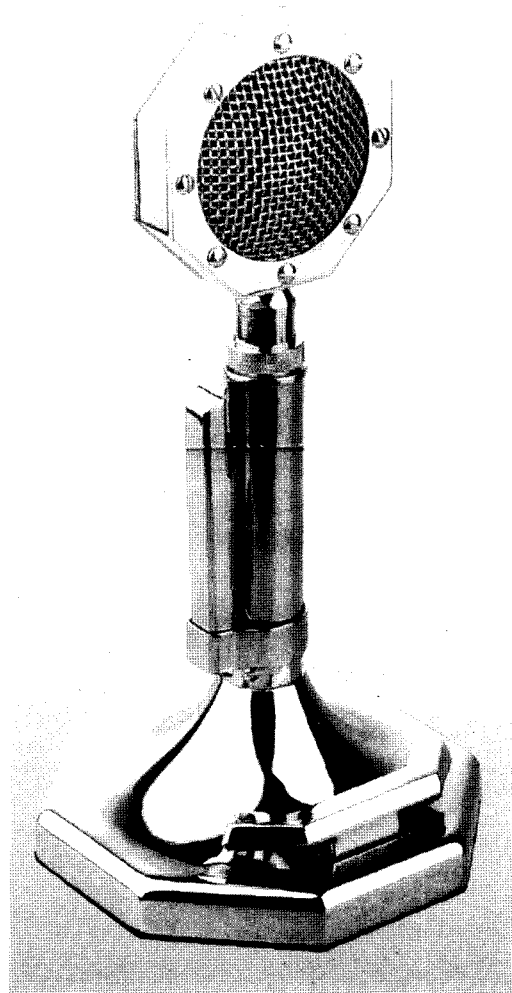


SUPER STAR[®]

SILVER SALUTE BASE MICROPHONE

Description

The **SILVER SALUTE** is Superior Quality Base Microphone For the C.B. And Amateur Communications Enthusiast. That is entirely chrome plated and features a grip-to-talk bar and a press-to-talk bar. The microphone head plugs into the top of the mast and is locked on by means of a union nut(See drawing on other side).

Specifications

Type:.....	Dyanamic MIC
Frequency Response:	See Frequency Response Curve on other sidcs
Sensitivity:.....	-12 ± 2dB(at 1KHz)
Impedance:.....	600 Ohms
Cable:.....	Five conductor(one conductor shielded) coild cord that extends to 2.7M(9ft.)
Housing:.....	Die cast zine alloy
Finish:	Polished chrome
Battery:.....	Standard 9 volt battery (not included)
Weight:.....	1.10Kg(2.4 lb,38.8 oz)
Size:.....	254mm(10")high x 123mm(4.8") width(Botton)