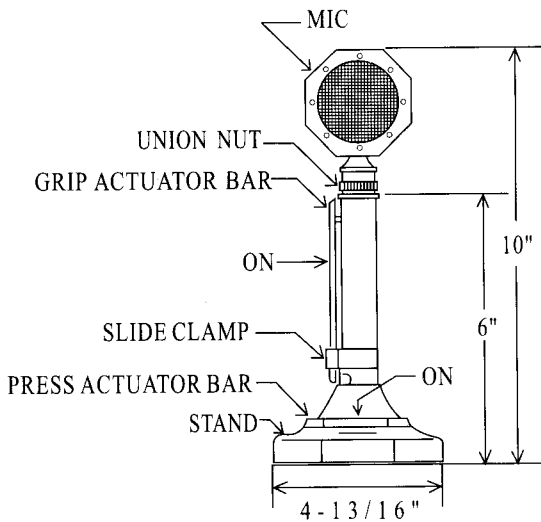


SUPER STAR[®]

SILVER SALUTE BASE MICROPHONE

Description

The **SILVER SALUTE** is Superior Quality Base Microphone For the C.B. And Amateur Communications Enthusiast. That is entirely chrome plated and features a grip-to-talk bar and a press-to-talk bar. The microphone head plugs into the top of the mast and is locked on by means of a union nut(See drawing on other side).

Specifications

Type:.....	Dyanamic MIC
Frequency Response:	See Frequency Response Curve on other sidcs
Sensitivity:.....	-12 ± 2dB(at 1KHz)
Impedance:.....	600 Ohms
Cable:.....	Five conductor(one conductor shielded) coild cord that extends to 2.7M(9ft.)
Housing:.....	Die cast zine alloy
Finish:	Polished chrome
Battery:.....	Standard 9 volt battery (not included)
Weight:.....	1.10Kg(2.4 lb,38.8 oz)
Size:.....	254mm(10")high x 123mm(4.8") width(Botton)

SPECIFICATIONS

Appearance drawing

Schematic Diagram

BOTTOM VIEW

Volume Adjustments

At a speaking distance of approximately 2 inches (or the position you prefer) starting with the external volume control set fully counterclockwise, adjust the volume control for the correct modulation level. Rotating the volume control clockwise increases the volume.

Battery Replacement

Remove the bottom cover by removing the four screws. Carefully lift off the cover. Unsnap the battery from the battery connector and install a new battery. Carefully replace the bottom cover and fasten with the four screws previously removed.