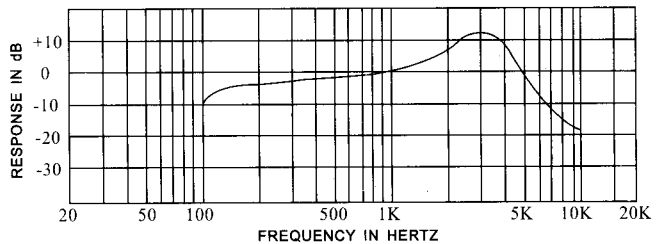


SUPER STAR[®]

SILVER SALUTE BASE MICROPHONE

Description

The **SILVER SALUTE** is Superior Quality Base Microphone For the C.B. And Amateur Communications Enthusiast. That is entirely chrome plated and features a grip-to-talk bar and a press-to-talk bar. The microphone head plugs into the top of the mast and is locked on by means of a union nut(See drawing on other side).

Specifications

Type:.....	Dyanamic MIC
Frequency Response:	See Frequency Response Curve on other sidcs
Sensitivity:.....	-12 ± 2dB(at 1KHz)
Impedance:.....	600 Ohms
Cable:.....	Five conductor(one conductor shielded) coild cord that extends to 2.7M(9ft.)
Housing:.....	Die cast zine alloy
Finish:	Polished chrome
Battery:.....	Standard 9 volt battery (not included)
Weight:.....	1.10Kg(2.4 lb,38.8 oz)
Size:.....	254mm(10")high x 123mm(4.8") width(Botton)

SPECIFICATIONS

Appearance drawing

Schematic Diagram

BOTTOM VIEW

Volume Adjustments

At a speaking distance of approximately 2 inches (or the position you prefer) starting with the external volume control set fully counterclockwise, adjust the volume control for the correct modulation level. Rotating the volume control clockwise increases the volume.