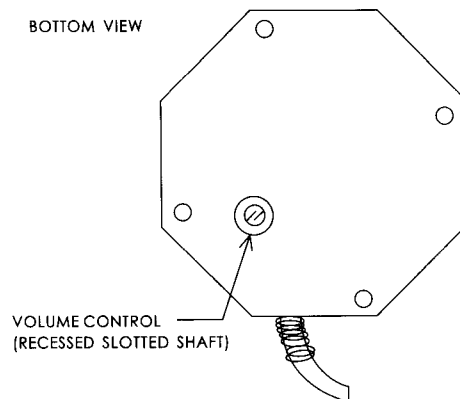

Specifications

Type:.....	Dyanamic MIC
Frequency Response:	See Frequency Response Curve on other sidcs
Sensitivity:.....	-12 ± 2dB(at 1KHz)
Impedance:.....	600 Ohms
Cable:.....	Five conductor(one conductor shielded) coild cord that extends to 2.7M(9ft.)
Housing:.....	Die cast zine alloy
Finish:	Polished chrome
Battery:.....	Standard 9 volt battery (not included)
Weight:.....	1.10Kg(2.4 lb,38.8 oz)
Size:.....	254mm(10")high x 123mm(4.8") width(Botton)

SPECIFICATIONS

Appearance drawing

Schematic Diagram

BOTTOM VIEW

Volume Adjustments

At a speaking distance of approximately 2 inches (or the position you prefer) starting with the external volume control set fully counterclockwise, adjust the volume control for the correct modulation level. Rotating the volume control clockwise increases the volume.

Battery Replacement

Remove the bottom cover by removing the four screws. Carefully lift off the cover. Unsnap the battery from the battery connector and install a new battery. Carefully replace the bottom cover and fasten with the four screws previously removed.