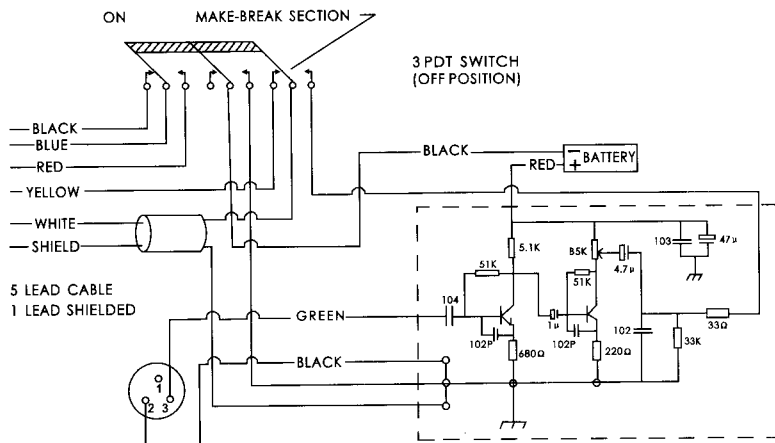

Specifications

Type:.....	Dyanamic MIC
Frequency Response:	See Frequency Response Curve on other sidcs
Sensitivity:.....	-12 ± 2dB(at 1KHz)
Impedance:.....	600 Ohms
Cable:.....	Five conductor(one conductor shielded) coild cord that extends to 2.7M(9ft.)
Housing:.....	Die cast zine alloy
Finish:	Polished chrome
Battery:.....	Standard 9 volt battery (not included)
Weight:.....	1.10Kg(2.4 lb,38.8 oz)
Size:.....	254mm(10")high x 123mm(4.8") width(Botton)

SPECIFICATIONS

Appearance drawing

Schematic Diagram

BOTTOM VIEW

Volume Adjustments

At a speaking distance of approximately 2 inches (or the position you prefer) starting with the external volume control set fully counterclockwise, adjust the volume control for the correct modulation level. Rotating the volume control clockwise increases the volume.