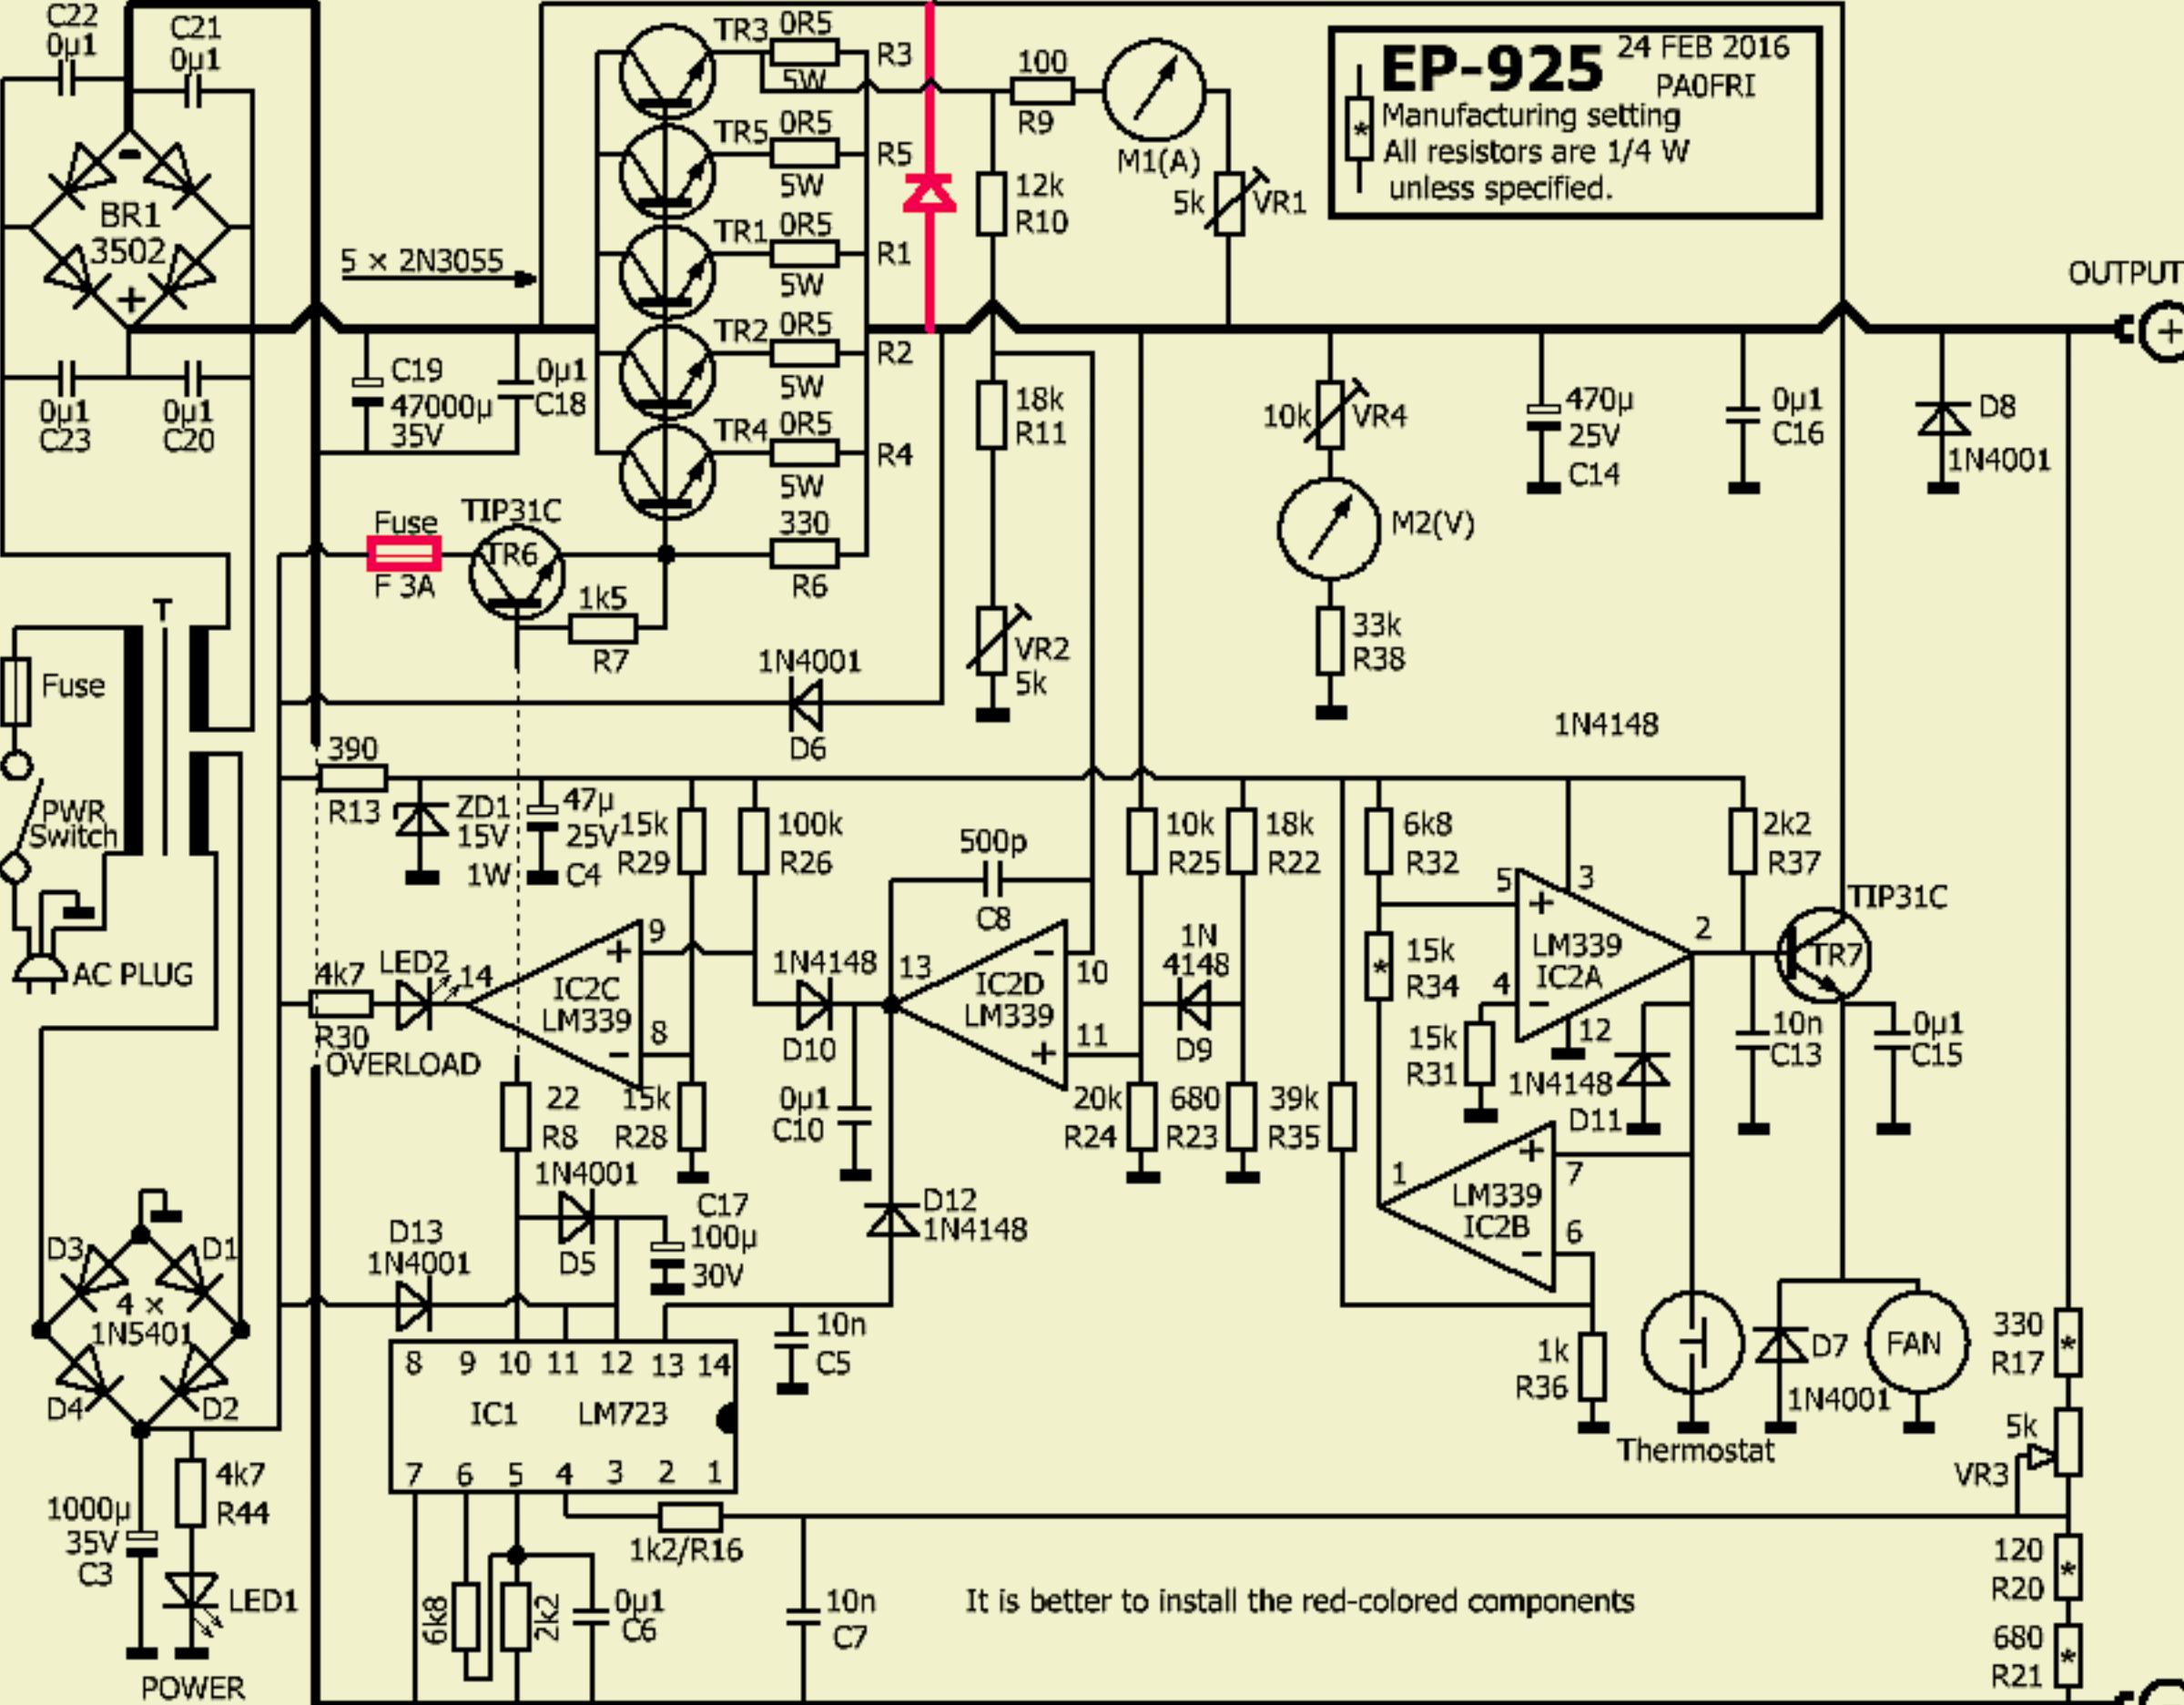

25 Amp diode

EP-925 24 FEB 2016
PA0FRI
Manufacturing setting
All resistors are 1/4 W
unless specified.

It is better to install the red-colored components

OUTPUT

OUTPUT

POWER

AC PLUG

Fuse