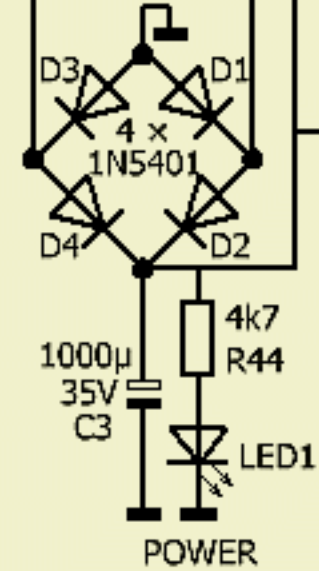

25 Amp diode

EP-925 24 FEB 2016
PA0FRI
Manufacturing setting
All resistors are 1/4 W
unless specified.

It is better to install the red-colored components

OUTPUT

OUTPUT

POWER

AC PLUG

Fuse

PWR Switch

AC PLUG

1000µF 35V C3

4k7 R44

LED1

POWER

AC PLUG

Fuse