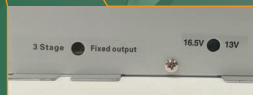

STANDARD FEATURES INCLUDE:

- 3 STAGE SMART CHARGING
- FIXED POWER SUPPLY MODE
- VARIABLE VOLTAGE ADJUSTMENT 13Vdc TO 16.5Vdc
- WORKS WITH ANY BATTERY TYPE
- LED STATUS INDICATOR LIGHT
- INTERNALLY MOUNTED COOLING FAN
- 2 YEAR WARRANTY

**P
W
E
R
M
A
X**

MODEL NUMBER	PM3-35-LK	PM3-45-LK	PM3-55-LK	PM3-60-LK	PM3-75-LK	PM3-100-LK
DC OUTPUT VOLTAGE (NO LOAD) APPROX.	14.6/13.6/13.2V	14.6/13.6/13.2V	14.6/13.6/13.2V	14.6/13.6/13.2V	14.6/13.6/13.2V	14.6/13.6/13.2V
MAX AMP OUTPUT CONTINUOUS	35 amps	45 amps	55 amps	60 amps	75 amps	100 amps
MAX POWER OUTPUT CONTINUOUS	510 watts	650 watts	800 watts	875 watts	1095 watts	1460 watts
MAX AC CURRENT	8 Amps	9 Amps	11 Amps	11 Amps	13 Amps	15 Amps
TYPICAL EFFICIENCY	>85%	>85%	>85%	>85%	>85%	>93%
FAN CONTROL	Proportional	Proportional	Proportional	Proportional	Proportional	Proportional
REVERSE POLARITY, OVERLOAD AND THERMAL PROTECTION	Yes	Yes	Yes	Yes	Yes	Yes
DIMENSIONS	7.8 x 9.5 x 3.5	7.8 x 9.5 x 3.5	7.8 x 9.5 x 3.5	7.8 x 9.5 x 3.5	7.8 x 9.5 x 3.5	7.8 x 9.5 x 3.5
WEIGHT	7.0 lbs	7.0 lbs	7.0 lbs	7.0 lbs	8.0 lbs	9.0 lbs