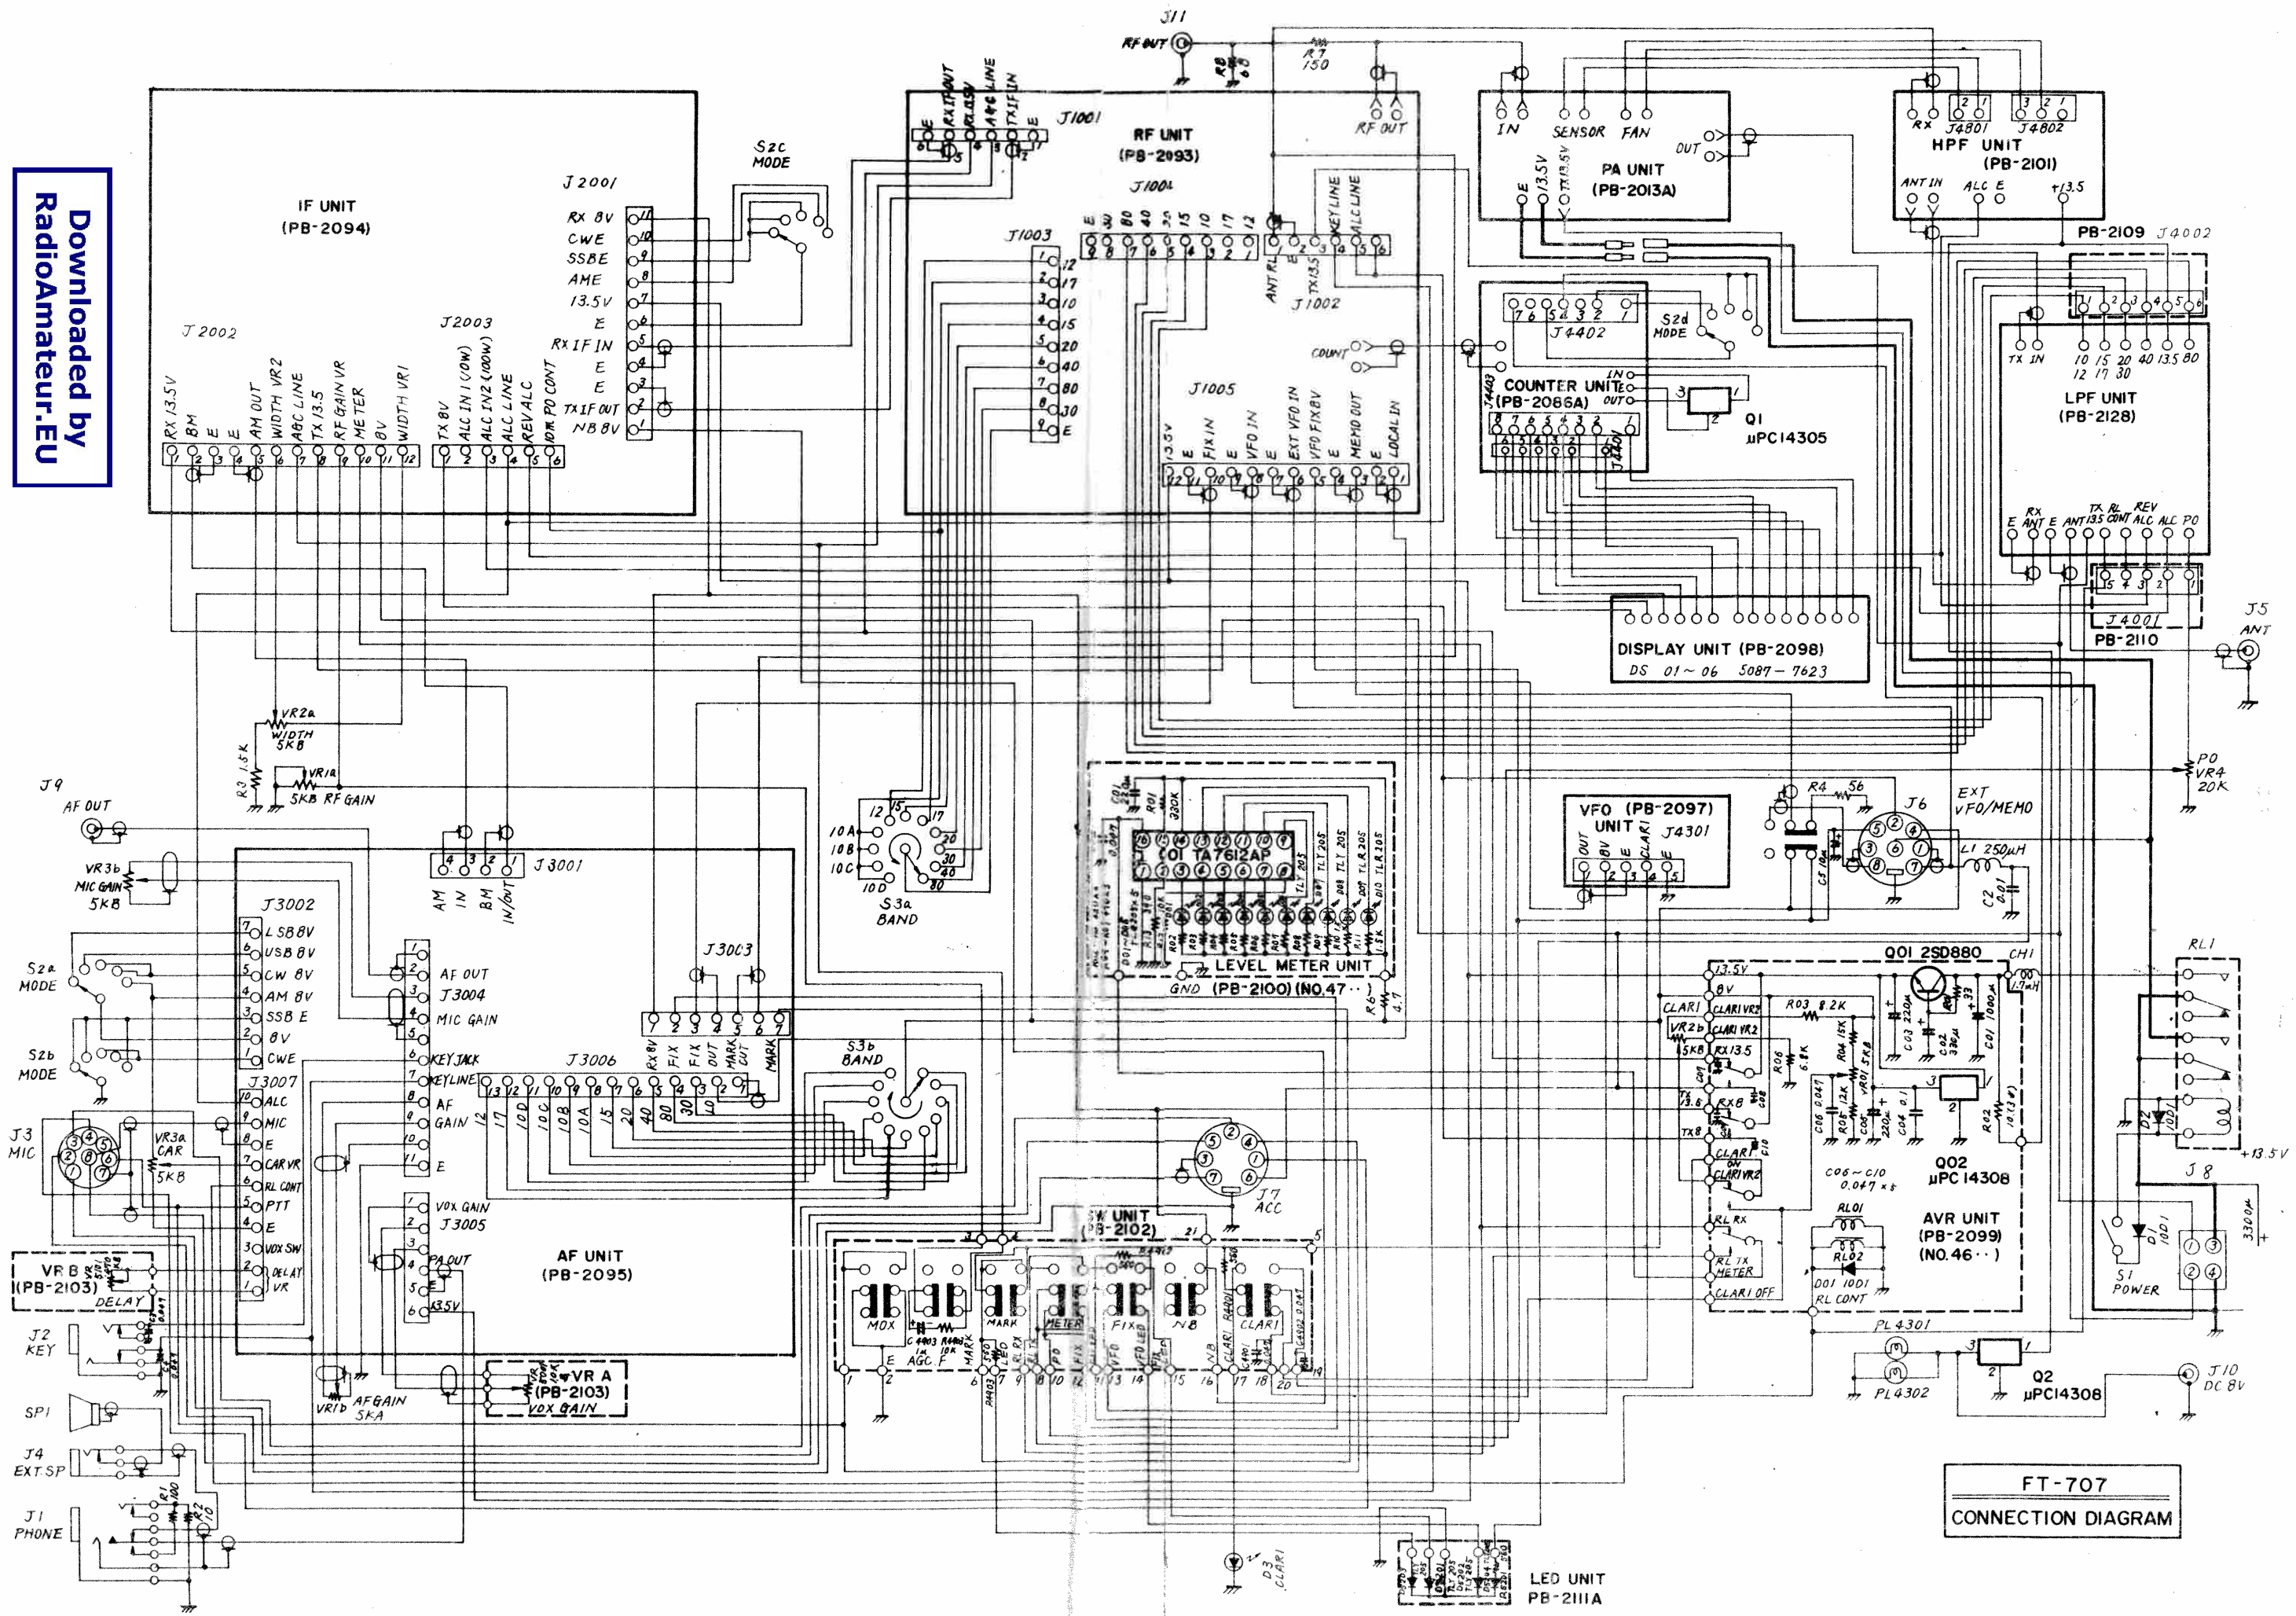

Downloaded by  
RadioAmateur.EU

FT-707  
CONNECTION DIAGRAM