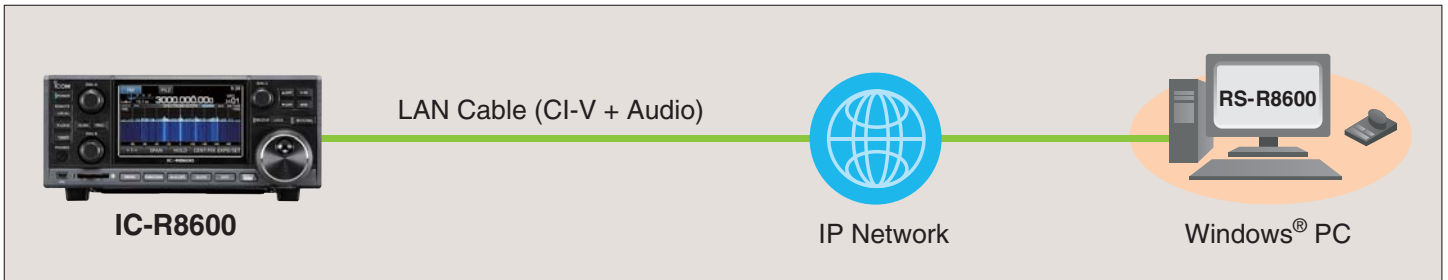

CONNECTION EXAMPLE

MINIMUM SYSTEM REQUIREMENTS

PC When only one receiver and one PC are connected.

Operating System	Windows® 10 (32 bit/64 bit) Windows® 8.1 (32 bit/64 bit) (Except for Windows® RT) Windows® 7 (32 bit/64 bit)
CPU	Pentium 4 1 GHz or better (A multicore CPU is recommended)
Memory	Windows® 10 (32 bit): 1 GB or more Windows® 10 (64 bit): 2 GB or more Windows® 8.1 (32 bit): 1 GB or more Windows® 8.1 (64 bit): 2 GB or more Windows® 7 (32 bit): 1 GB or more Windows® 7 (64 bit): 2 GB or more
Storage Space	70 MB or more of available storage space (The recording function will require additional space.)
Network Data Speed	Receiver Upload: 500 kbps or faster Download: 350 kbps or faster PC Upload: 350 kbps or faster Download: 500 kbps or faster (When the default audio quality is used)
Display Resolution	1024 x 600 pixels or more