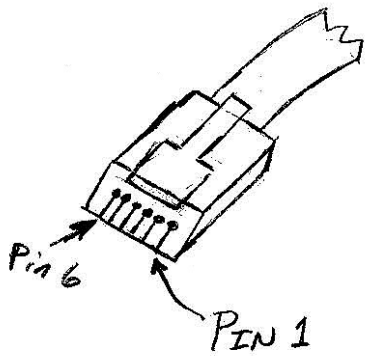

INTERFACE: PC-TO-KENWOOD TWO-WAY RADIO

(SIMILAR TO KPG-4)

- 1 - Power Supply
- 2 - PTT GND
- 3 - PTT
- 4 - MIC
- 5 - MIC GND
- 6 - HOOKSWITCH

26 JUNE 2001

K9MN