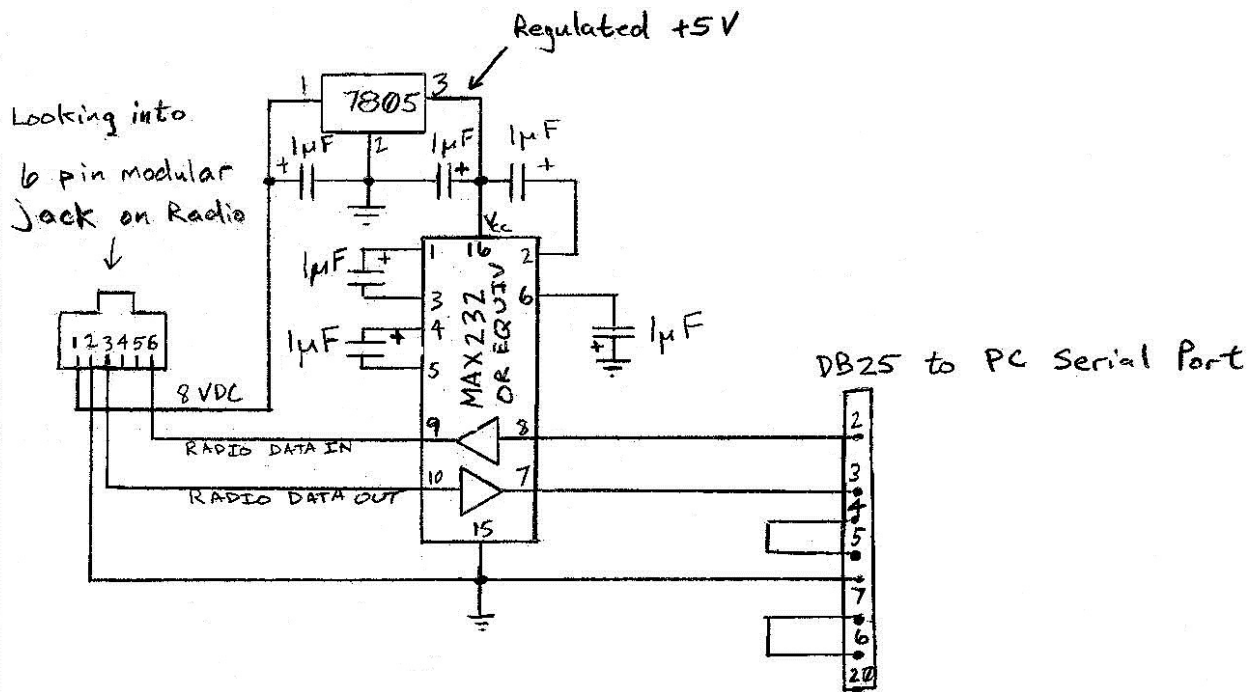

INTERFACE: PC-TO-KENWOOD TWO-WAY RADIO

(SIMILAR TO KPG-4)

- 1 - Power Supply
- 2 - PTT GND
- 3 - PTT
- 4 - MIC
- 5 - MIC GND
- 6 - HOOKSWITCH

26 JUNE 2001

K9MN