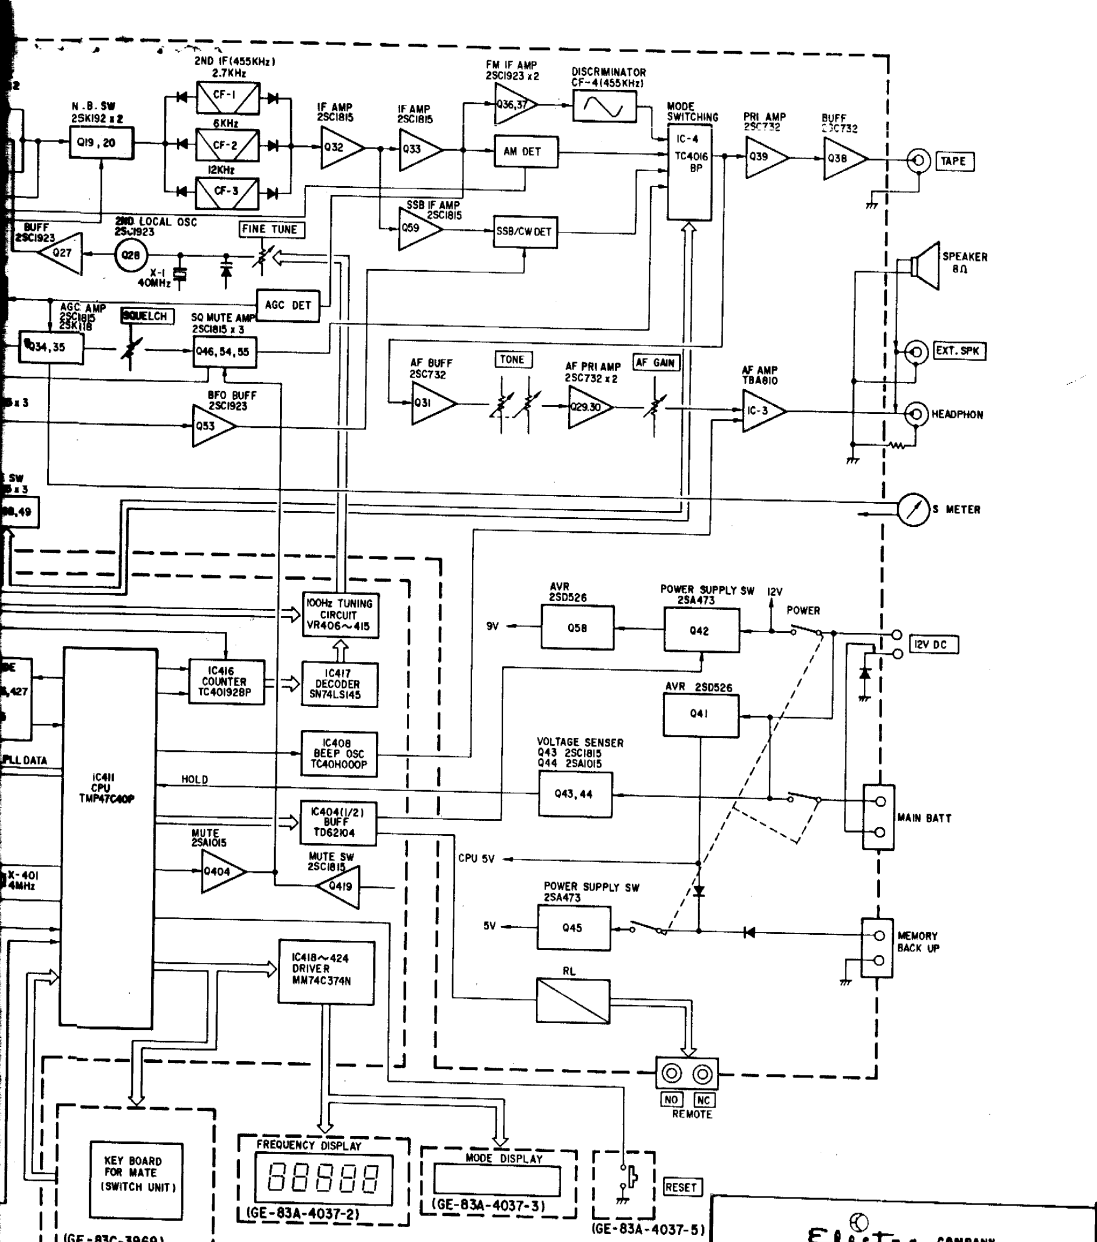

VCO UNIT (GE-83D-4036B)

(GE-83A-4037-4)

(GE-83C-3969)

**ELTRA COMPANY**  
 DIV. OF MASCO CORP. OF IND.  
 CUMBERLAND, IND. 40729

Title <b>DX 1000 Schematic</b>	
Part No. <b>ZAO 2744</b>	Rev.

**Electra COMPANY**  
 DIV OF MARCO CORP OF IND  
 CUMBERLAND IND 46729

Title <b>DX 1000 Schematic</b>	
Part No. <b>ZAO 2744</b>	Rev.

 <b>Electra COMPANY</b> DIV OF MASCO CORP OF IND CUMBERLAND IND 48719	
Title    DX 1000 Schematic	
Part No.    ZAO 2744	Rev.