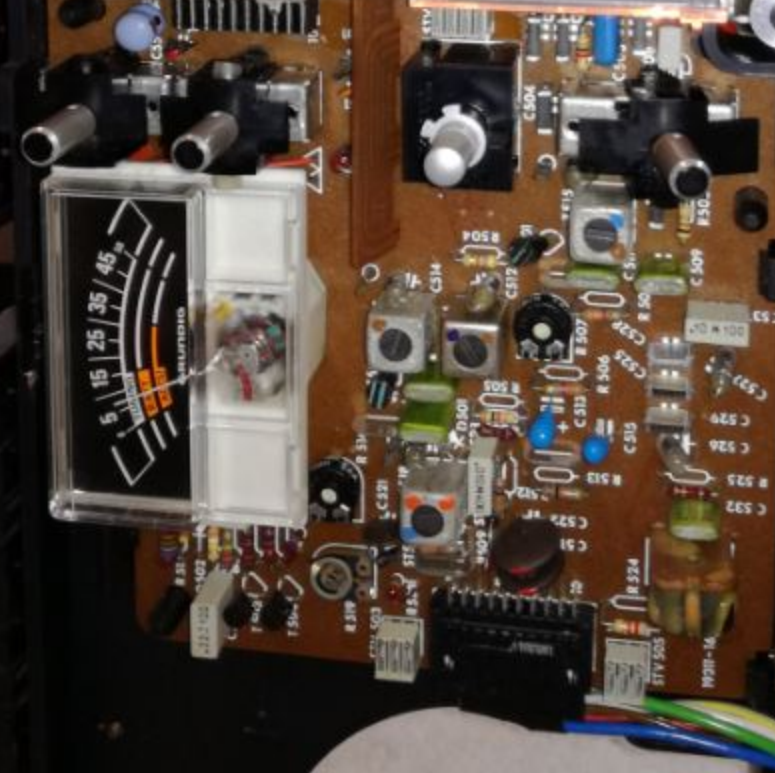

MHz • 88 90 92 94 96 98 100 102 104 106 108 MHz

FM

KANAL • 2 5 10 20 30 40 45 50 55

Made in Germany

LW • 150 175 200 250 300 350 400 kHz

MW 510 550 600 700 800 1000 1200 1400 1600kHz

SW1 1.6 1.8 2.0 2.25 2.5 2.75 3.0 3.25 3.5MHz

SW2 3.3 3.5 3.75 4.0 4.25 4.5 4.75 5.0 5.2MHz

058

99999

MHz 210 212 214 216 218 23

SW9 MHz 180 20 21 21.5m/Dm 22