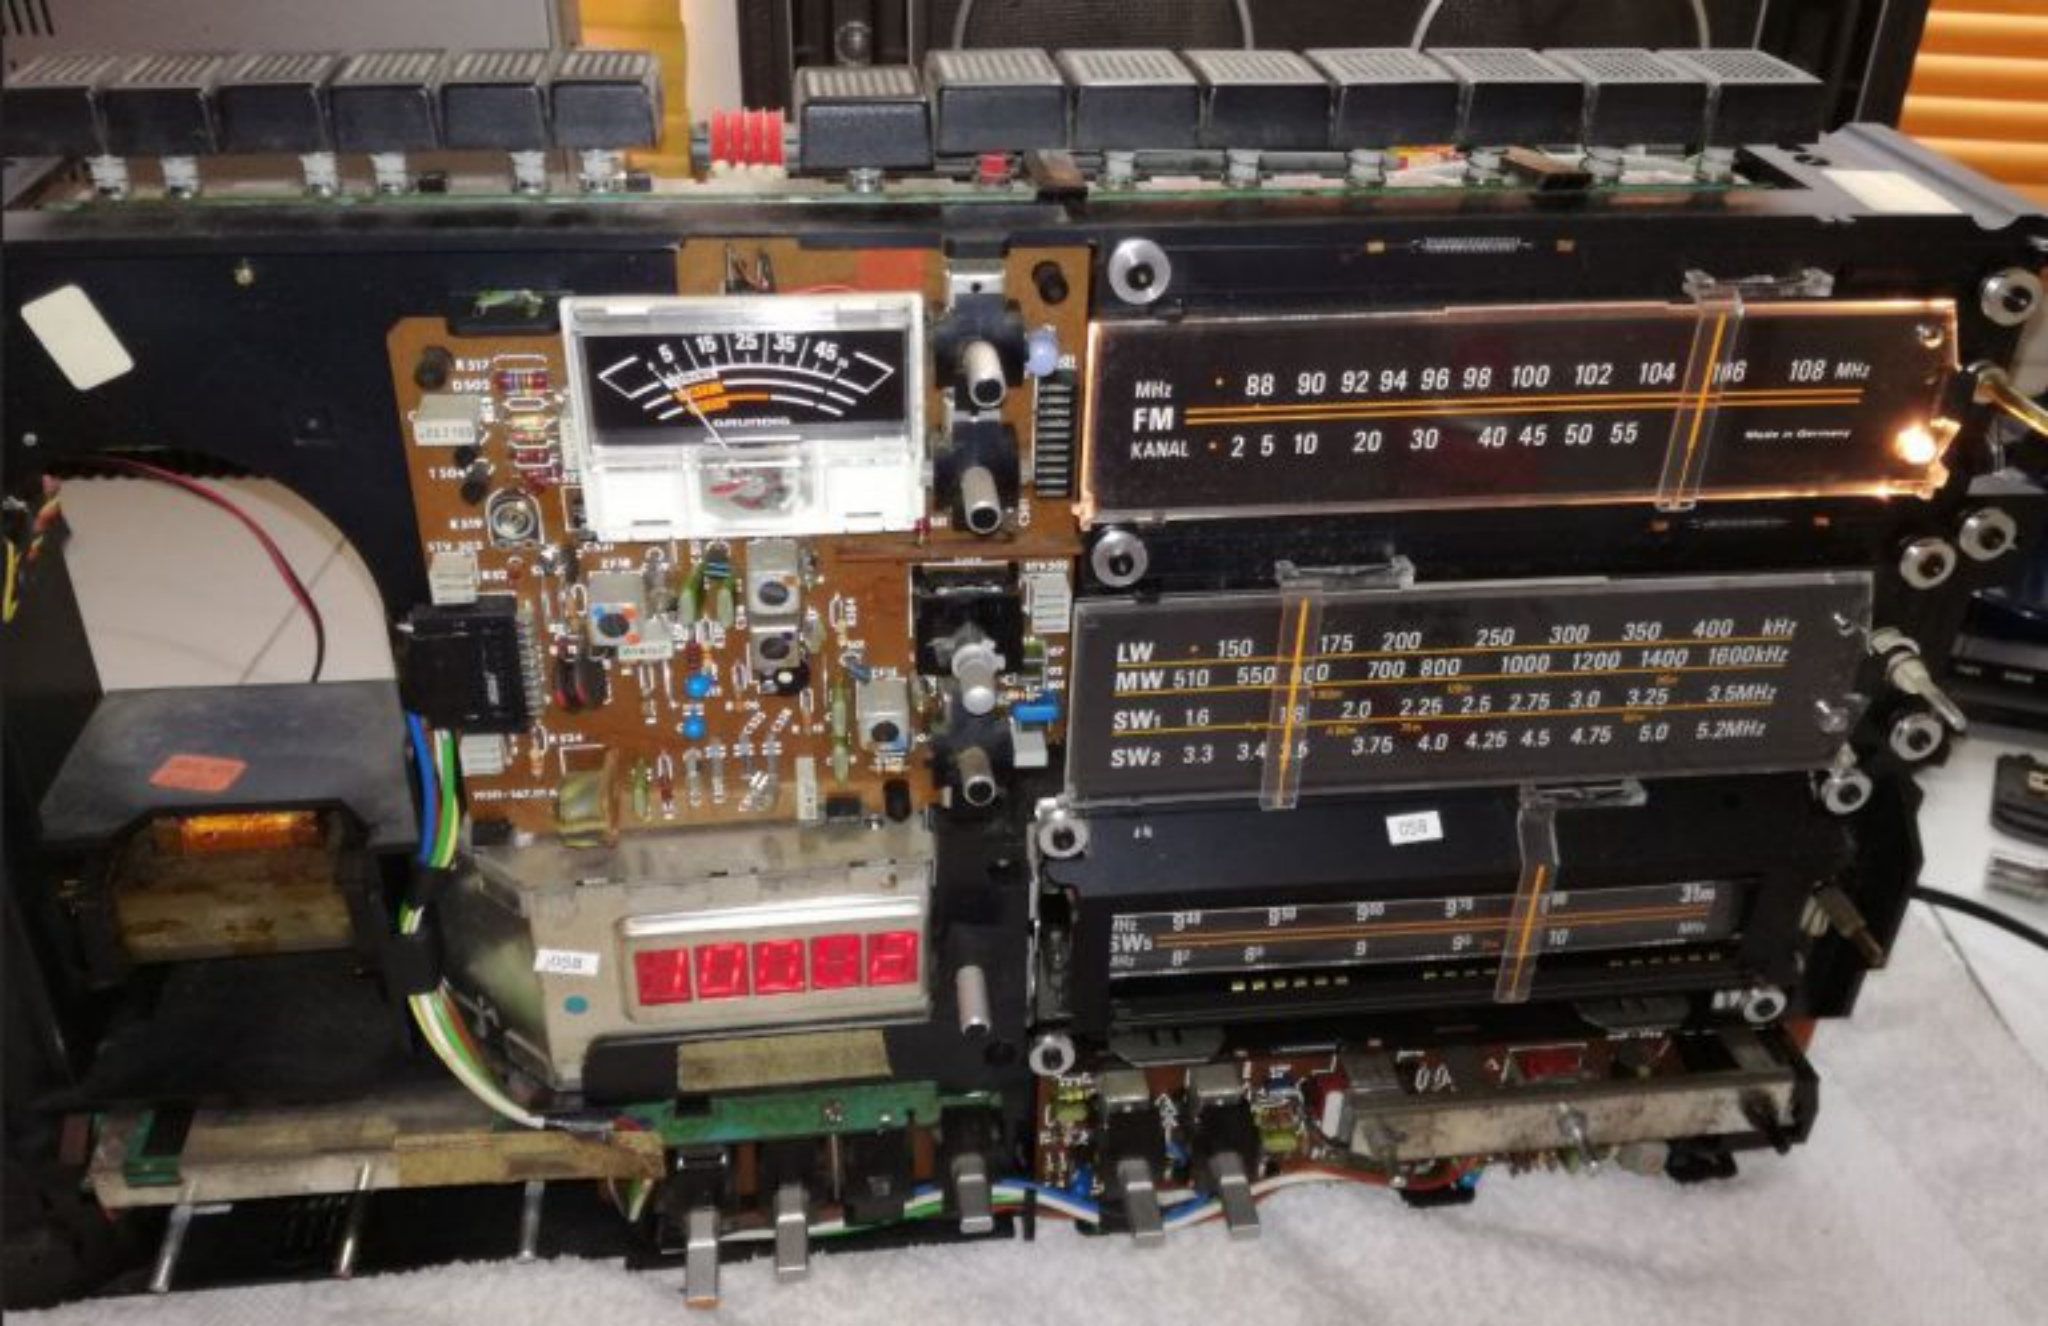

MHz	88	90	92	94	96	98	100	102	104	106	108	MHz
FM												
KANAL	2	5	10	20	30	40	45	50	55			Made in Germany

LW	150	175	200	250	300	350	400	kHz			
MW	510	550	600	700	800	1000	1200	1400	1600	kHz	
SW₁	1.6	1.8	2.0	2.25	2.5	2.75	3.0	3.25	3.5	MHz	
SW₂	3.3	3.4	3.5	3.75	4.0	4.25	4.5	4.75	5.0	5.2	MHz

100.0

MHz	9⁴⁸	9⁵⁰	9⁵⁰	9⁵⁴	9⁵⁸	10⁰⁰	10⁰⁰
SWs	8⁷	8⁷	9	9⁴	10	10	10