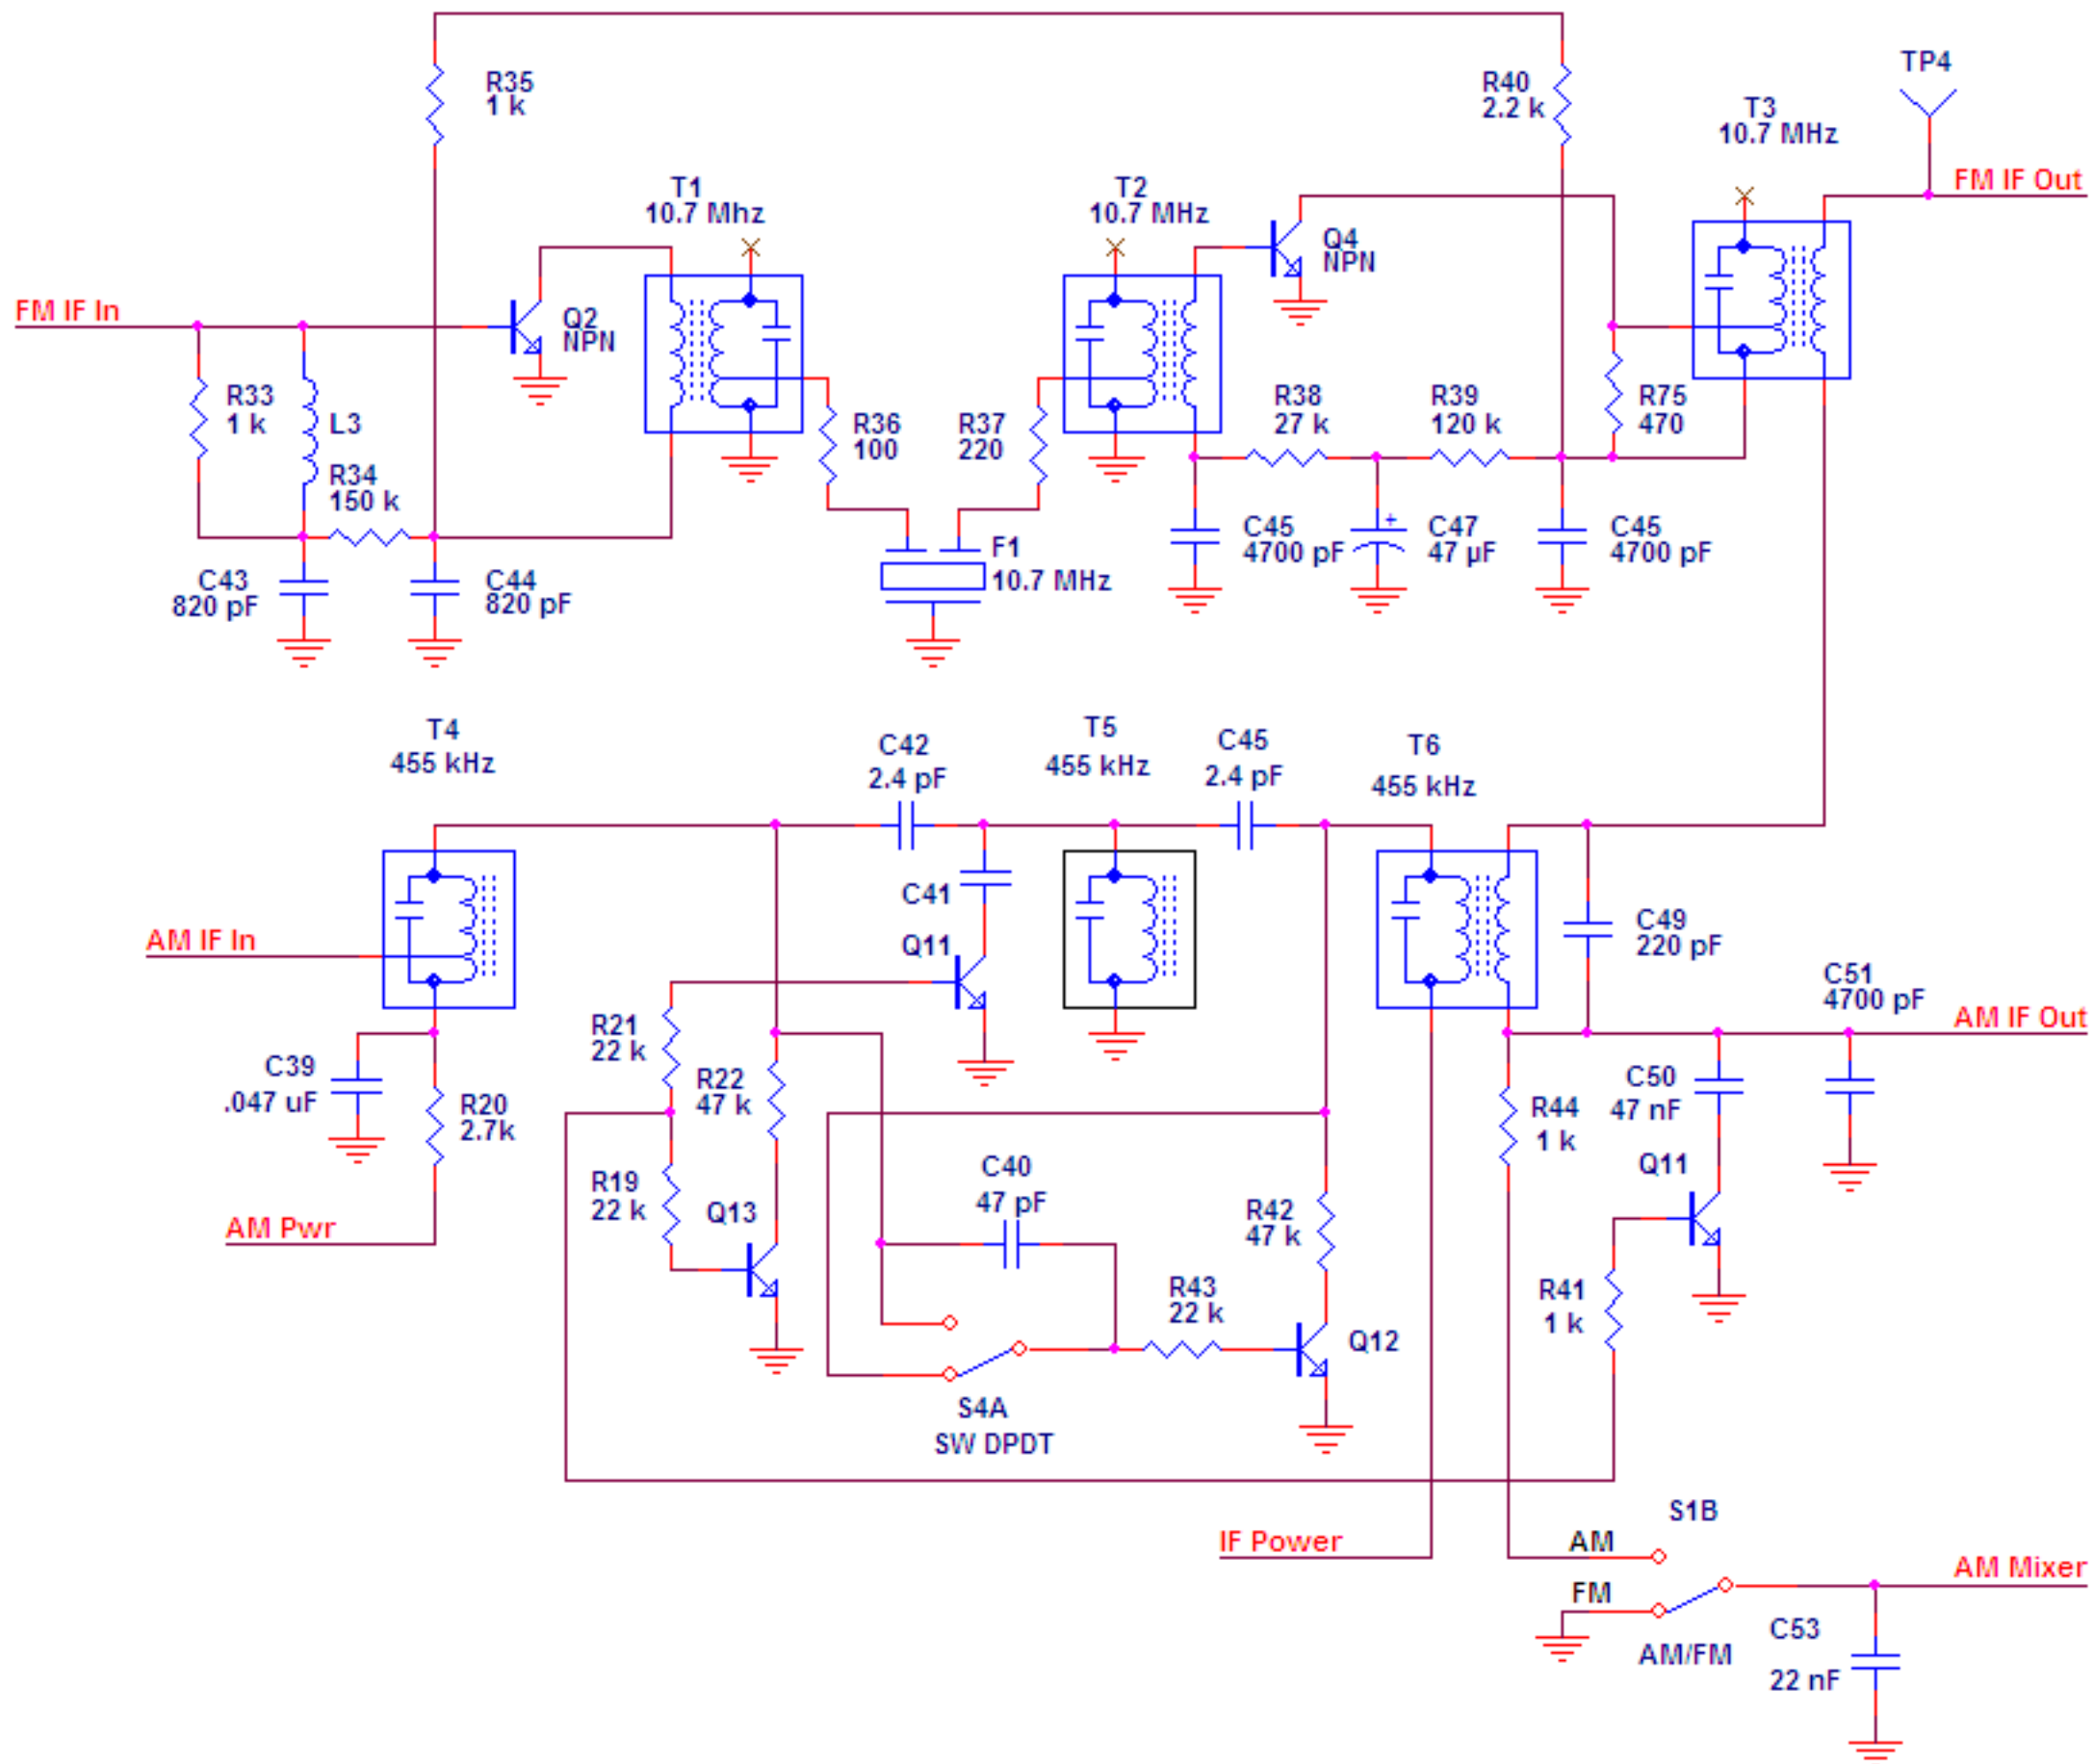

Tuning Voltage

R7

AM ANT

Tune

AM RF

FM IF1

FM RF

FM RF