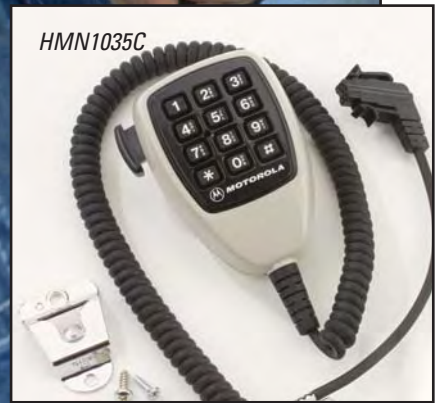

HMN3013A

HMN1035C