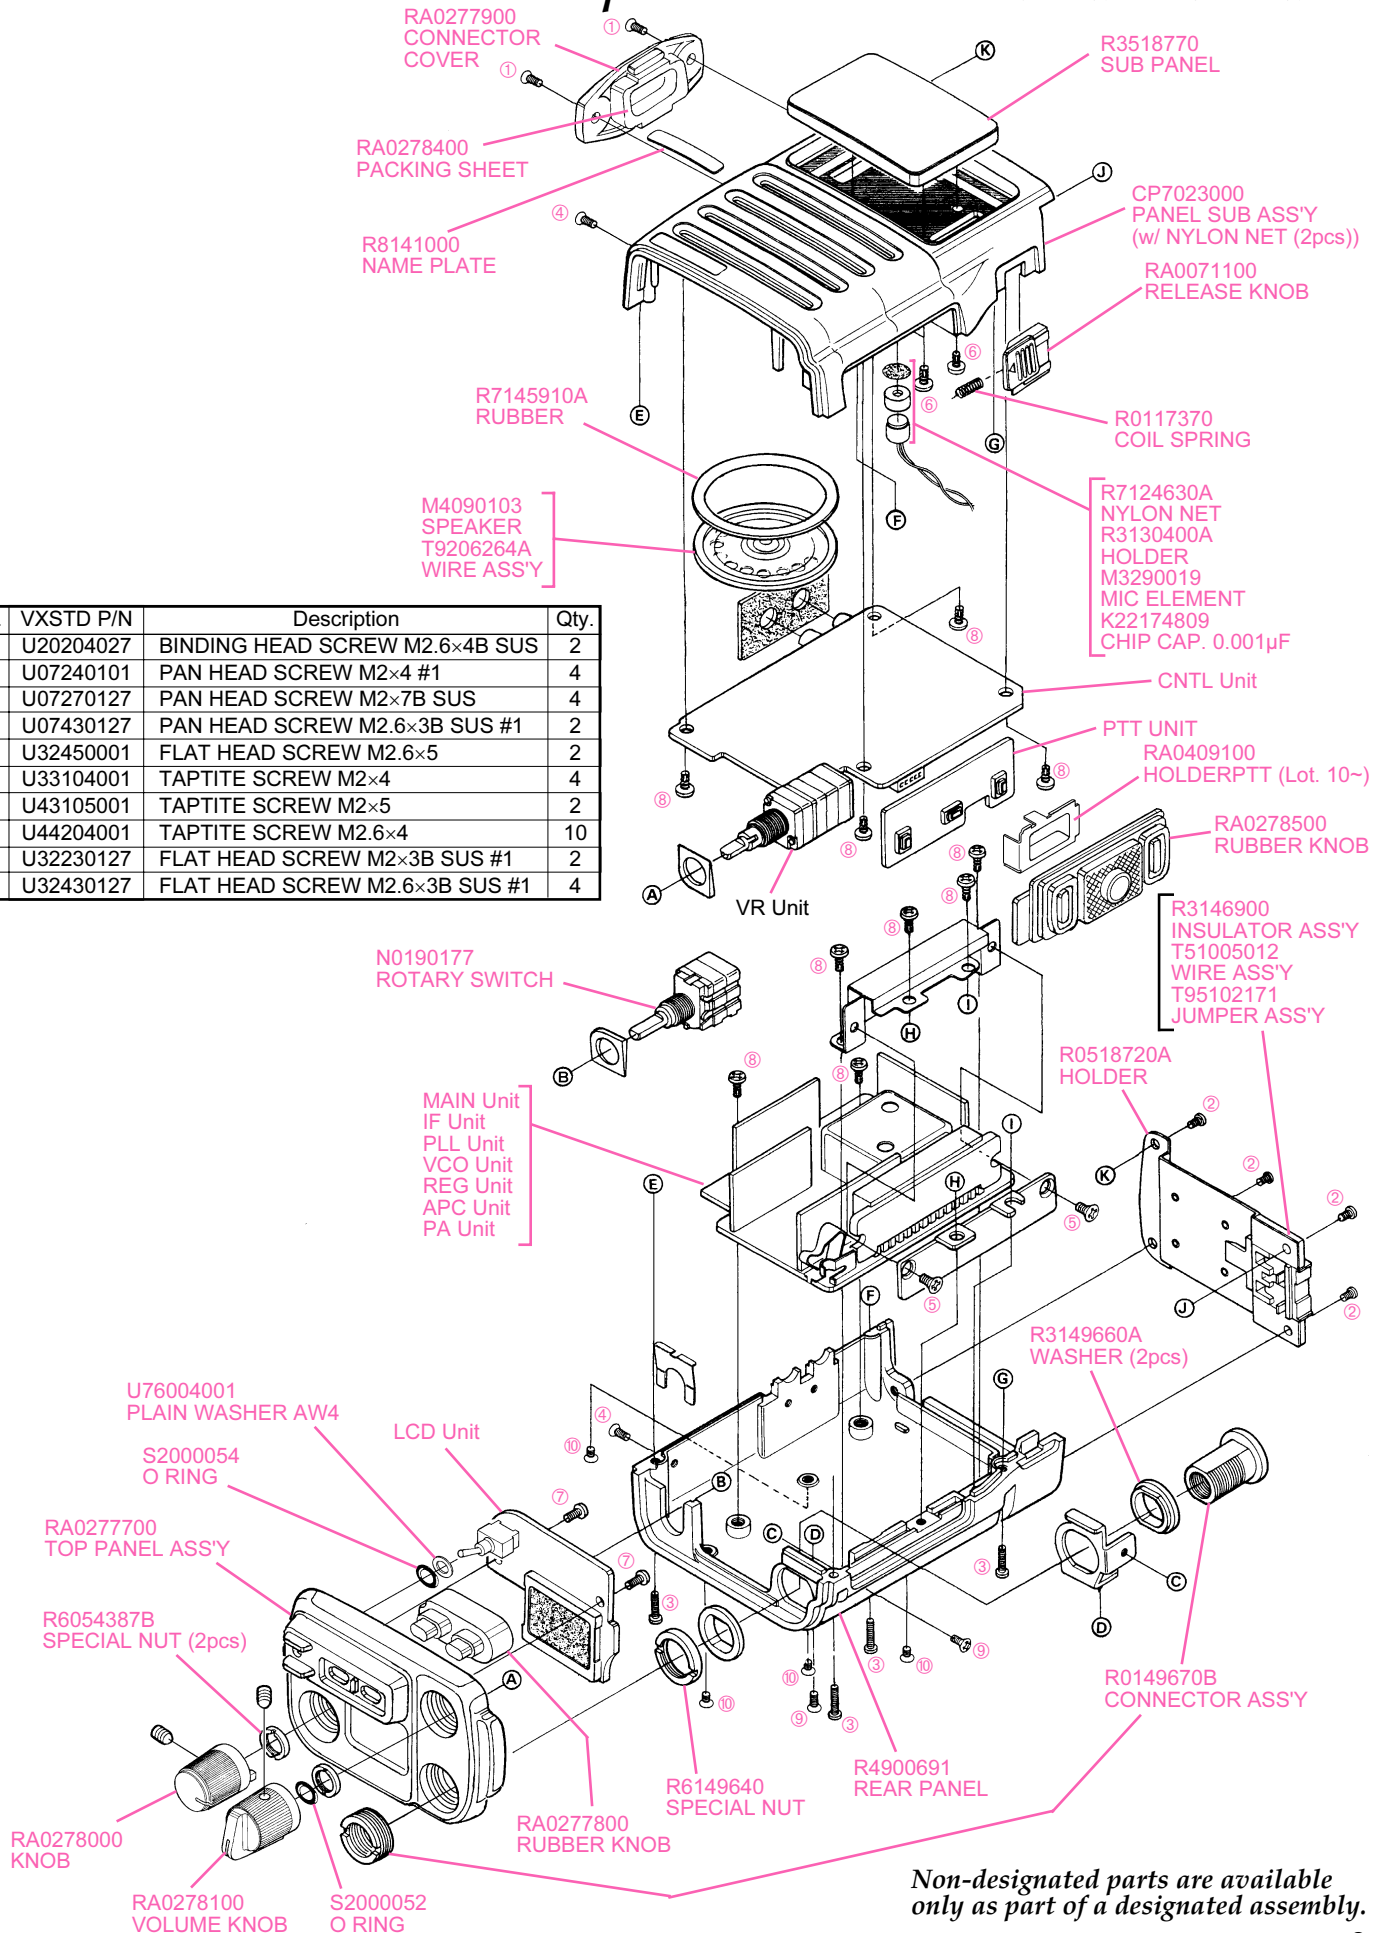

Exploded View & Miscellaneous Parts

No.	VXSTD P/N	Description	Qty.
①	U20204027	BINDING HEAD SCREW M2.6×4B SUS	2
②	U07240101	PAN HEAD SCREW M2×4 #1	4
③	U07270127	PAN HEAD SCREW M2×7B SUS	4
④	U07430127	PAN HEAD SCREW M2.6×3B SUS #1	2
⑤	U32450001	FLAT HEAD SCREW M2.6×5	2
⑥	U33104001	TAPTITE SCREW M2×4	4
⑦	U43105001	TAPTITE SCREW M2×5	2
⑧	U44204001	TAPTITE SCREW M2.6×4	10
⑨	U32230127	FLAT HEAD SCREW M2×3B SUS #1	2
⑩	U32430127	FLAT HEAD SCREW M2.6×3B SUS #1	4

Non-designated parts are available only as part of a designated assembly.