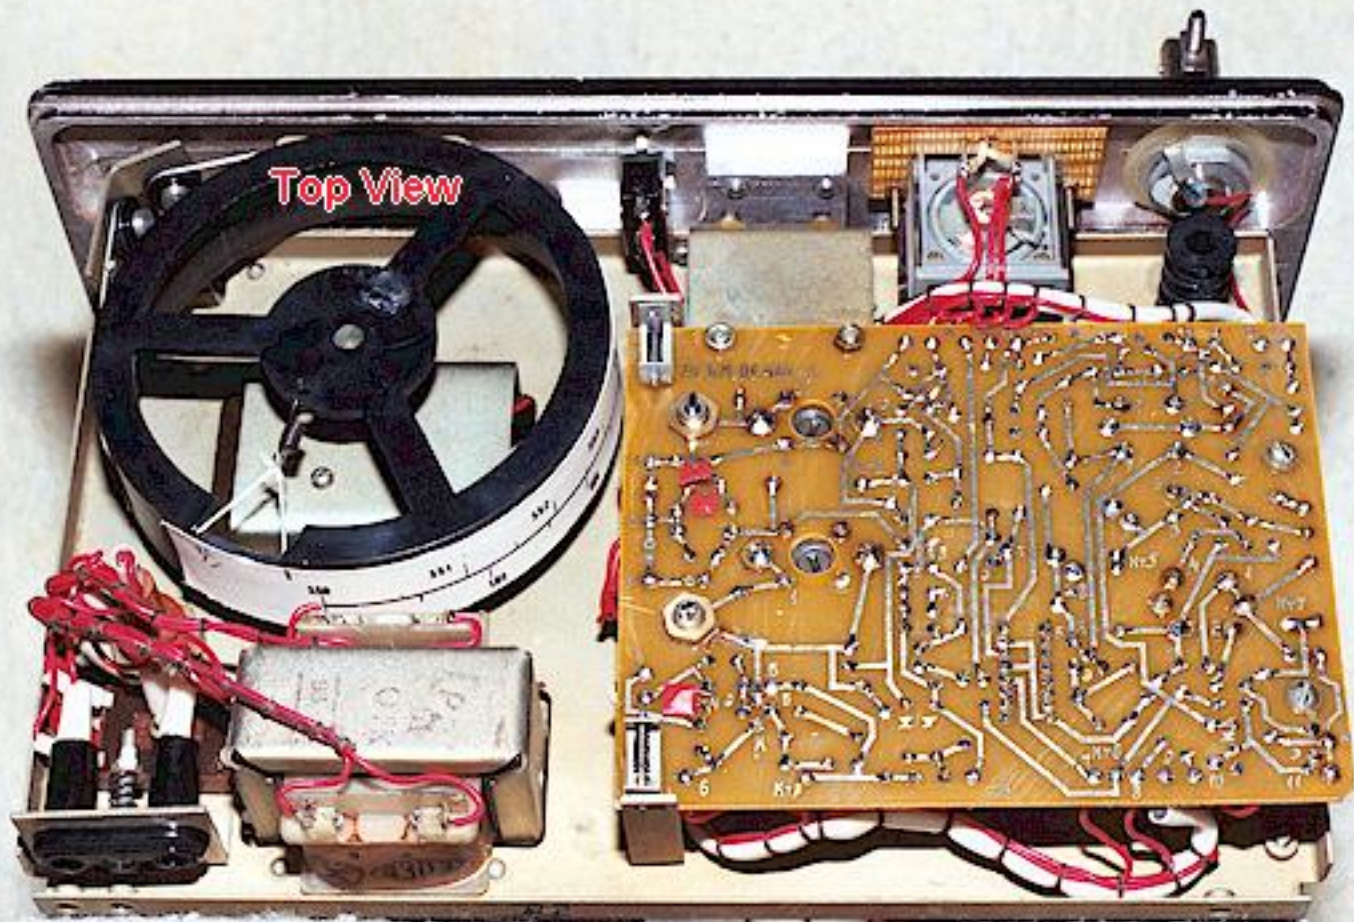

## Vinyl Carrying Satchel

Lavina M Accessories

What on earth is  
this linenboard  
panel for ??

Ground Stake ! -->

*Russian Lavina M Transceiver*

Key

Headphones

External 12V DC

Lavina M Transceiver, Bottom View

RF OUT

19

RF pick off circuit (to meter)

PC6M.DI.701

RF PA  
KT626A

Tuning Condenser

Power Supply Board