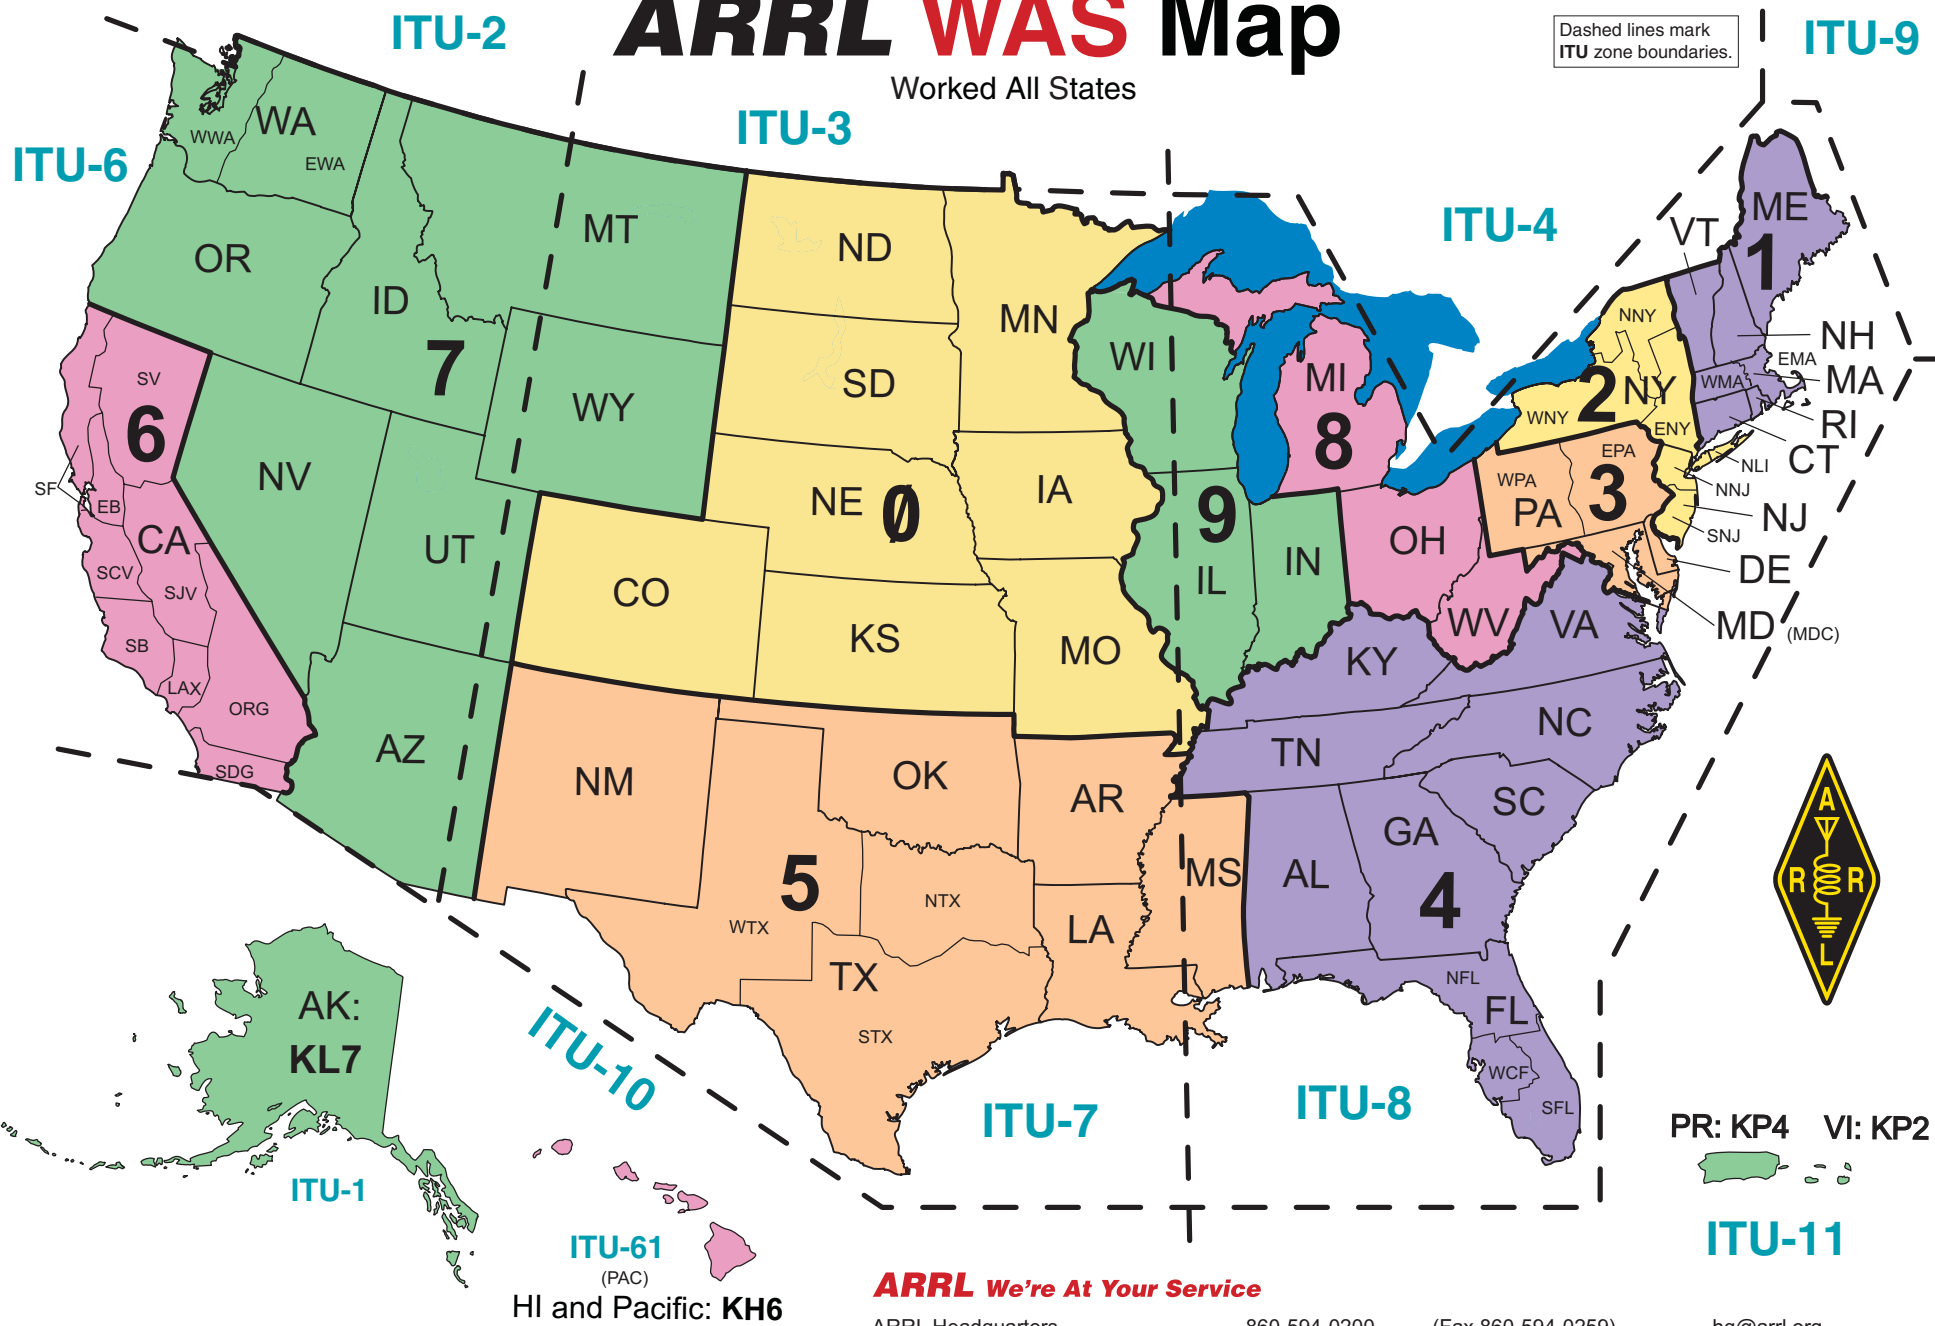

ARRL WAS Map

Worked All States

Dashed lines mark ITU zone boundaries.

ARRL The national association for AMATEUR RADIO

Copyright © 2005 by the American Radio Relay League, Inc All Rights Reserved. rev 11-09