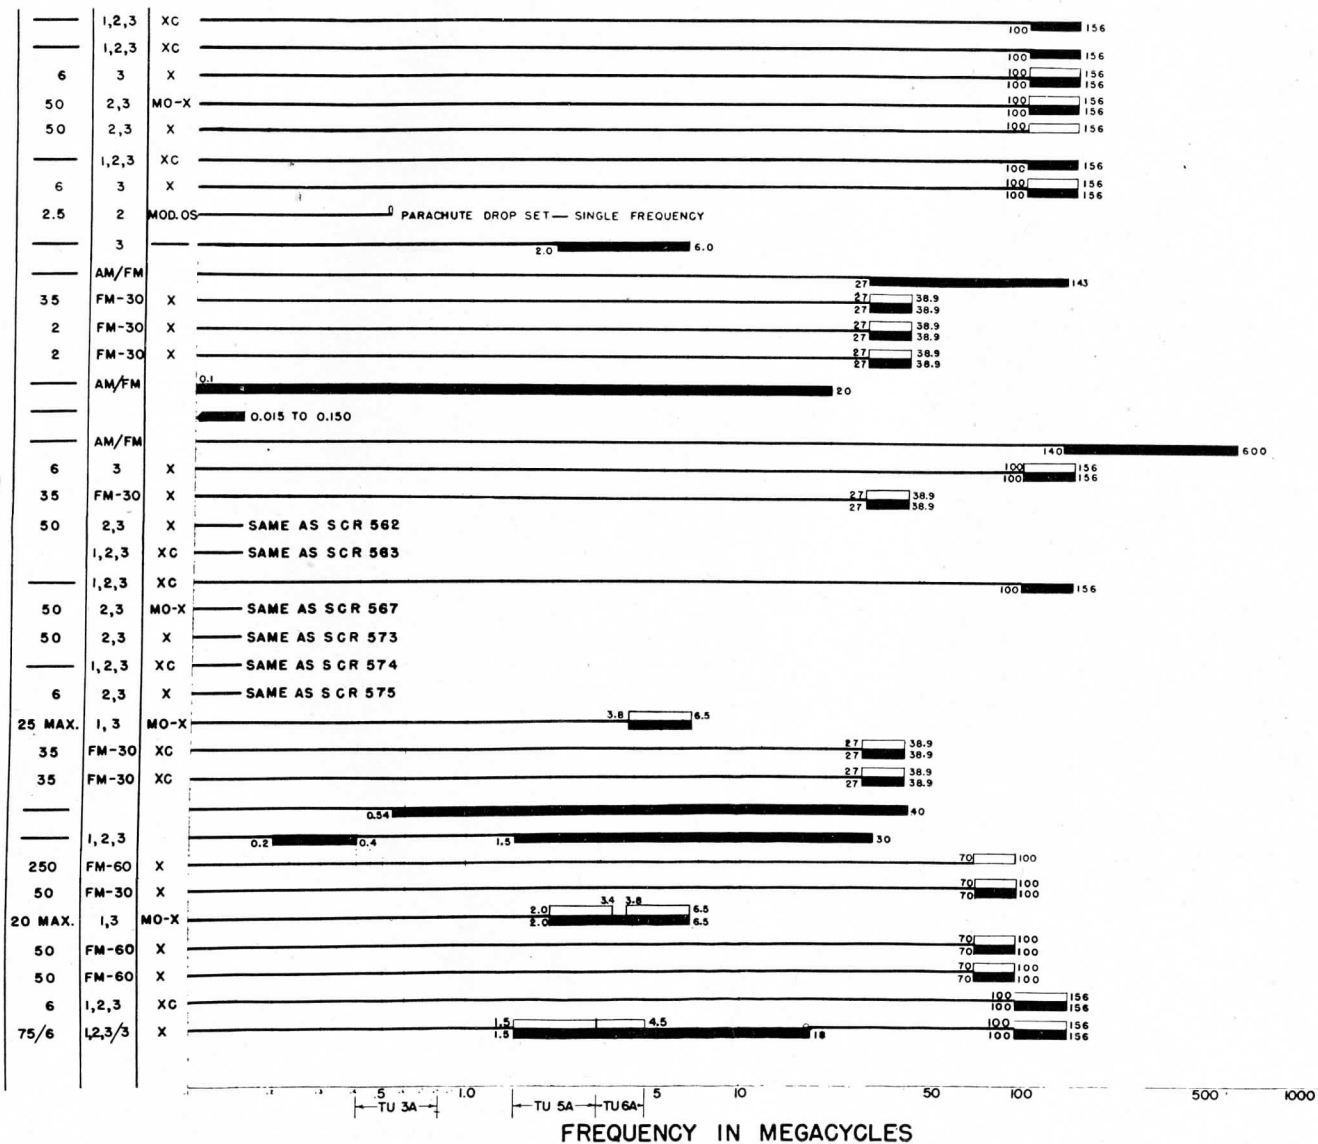

ARMY SERVICE FORCES
OFFICE OF THE CHIEF SIGNAL OFFICER
WASHINGTON 25, D.C.

FREQUENCY COVERAGE TACTICAL RADIO SETS

SPSOL 440210

- LEGEND**
- ∞ AIRBORNE
 - LS LIMITED STANDARD
 - AM AMPLITUDE MODULATION
 - FM-30 FREQUENCY MODULATION (BAND WIDTH, 30 KC)
 - CONT. CONTROL (TYPE OF)
 - EMIS. EMISSION (TYPE OF)
 - MAX. MAXIMUM
 - MO MASTER OSCILLATOR
 - X CRYSTAL
 - XC CRYSTAL CALIBRATOR
 - MOD. OS. MODULATED OSCILLATOR (TONE MODULATION)
 - TU TUNING UNIT
 - SS SUBSTITUTE STANDARD

564
565
566
567
573
574
575
578
593
607
608
609
610
612
614
616
624
628
632
633
634
637
643
644
645
694
808
828
AN
GRR-2 SS
AN
GRR-3 LS
AN
TRA-1
AN
TRC-1
AN
TRC-2
AN
TRC-3
AN
TRC-4
AN
GRC-2
AN
VRC-1

FREQUENCY IN MEGACYCLES