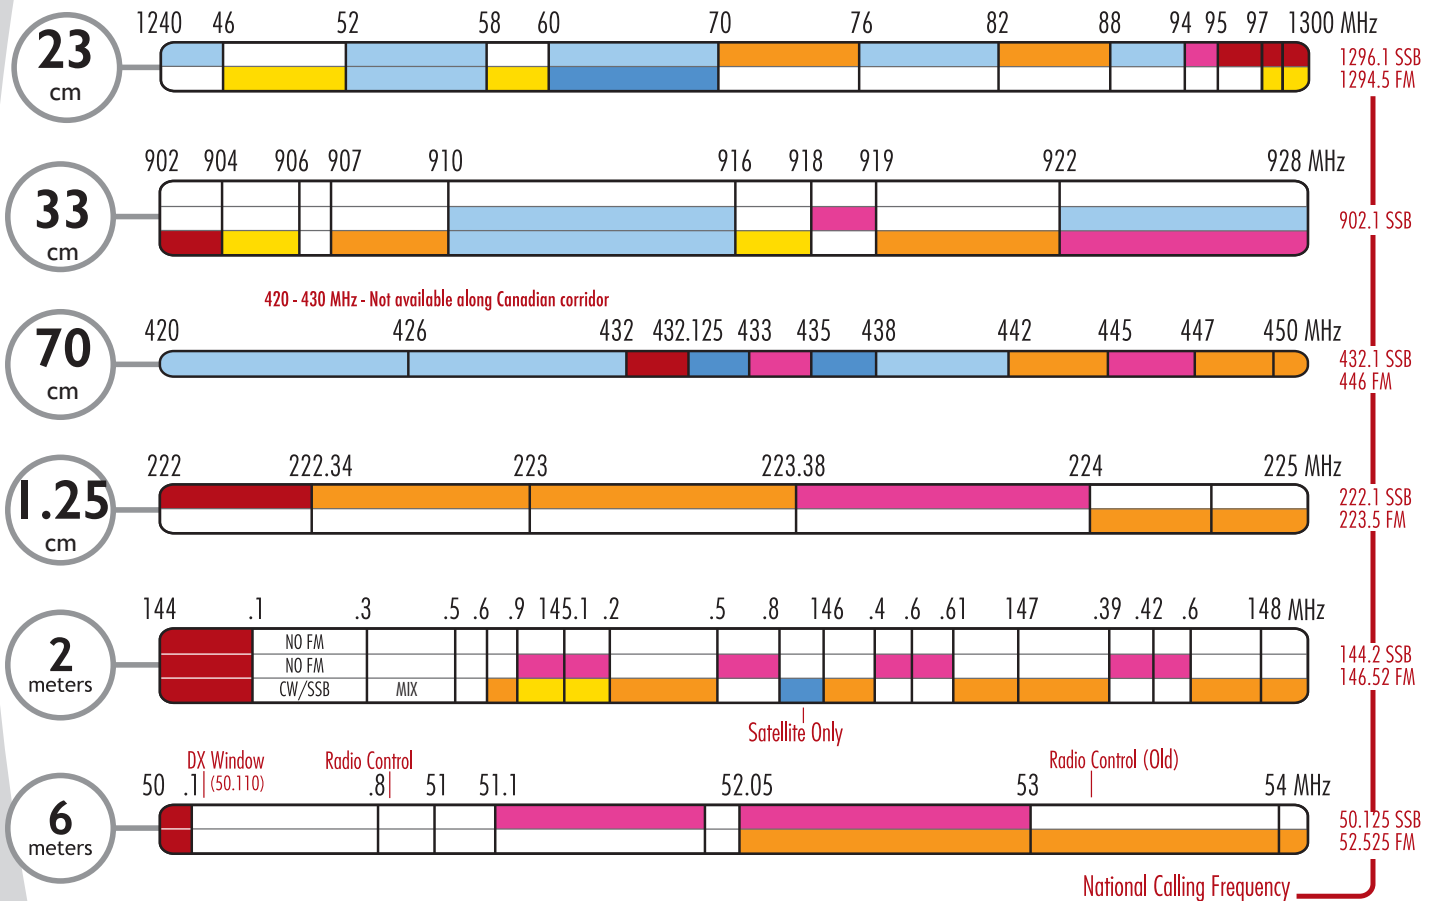

U.S.A. Amateur Radio UHF/VHF Band Plan

- Amateur TV Fast Scan
- Satellite
- CW & Weak Signal (No FM)
- Digital
- FM Simplex
- SSB
- FM Repeater

U.S.A. Amateur Radio HF Band Plan

- Extra Voice - CW - Image
- Advanced Voice - CW - Image
- General Voice - CW - Image
- CW - RTTY - DATA
- Novice / Technician - CW
- Novice / Technician - Voice
- No Privileges

E Extra A Advanced G General
* Novice and Technician

Under restructuring, all Advanced license classes retain their operating privileges.

¹ Effective Date for 2,200 and 630 meters to be announced. Amateurs cannot use these frequencies until 30 days after the Report and Order is published in the Federal Register and the final procedures for registering stations with the Utilities Telecoms Council (UTC) have been approved and announced. At the time of this printing the Report and Order had not been published and the UTC online registration site is not yet available.