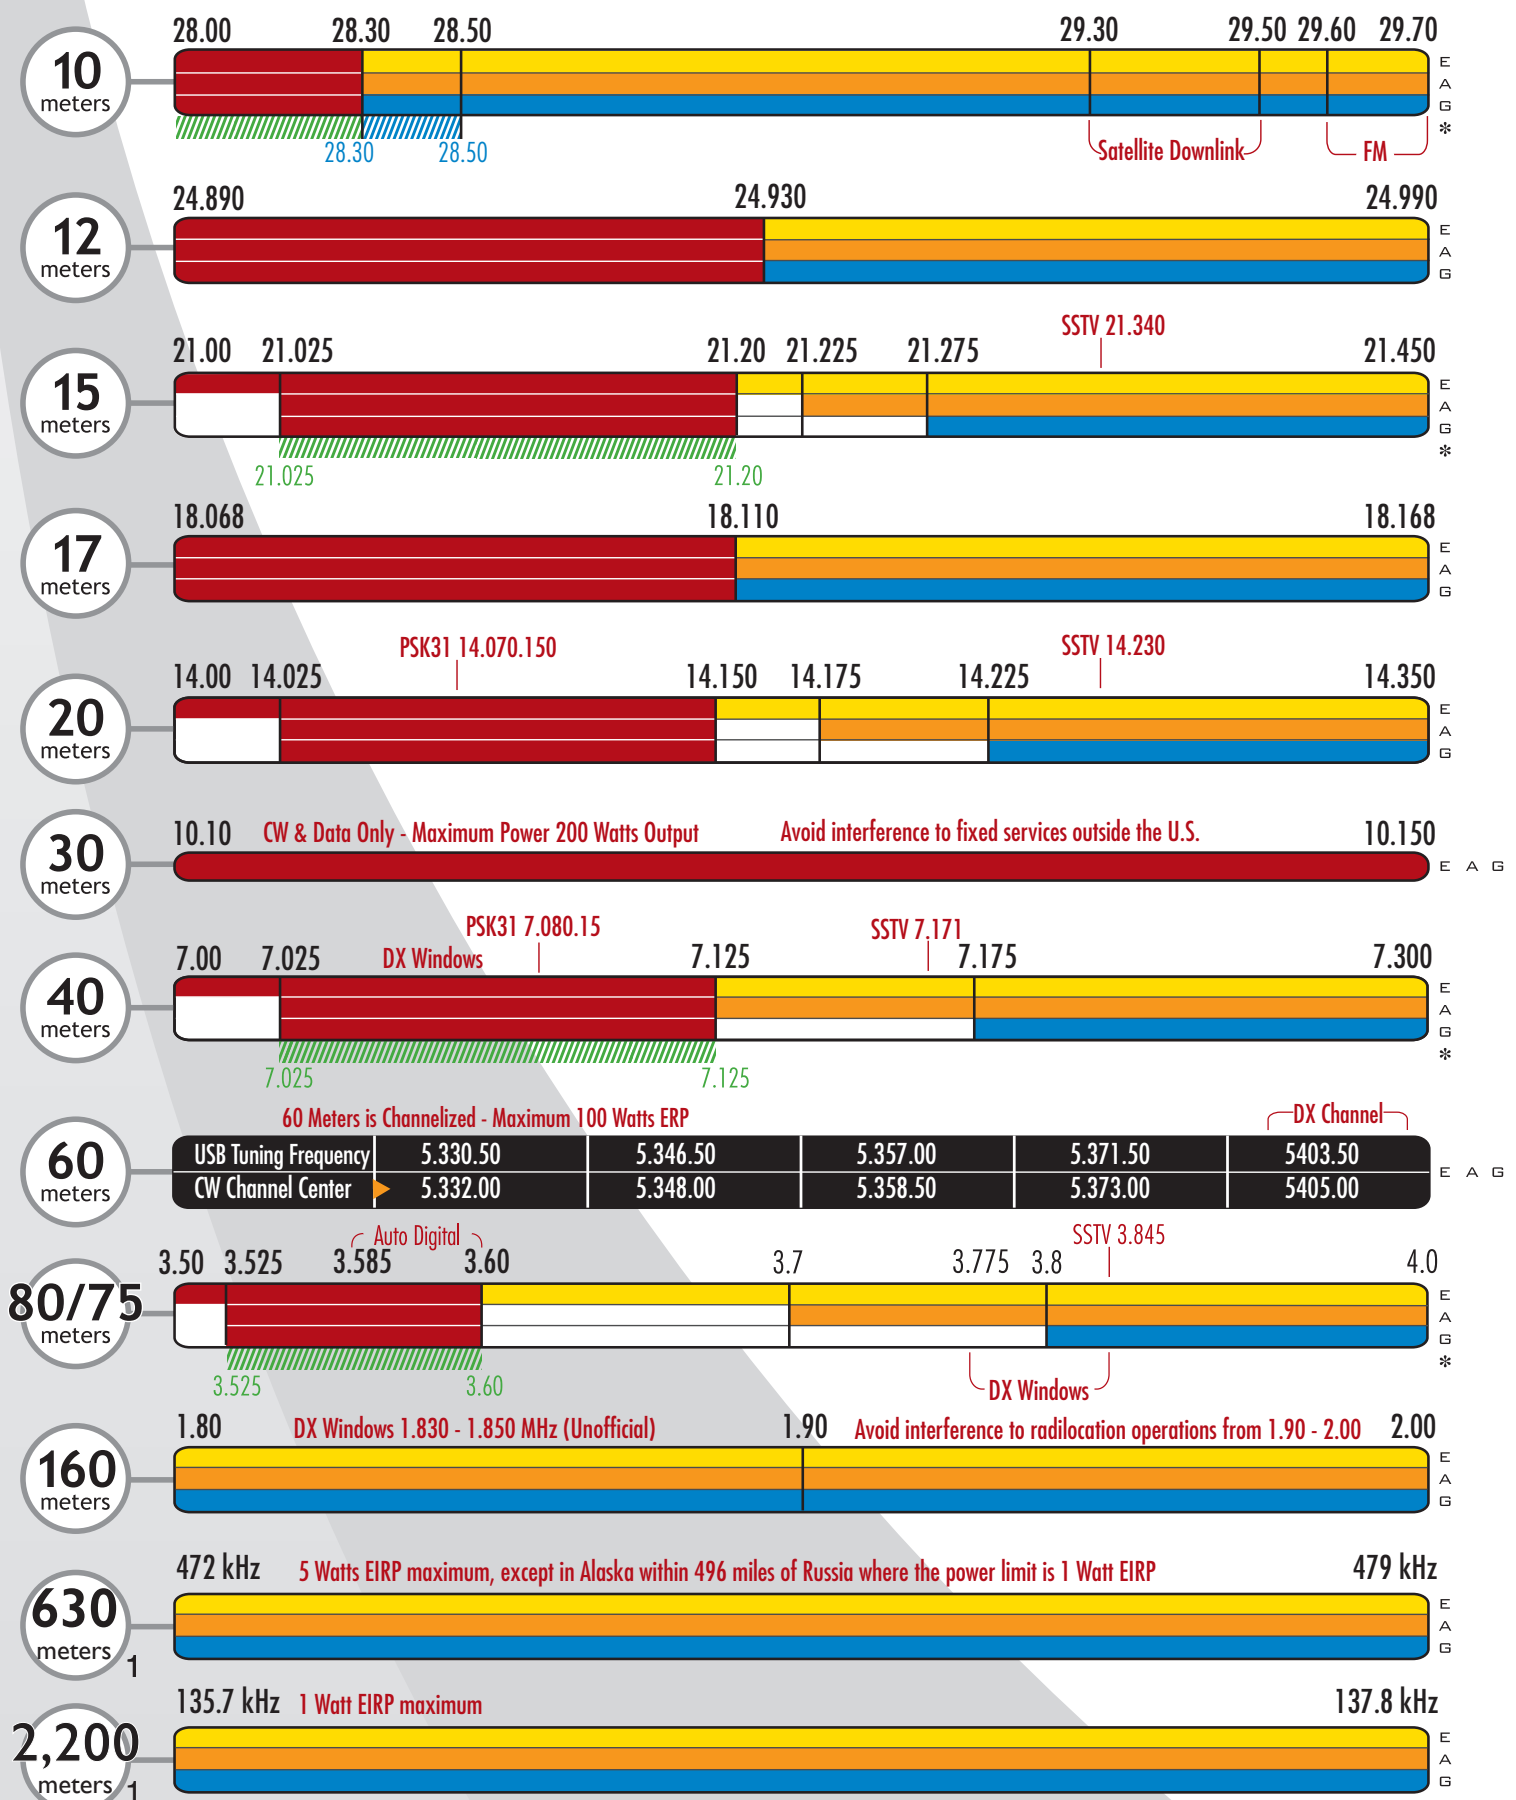

U.S.A. Amateur Radio UHF/VHF Band Plan

- Amateur TV Fast Scan
- Satellite
- CW & Weak Signal (No FM)
- Digital
- FM Simplex
- SSB
- FM Repeater

U.S.A. Amateur Radio HF Band Plan

- Extra Voice - CW - Image
- Advanced Voice - CW - Image
- General Voice - CW - Image
- CW - RTTY - DATA
- Novice / Technician - CW
- Novice / Technician - Voice
- No Privileges

E Extra A Advanced G General
* Novice and Technician

Under restructuring, all Advanced license classes retain their operating privileges.

¹ Effective Date for 2,200 and 630 meters to be announced. Amateurs cannot use these frequencies until 30 days after the Report and Order is published in the Federal Register and the final procedures for registering stations with the Utilities Telecoms Council (UTC) have been approved and announced. At the time of this printing the Report and Order had not been published and the UTC online registration site is not yet available.