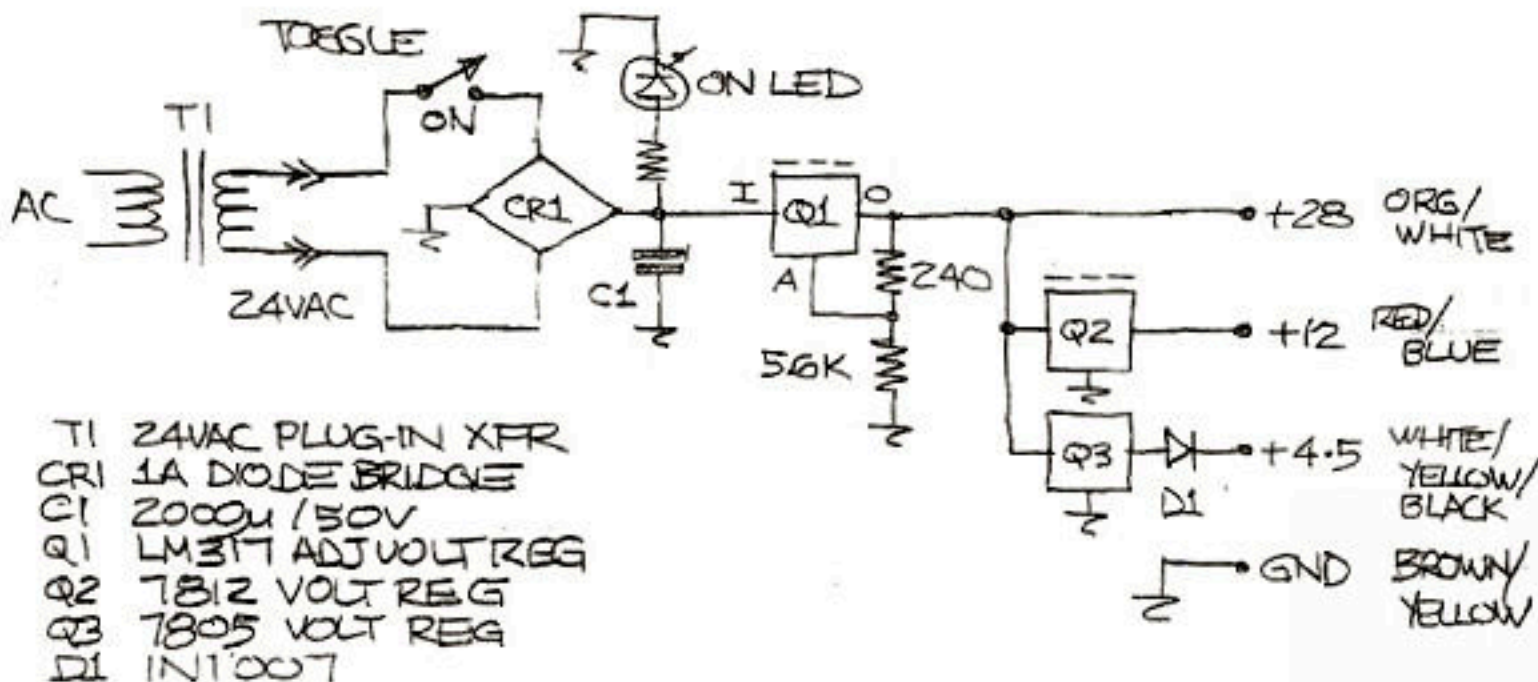

DELCO 5300A POWER SUPPLY

5300A
TOP
VIEW

CRYSTALS CH2 3535 (CW)
CH3 3820 (AM)