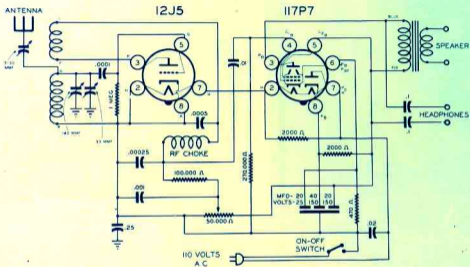

Allied Radio
CORPORATION

"Knight 2 Tube Ocean Hopper"

SCHEMATIC DIAGRAM
2 TUBE OCEAN HOPPER

KB8TAD