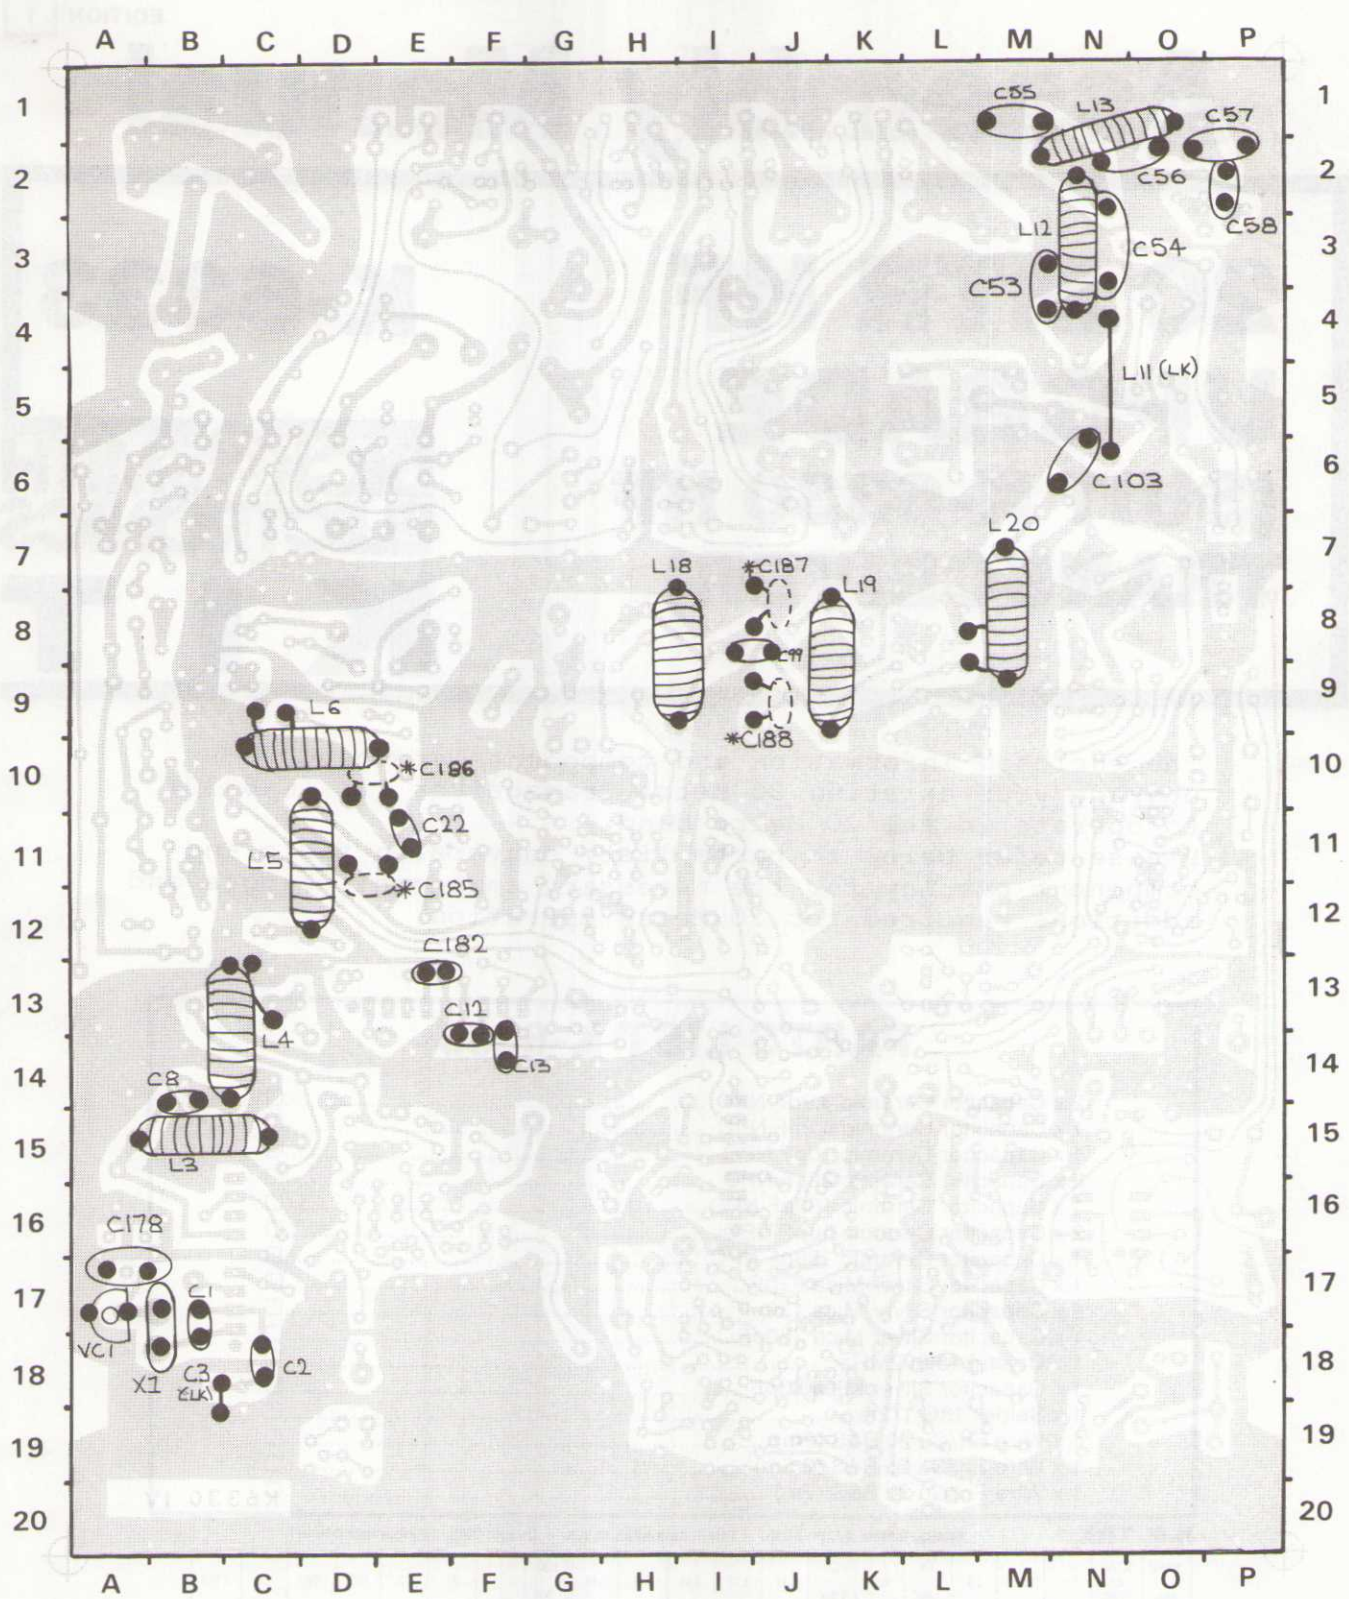

* NOTE-These Components are located Under the Board

STORE LOCATIONS

Australia

ACT

VIC

SA

WA

Fort & Commerce Streets
1795 Great North Road
Victoria Road & Bealey Avenue
Norse & Stafford Streets
450 Angelsea Street
440 Cuba Street, Alicestown
Cnr Khyber Pass & Park Rds
26 East Tamaki Road

New Zealand

TAS

Shop 40A, Lower Level
Cat & Fiddle Arcade
17 Stuart Hwy

Auckland City (07) 38 9975
Avondale (09) 88 6696
Christchurch (03) 50 405
Dunedin (024) 74 1096
Hamilton (071) 39 4490
Lower Hutt (04) 64 2022
Newmarket (09) 396 495
Papatoetoe (09) 278 2355

USA

16 Lynchey Place
289 Cameron Road
154 Featherston Street

Porirua (09) 37 6654
Tauranga (075) 87 071
Wellington (04) 73 9858

Berkeley, Calif (415) 486 0755
Los Angeles, Calif (213) 474 9628
Redwood City, Calif (415) 368 8844
San Jose, Calif (408) 241 2266

2474 Shattuck Avenue
1830 Westwood Boulevard
900 Convention Way
4980 Stevens Creek Boulevard

ZA9684