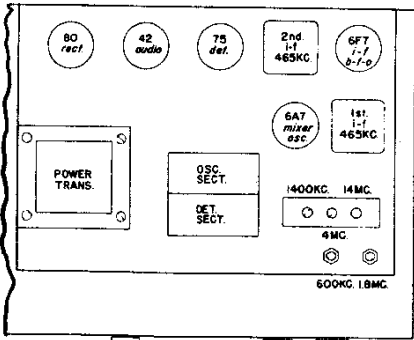

I.F. PEAK 465 KC

ALIGNMENT FREQUENCIES

BAND	TRIMMERS	PADDERS
1	1400 KC	600 KC
2	4000 KC	1800 KC
3	14000 KC	NONE

CONVENTIONAL ALIGNMENT - SEE SPECIAL SECTION

The 1936 Sky-Buddy receiver is a three band receiver tuning the frequencies as follows:

- No. 1 Band - 1680 KC to 545 KC
- No. 2 Band - 1680 KC to 5.5 MC
- No. 3 Band - 5.5 MC to 16 MC

It includes three sets of antenna coils and three oscillator coils.

BOTTOM VIEW

TOP VIEW

HALLICRAFTERS, INC.