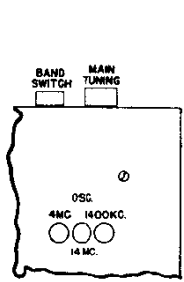

I.F. PEAK 465 KC

ALIGNMENT FREQUENCIES

BAND	TRIMMERS	PADDERS
1	1400 KC	600 KC
2	4000 KC	1800 KC
3	14000 KC	NONE

CONVENTIONAL ALIGNMENT - SEE SPECIAL SECTION

The 1936 Sky-Buddy receiver is a three band receiver tuning the frequencies as follows:

- No. 1 Band - 1680 KC to 545 KC
- No. 2 Band - 1680 KC to 5.5 MC
- No. 3 Band - 5.5 MC to 16 MC

It includes three sets of antenna coils and three oscillator coils.

BOTTOM VIEW

TOP VIEW

HALLICRAFTERS, INC.