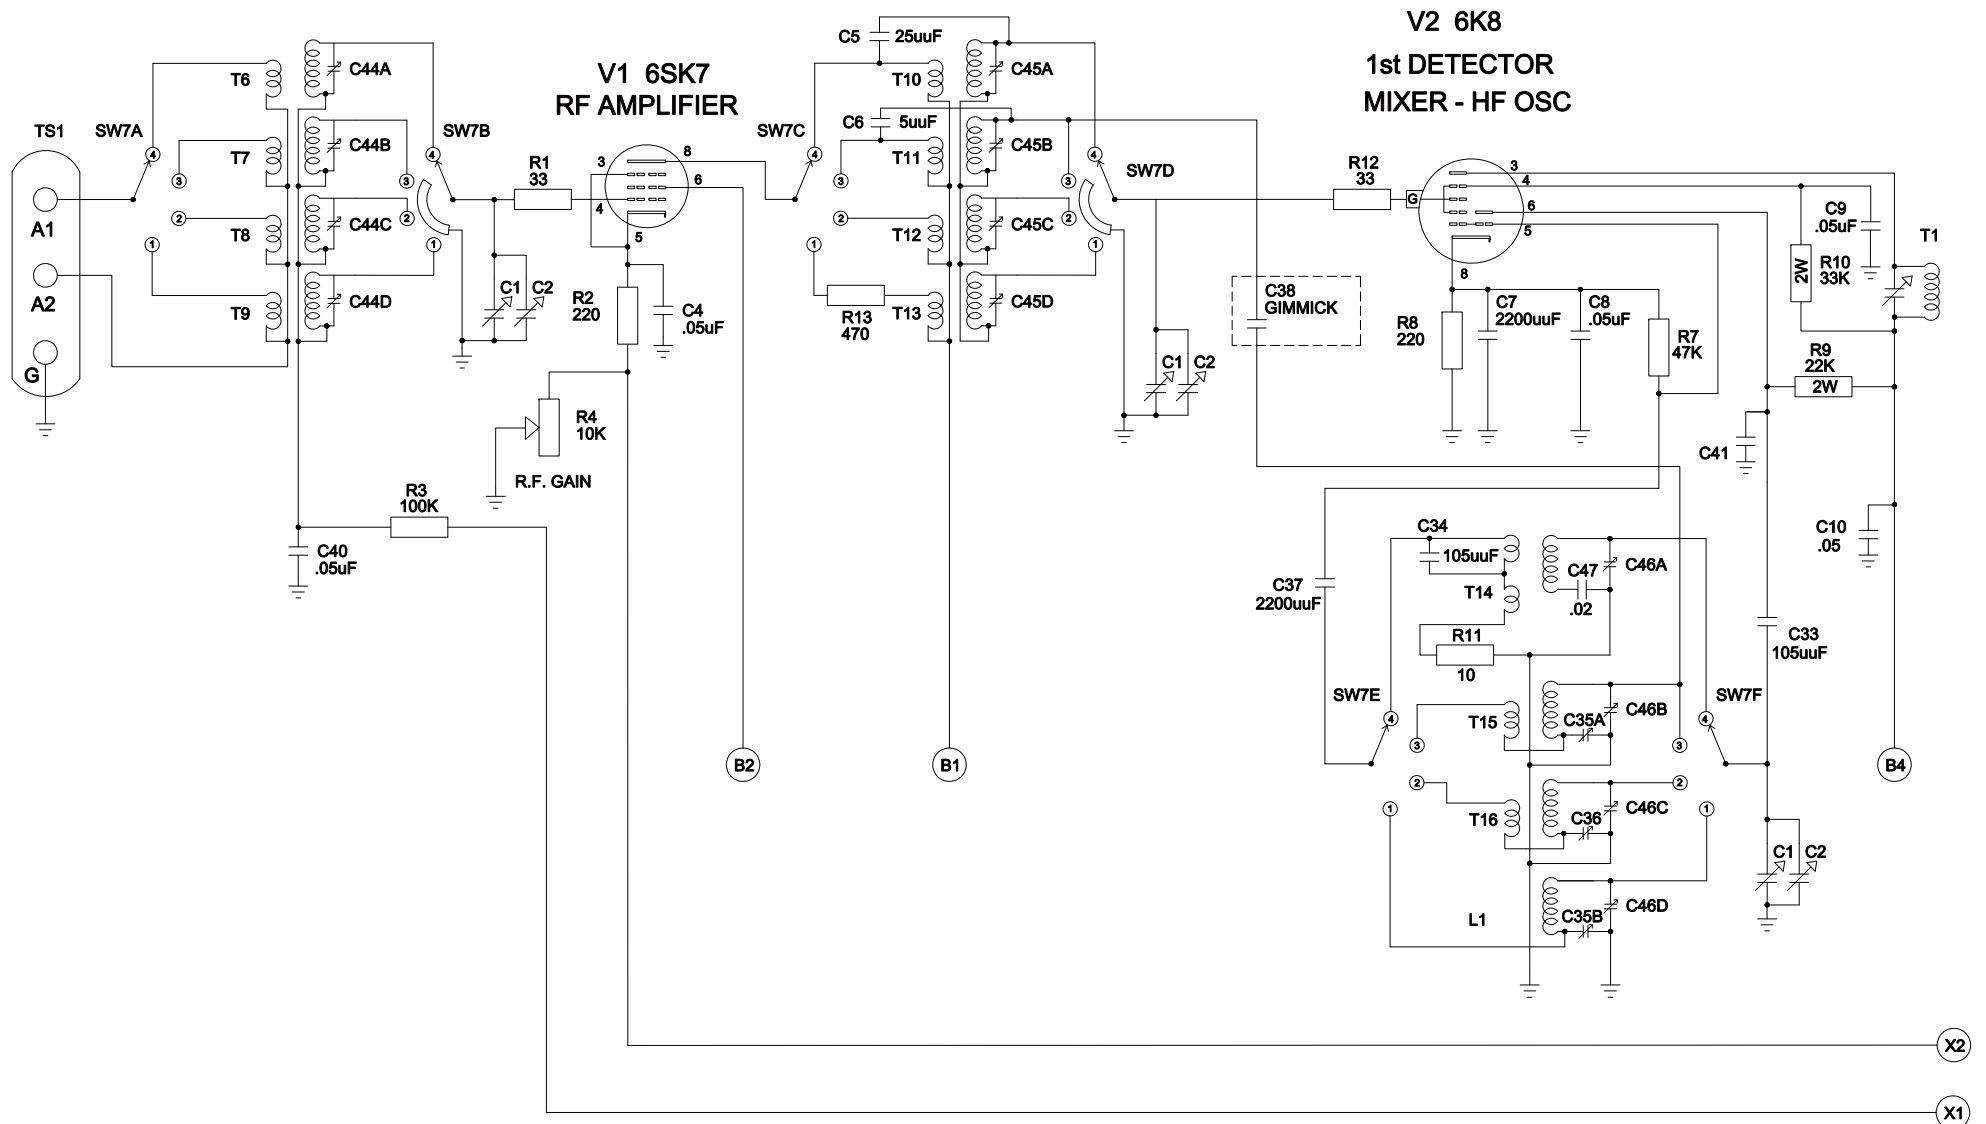

HALLICRAFTERS S20-R SKY CHAMPION RF, 1st DET, MIXER AND OSC

UNLESS OTHERWISE INDICATED ALL RESISTORS ARE 0.5 WATT, ALL CAPACITORS IN uF

HALLICRAFTERS S20-R SKY CHAMPION IF, AUDIO, ANL, BFO

HALLICRAFTERS S20-R SKY CHAMPION POWER SUPPLY

UNLESS OTHERWISE INDICATED ALL RESISTORS ARE 0.5 WATT, ALL CAPACITORS IN uF