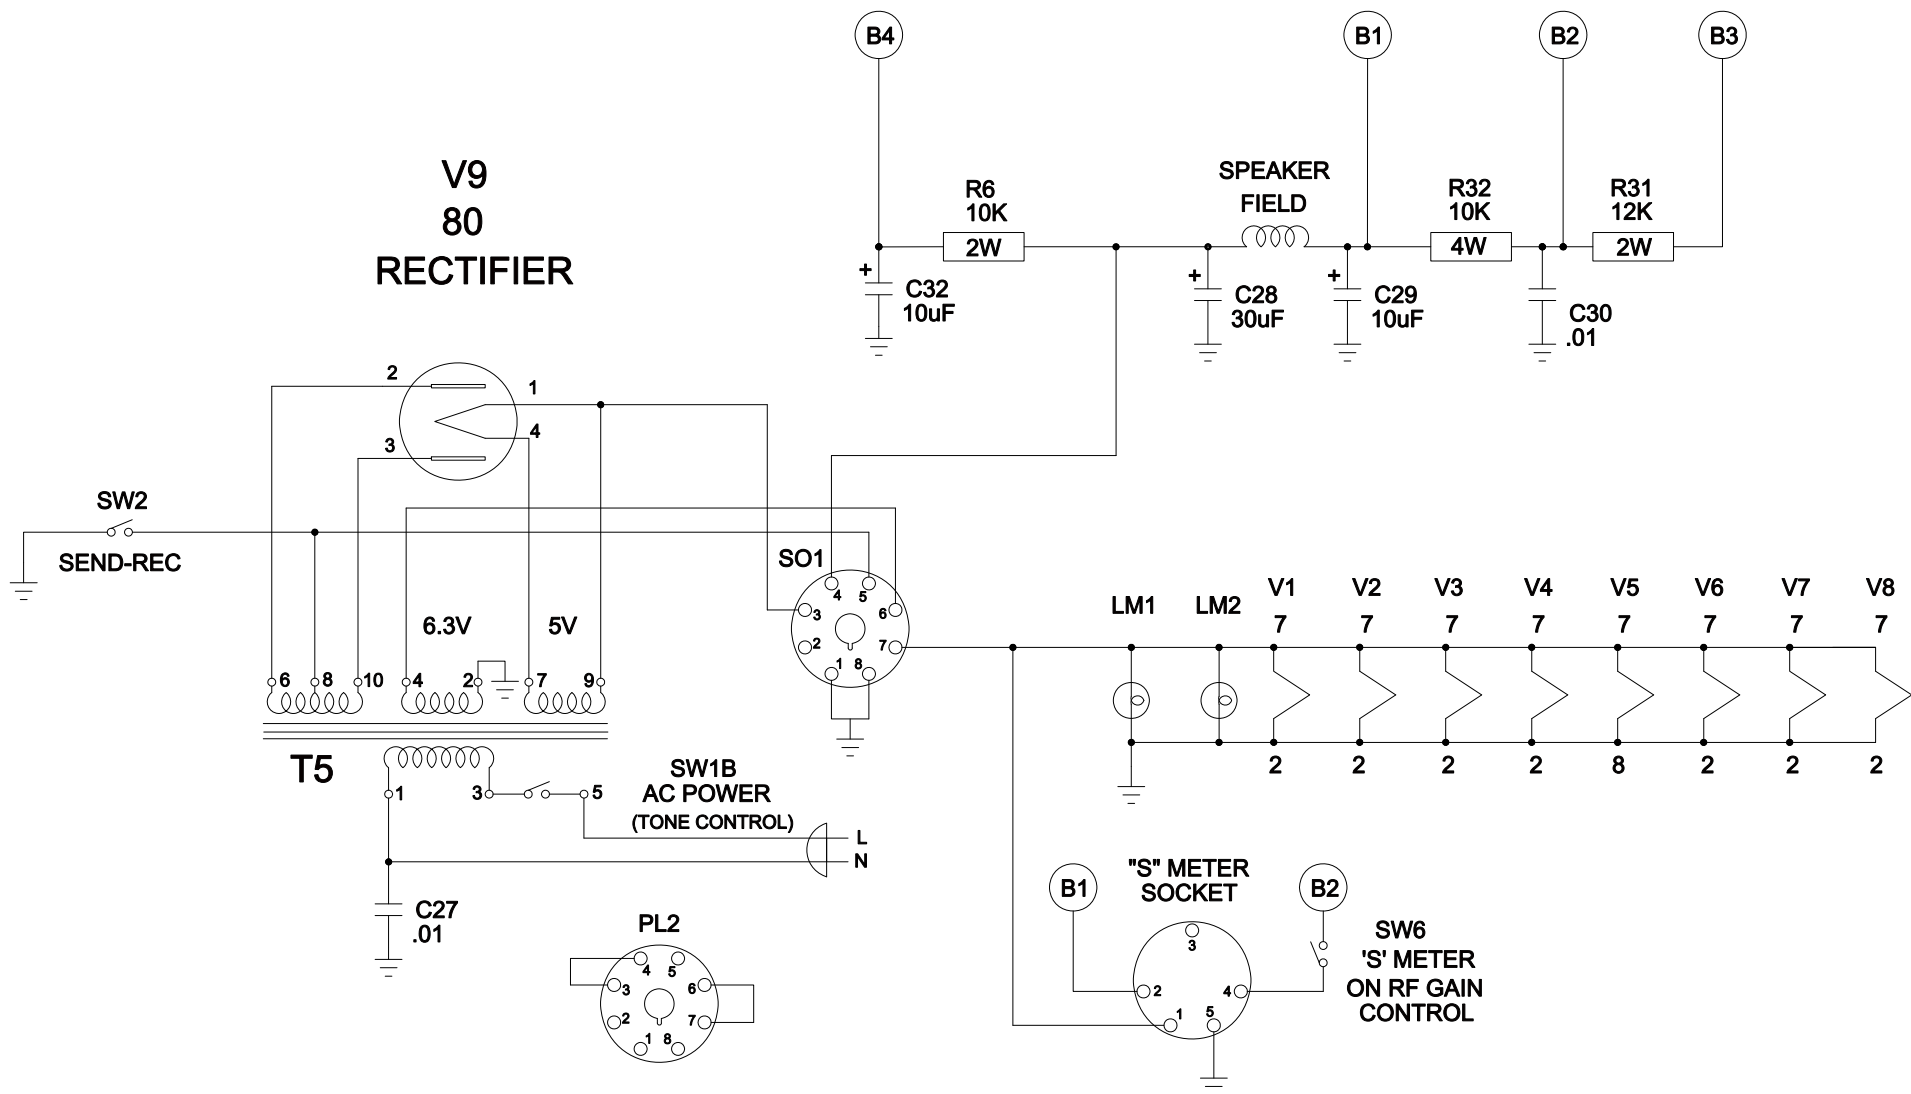

HALLICRAFTERS S20-R SKY CHAMPION RF, 1st DET, MIXER AND OSC

UNLESS OTHERWISE INDICATED ALL RESISTORS ARE 0.5 WATT, ALL CAPACITORS IN uF

HALLICRAFTERS S20-R SKY CHAMPION IF, AUDIO, ANL, BFO

HALLICRAFTERS S20-R SKY CHAMPION POWER SUPPLY

UNLESS OTHERWISE INDICATED ALL RESISTORS ARE 0.5 WATT, ALL CAPACITORS IN uF