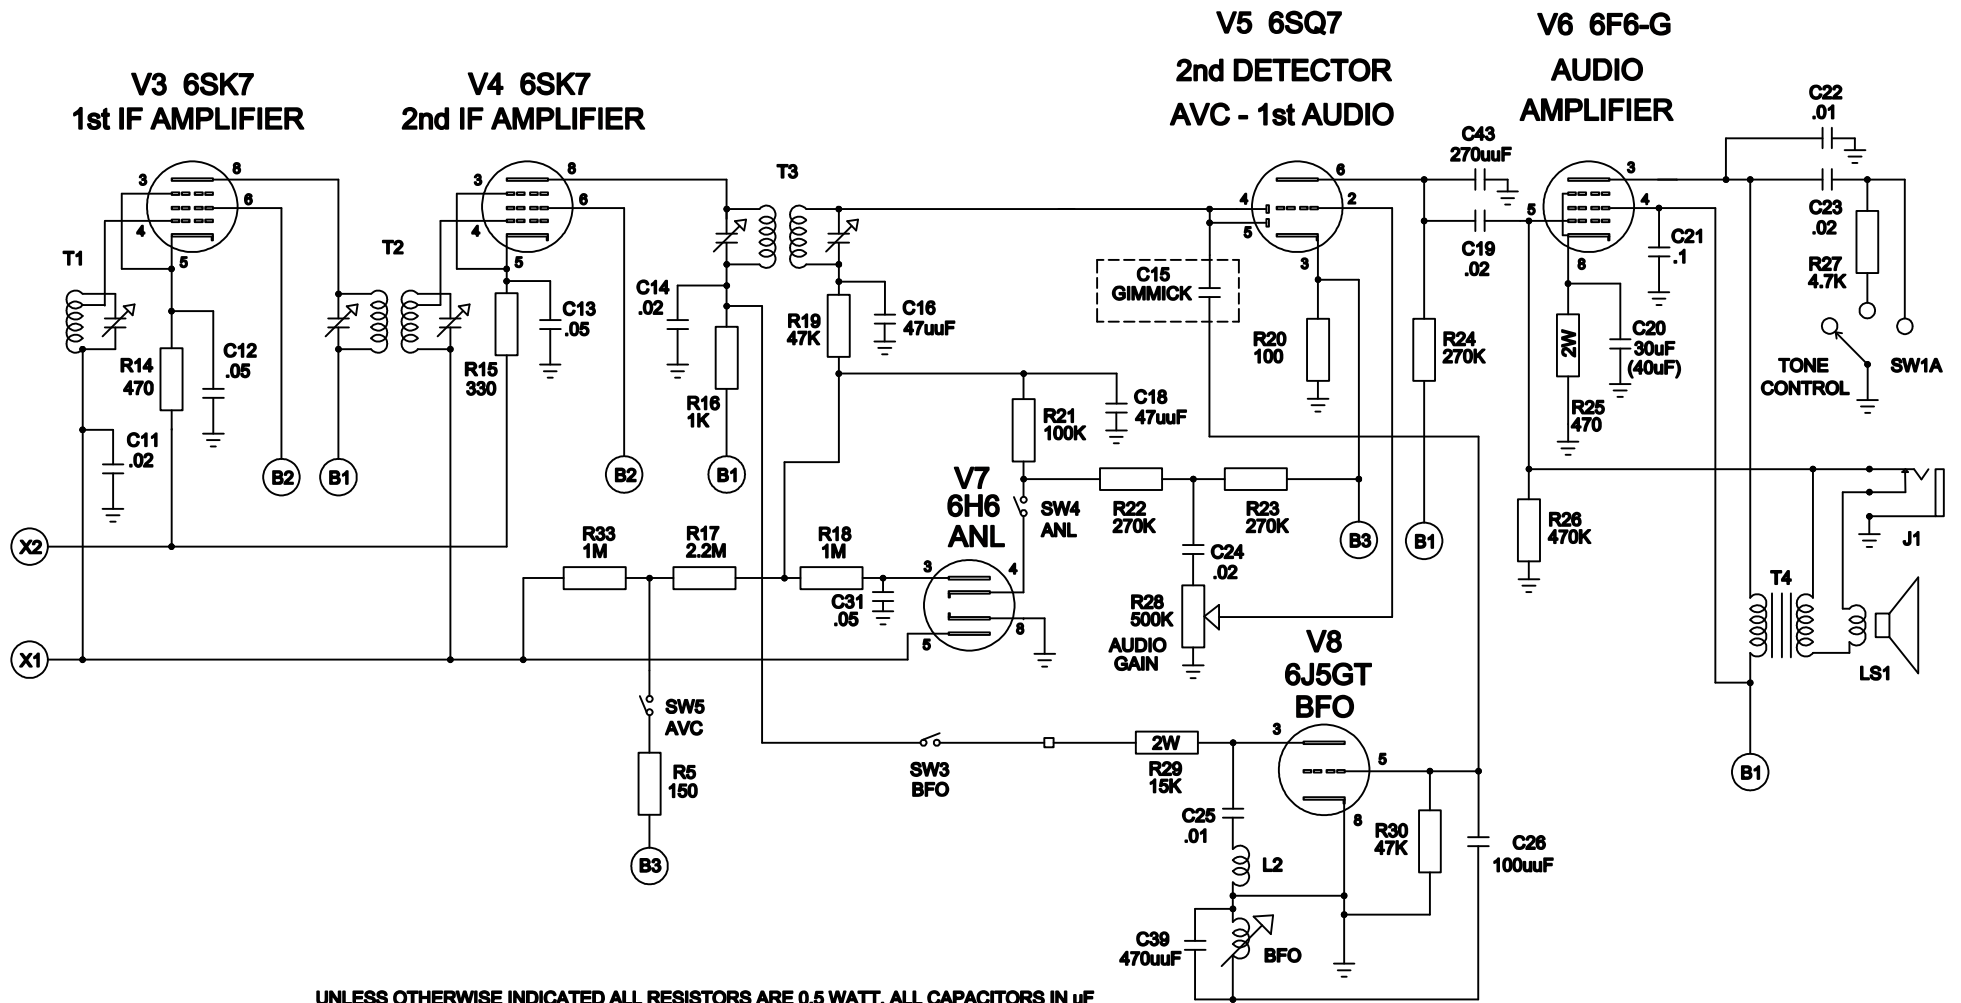

HALLICRAFTERS S20-R SKY CHAMPION RF, 1st DET, MIXER AND OSC

UNLESS OTHERWISE INDICATED ALL RESISTORS ARE 0.5 WATT, ALL CAPACITORS IN uF

HALLICRAFTERS S20-R SKY CHAMPION IF, AUDIO, ANL, BFO

HALLICRAFTERS S20-R SKY CHAMPION POWER SUPPLY

UNLESS OTHERWISE INDICATED ALL RESISTORS ARE 0.5 WATT, ALL CAPACITORS IN uF