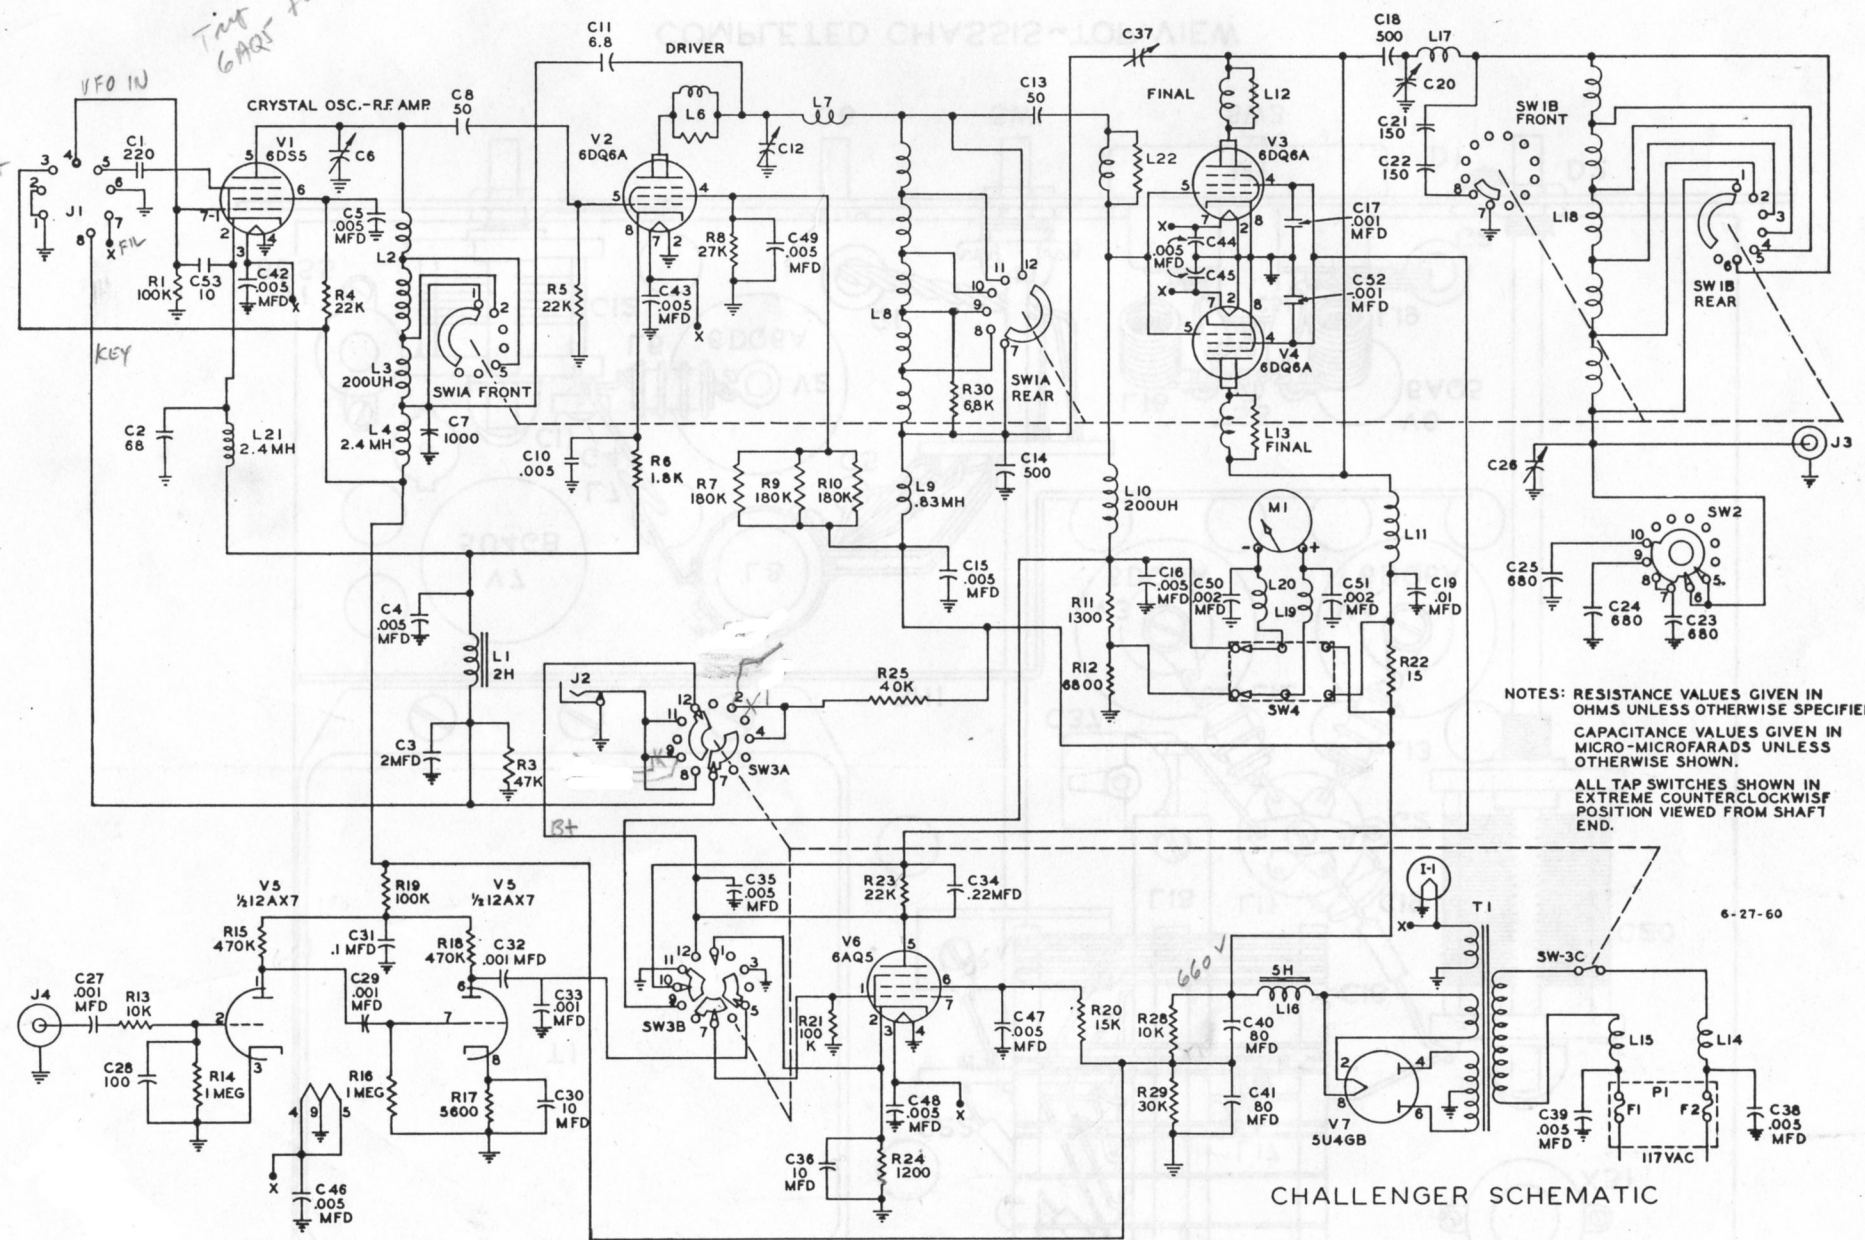

Handwritten: VFO IN
Handwritten: TAP FOR SILENCE
Handwritten: B+

FIGURE F

NOTES: RESISTANCE VALUES GIVEN IN OHMS UNLESS OTHERWISE SPECIFIED.
 CAPACITANCE VALUES GIVEN IN MICRO-MICROFARADS UNLESS OTHERWISE SHOWN.
 ALL TAP SWITCHES SHOWN IN EXTREME COUNTERCLOCKWISE POSITION VIEWED FROM SHAFT END.

6-27-60

CHALLENGER SCHEMATIC

FIGURE F