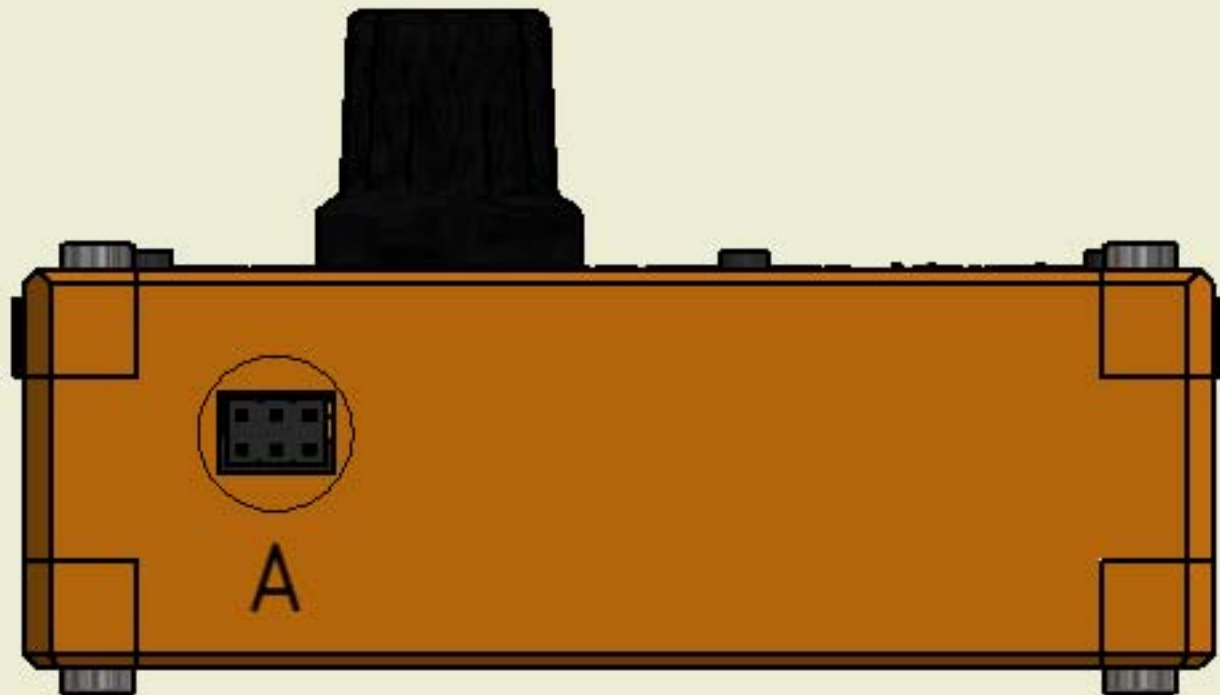

DC Power Connector
Outer \varnothing 3,5 mm
Inner \varnothing 1,3 mm

Min 7V
Max 16V
typ. 12-13,8V

Switched (Active Low)

GND

NC

3,5 mm Connector Stereo

Audio OUT

GND 3,5 mm Connector Stereo

GND 3,5 mm Connector Stereo

Mic / DAH / Audio IN

PTT / DIT (Mono Connector can be used
for Straight Key
then: Ring = GND and TIP = Key)

A (5 : 1)

Detail: ISP Connector

| | |
|----------------|----------------|
| press | enter menu |
| long press | spectrum scope |
| double click | - |
| press + rotary | tune spectrum |