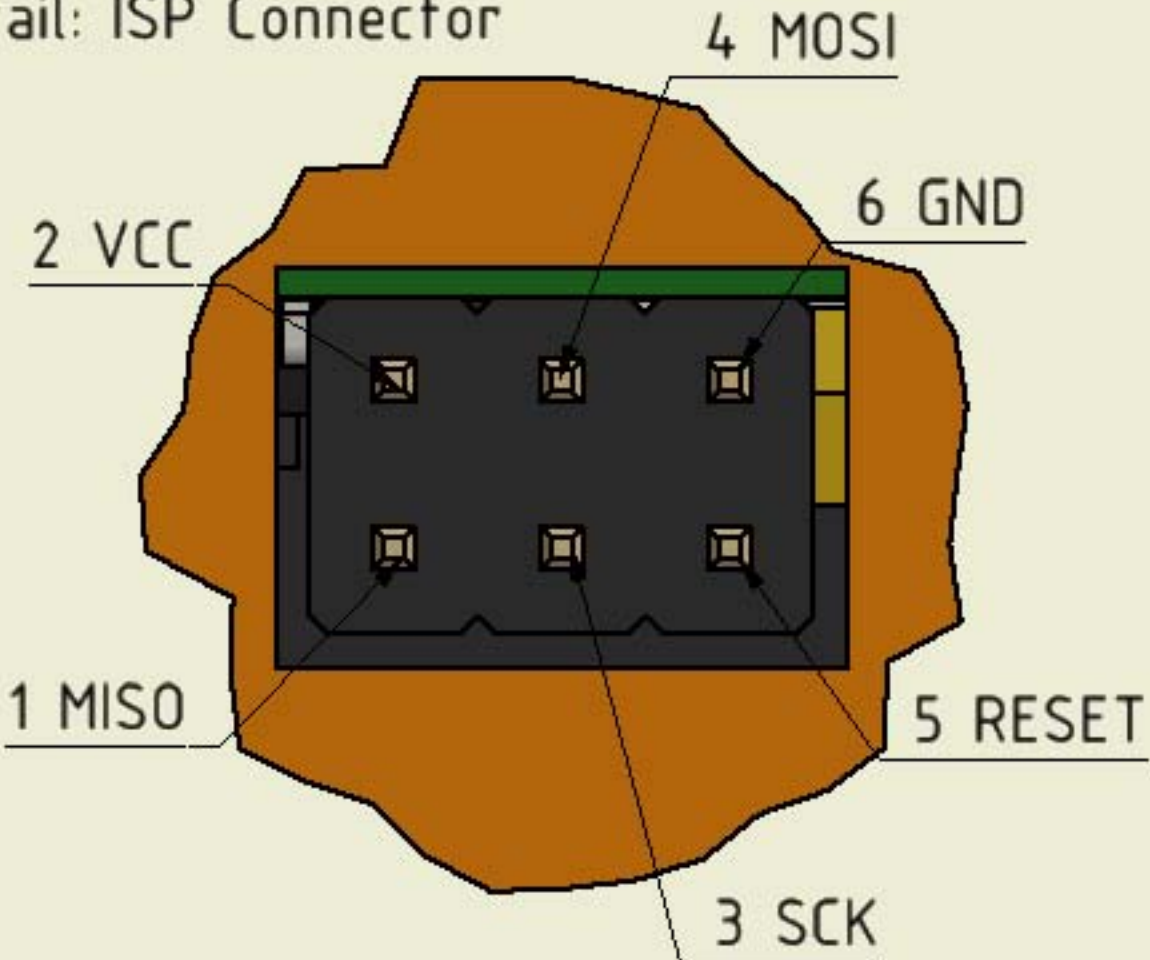

GND 3,5 mm Connector Stereo

Mic / DAH / Audio IN

PTT / DIT (Mono Connector can be used
for Straight Key
then: Ring = GND and TIP = Key)

A (5 : 1)

Detail: ISP Connector

| | |
|----------------|----------------|
| press | enter menu |
| long press | spectrum scope |
| double click | - |
| press + rotary | tune spectrum |

| | |
|--------------|---------------------|
| turn | tune |
| press | decrease step |
| press + turn | volume / sleep mode |
| long press | increase step |
| double click | band change |

| | |
|-------------------|----------------|
| press | change mode |
| long press | RIT |
| double click | filter BW |
| double long press | toggle VFO A/B |