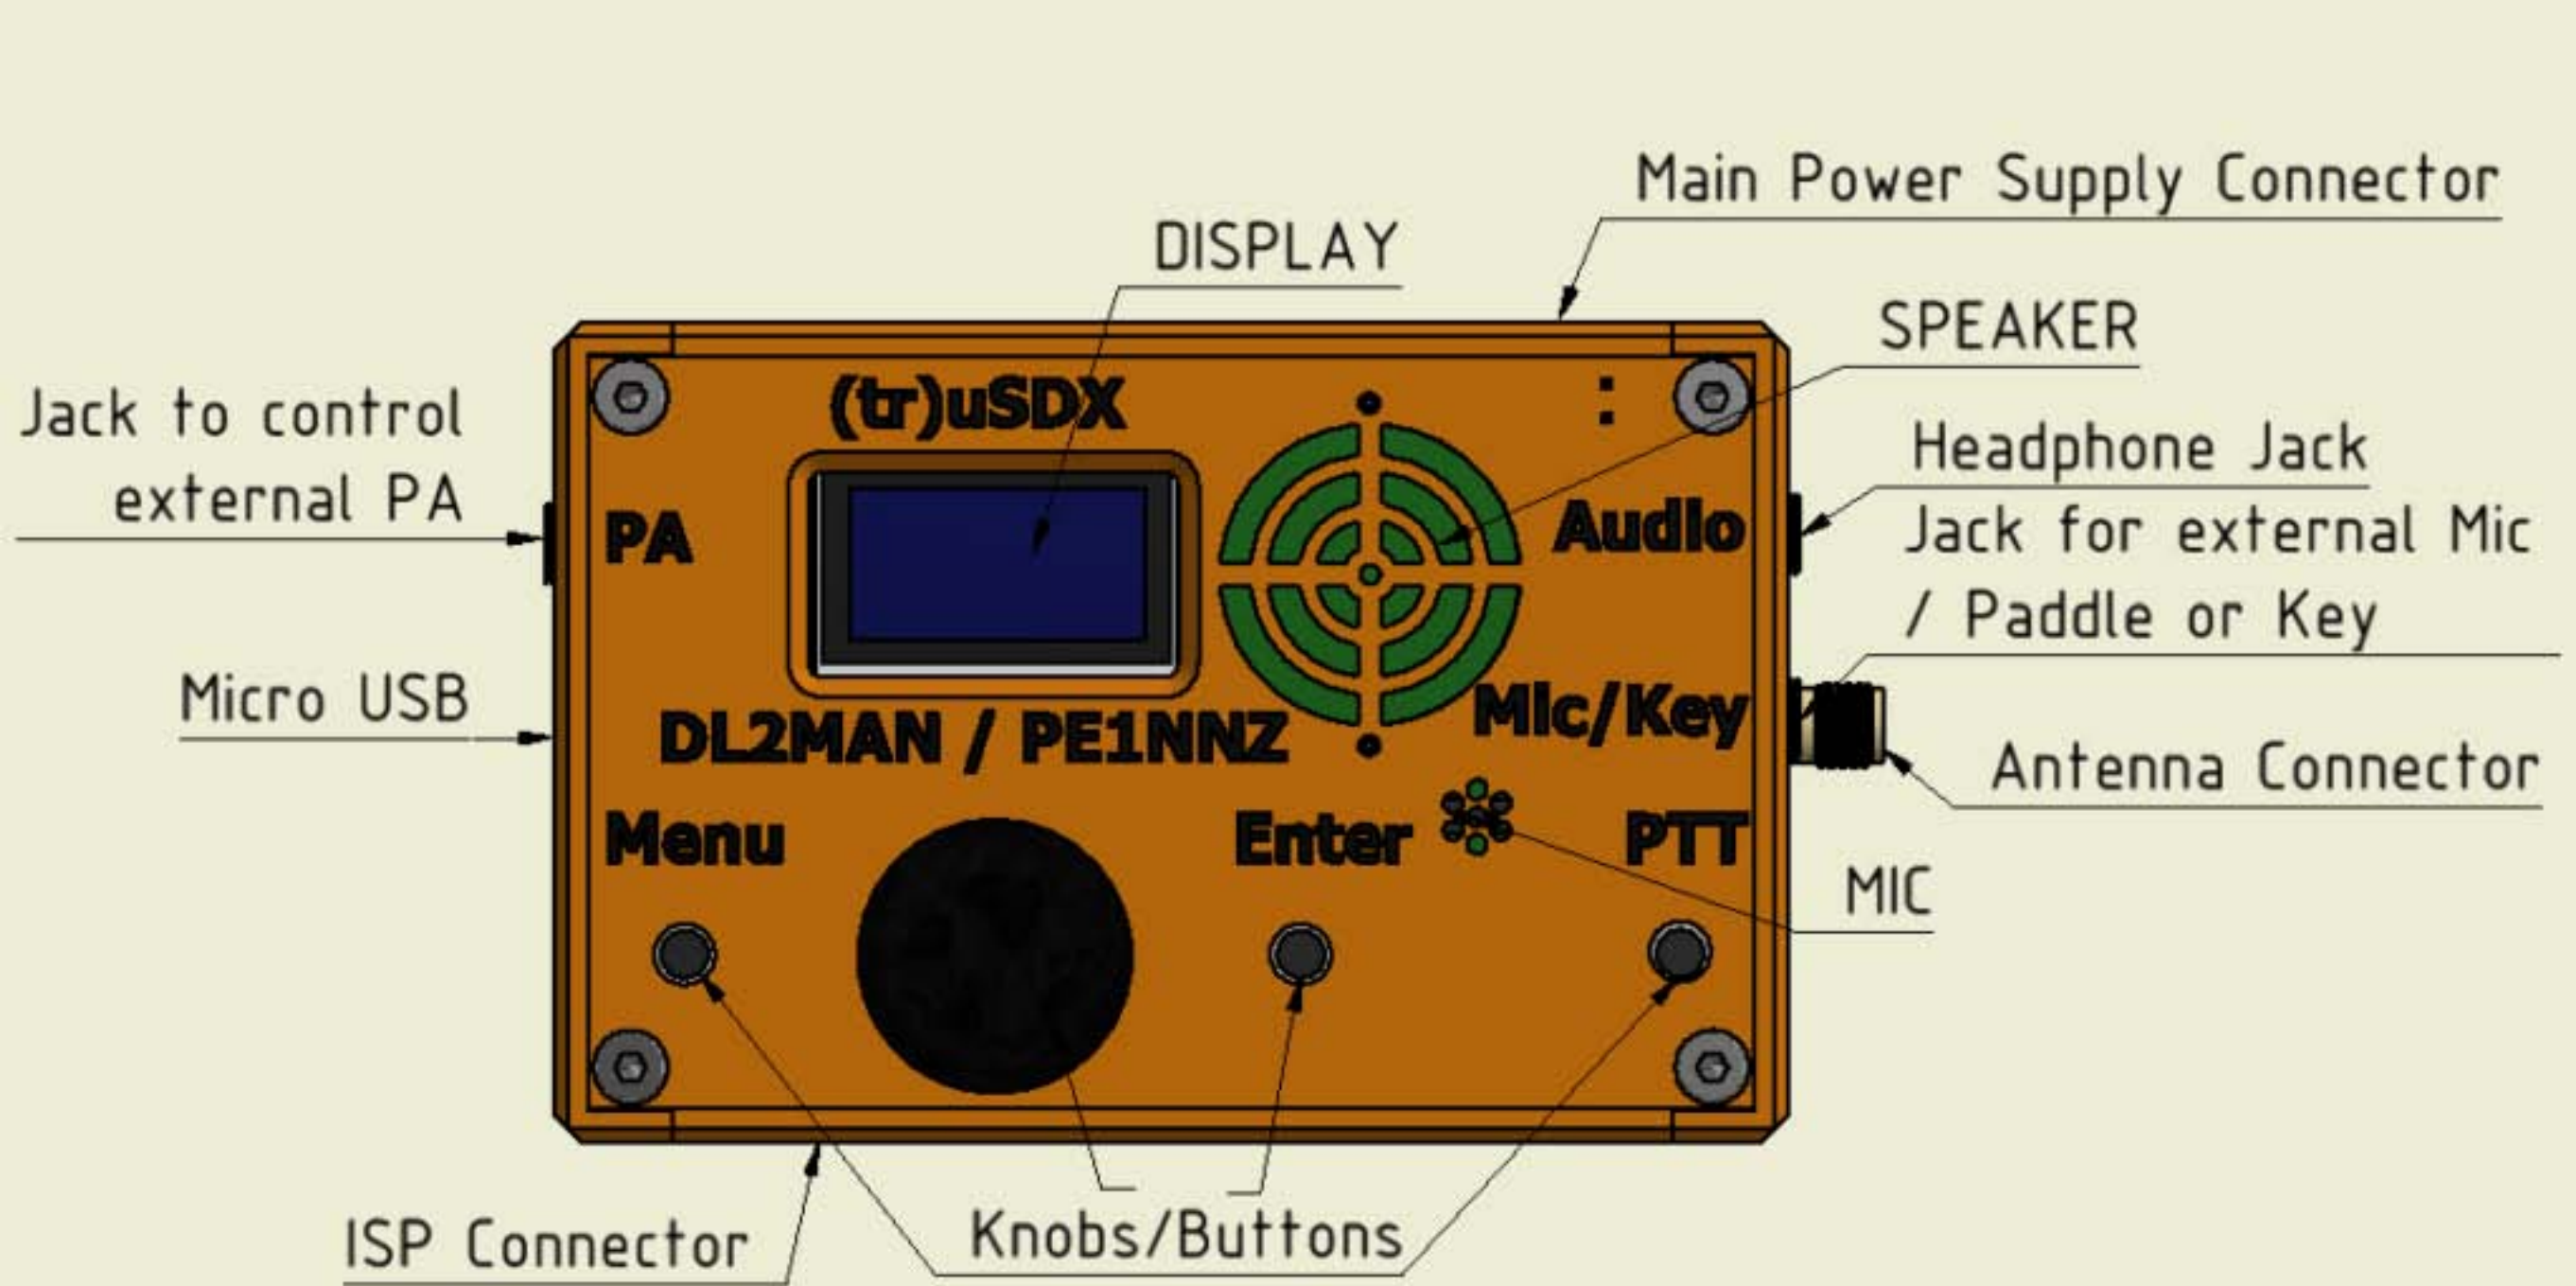

GND 3,5 mm Connector Stereo

Mic / DAH / Audio IN

PTT / DIT (Mono Connector can be used
for Straight Key
then: Ring = GND and TIP = Key)

A (5 : 1)

Detail: ISP Connector

| | |
|----------------|----------------|
| press | enter menu |
| long press | spectrum scope |
| double click | - |
| press + rotary | tune spectrum |

| | |
|--------------|---------------------|
| turn | tune |
| press | decrease step |
| press + turn | volume / sleep mode |
| long press | increase step |
| double click | band change |

| | |
|-------------------|----------------|
| press | change mode |
| long press | RIT |
| double click | filter BW |
| double long press | toggle VFO A/B |